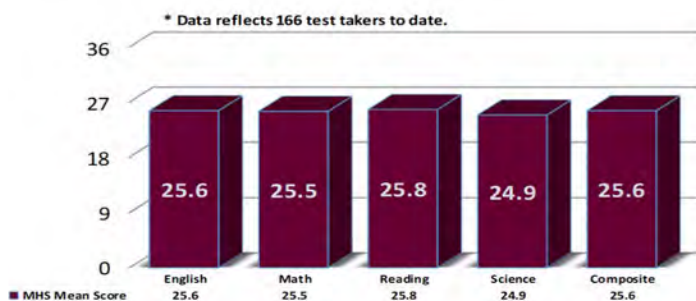

Grading System

Morristown High School rates student performance relative to the following scale. Honors courses are weighed into the scale by factoring a multiplier of 1.25 to the value of the letter grade and AP courses are weighed into the scale by factoring a multiplier of 1.5 to the value of the letter grade.

		Value	AP Value			Value	AP Value
A+	97-100	4.3	6.450	C+	77-79	2.3	3.450
A	93-96	4.0	6.000	C	73-76	2.0	3.000
A-	90-92	3.7	5.550	C-	70-72	1.7	2.550
B+	87-89	3.3	4.950	D+	67-69	1.3	1.950
B	83-86	3.0	4.500	D	63-66	1.0	1.500
B-	80-82	2.7	4.050	D-	60-62	0.7	1.050
				F	59 or below	0.0	0.000

Decile Distribution

Morristown High School provides decile ranking, not specific rank in class.

Class of 2021

Number of Students: 404

	Range of Student GPAs		Range of Student GPAs
1st Decile	5.562 - 4.921	6th Decile	3.770 - 3.531
2nd Decile	4.920 - 4.602	7th Decile	3.525 - 3.105
3rd Decile	4.601 - 4.310	8th Decile	3.104 - 2.776
4th Decile	4.305 - 4.074	9th Decile	2.775 - 2.142
5th Decile	4.050 - 3.773	10th Decile	2.073 - 0.838

Decile distribution is based on six semesters of academic work at MHS. A student's final cumulative GPA (inclusive of all senior year course programming) is reported on the final transcript.

College Admissions Test Scores - Mean Comparisons

2020 ACT Score Distribution