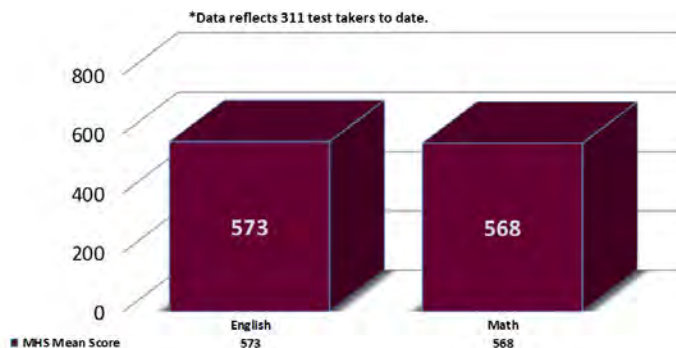

2020 SAT Score Distribution