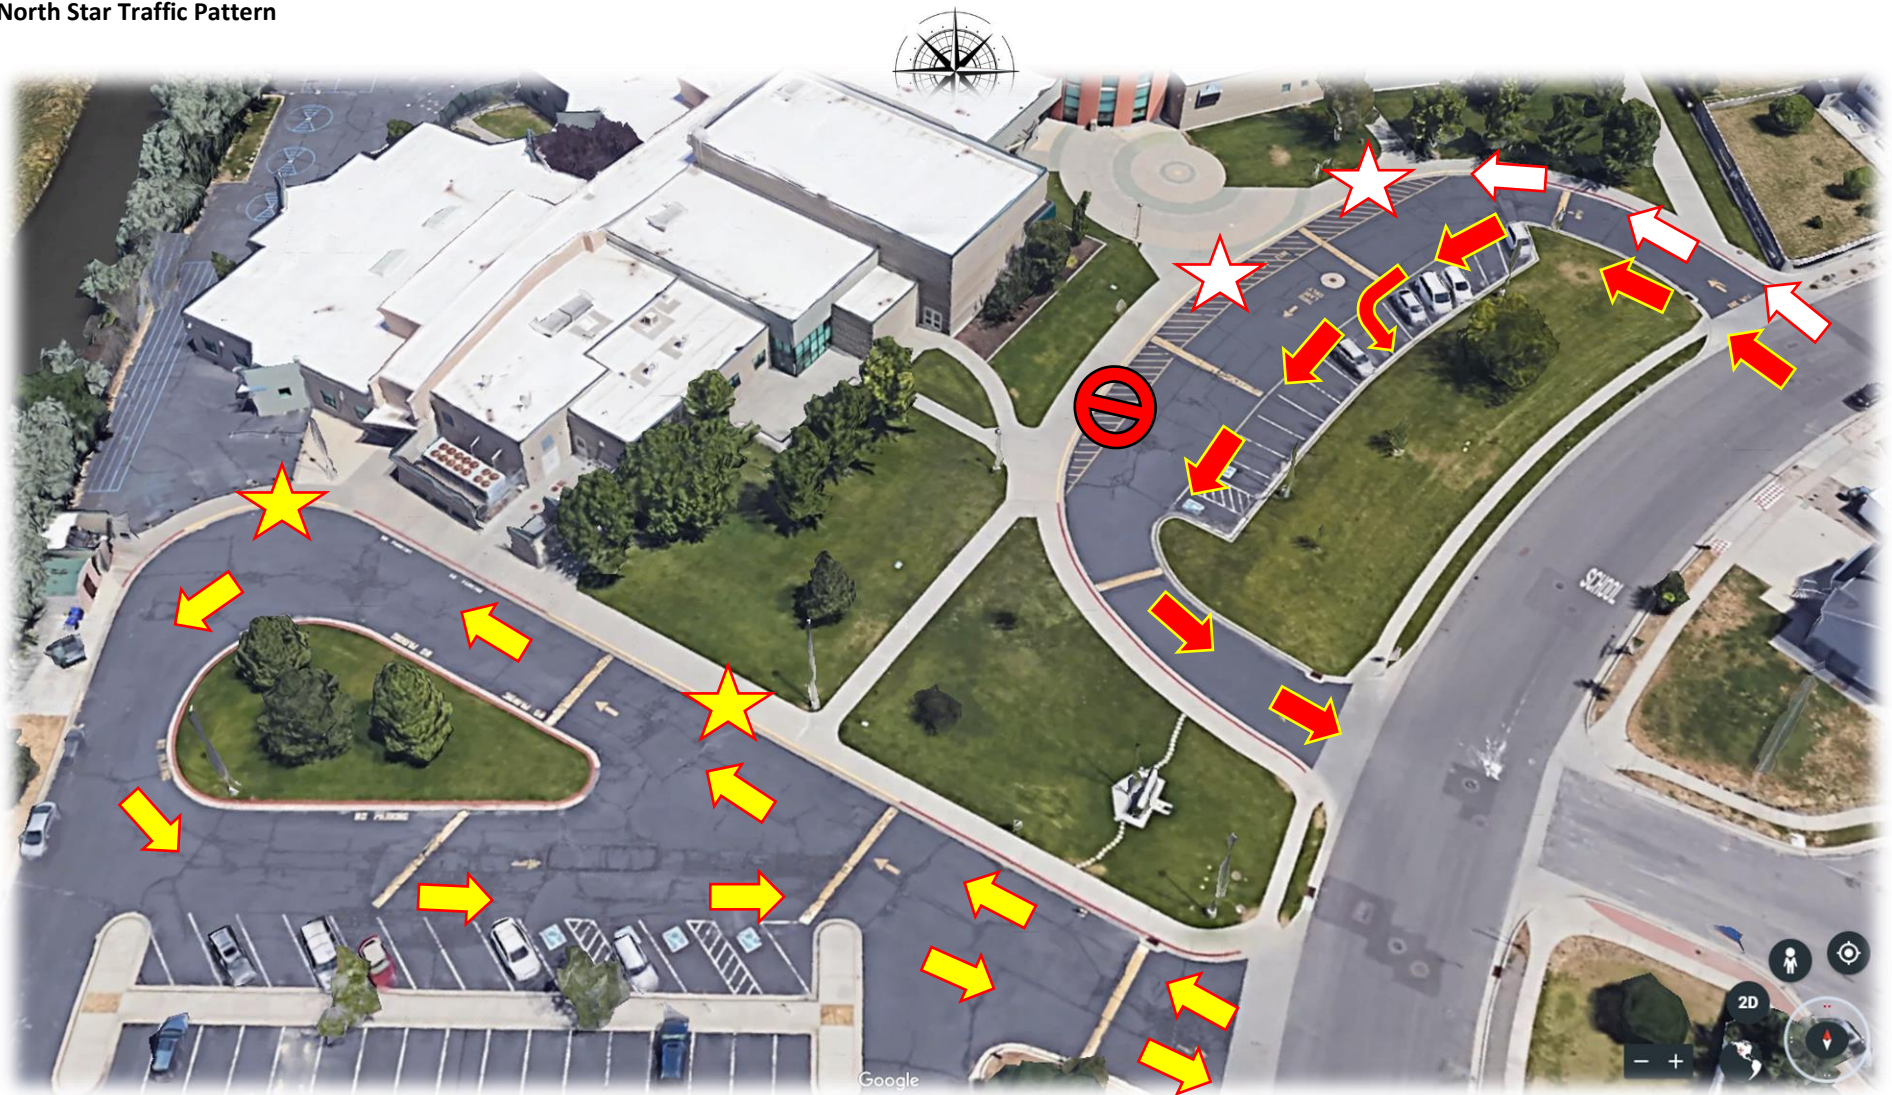

# North Star Traffic Pattern

	Bus Loading/Unloading Zone: please do not park, drop off, or pick up in this area
	East Pick-up/Drop-off Zone: please stay to the right and drive up as far as you can to the next available space
	East Visitor Parking: please stay to the left of traffic and park in the first available spot; if no spots are available, please drive through and try the south parking lot
	South Pick-up/Drop-off and Visitor Parking: please stay to the right and pick up or drop off in the designated areas; then proceed around the trees and back out to Morton Drive
	Designated Pick-up and Drop-off Areas: please pick-up or drop-off in these areas, which will help keep all students safe

**North Star Traffic Pattern**