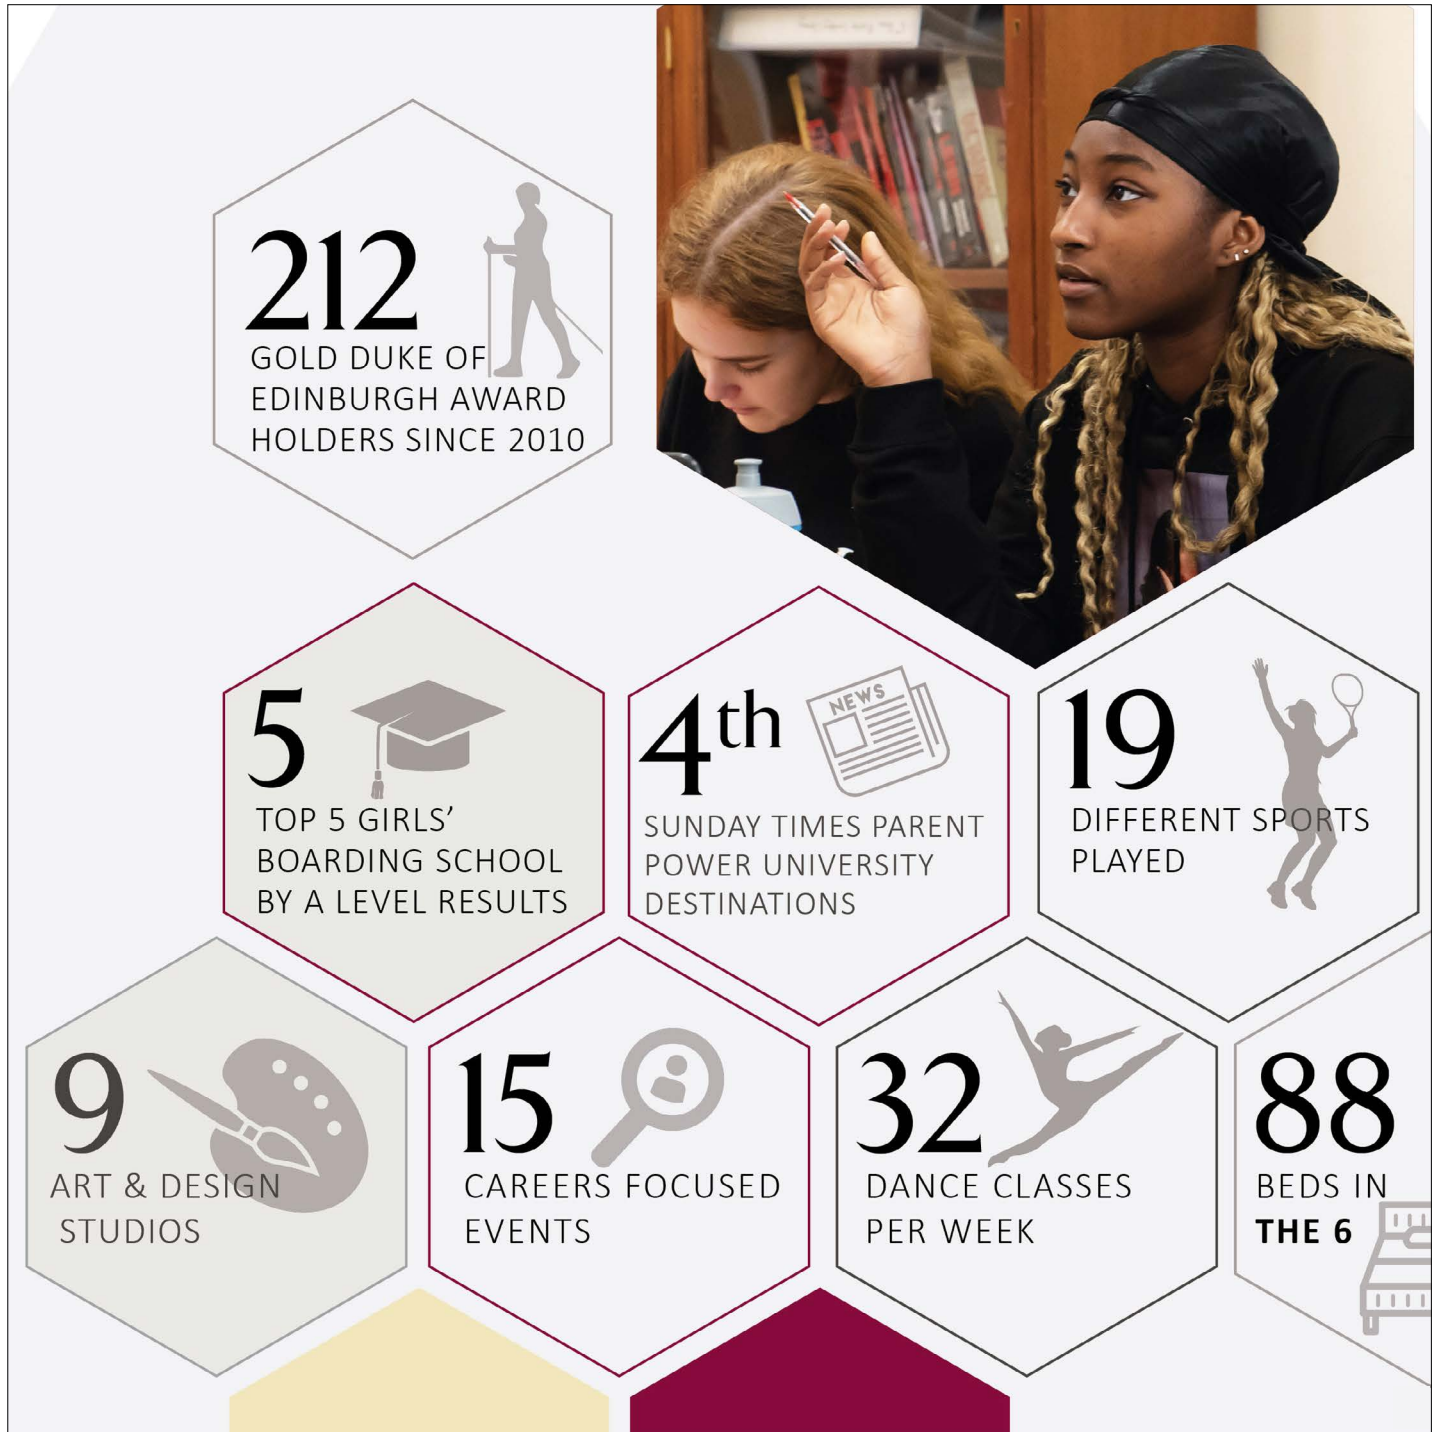

SIXTH FORM IN NUMBERS 2020

St Catherine's School
BRAMLEY

Station Road, Bramley, Guildford, GU5 0DF
t: +44(0)1483 899609 | e: admissions@stcatherines.info
www.stcatherines.info

SIXTH FORM IN NUMBERS 2020

St Catherine's School
BRAMLEY