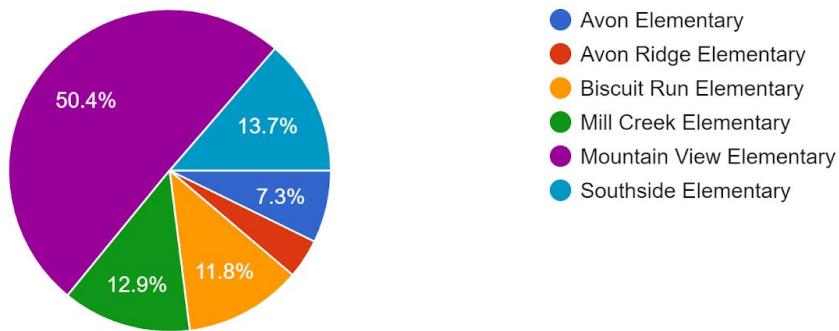

Renaming Data from the School Vote

Held: December 3-6, choice of electronic or paper vote

Student Votes: 717 - 93 percent of students represented

Staff Votes: 102

Error margin: .07%

Which name do you prefer?

813 responses

Name	Number of Votes	Percentage
Mountain View Elementary School	410	50.4%
Southside Elementary School	111	13.7%
Mill Creek Elementary School	105	12.9%
Biscuit Run Elementary School	96	11.8%
Avon Elementary School	59	7.3%
Avon Ridge Elementary School	32	3.9%