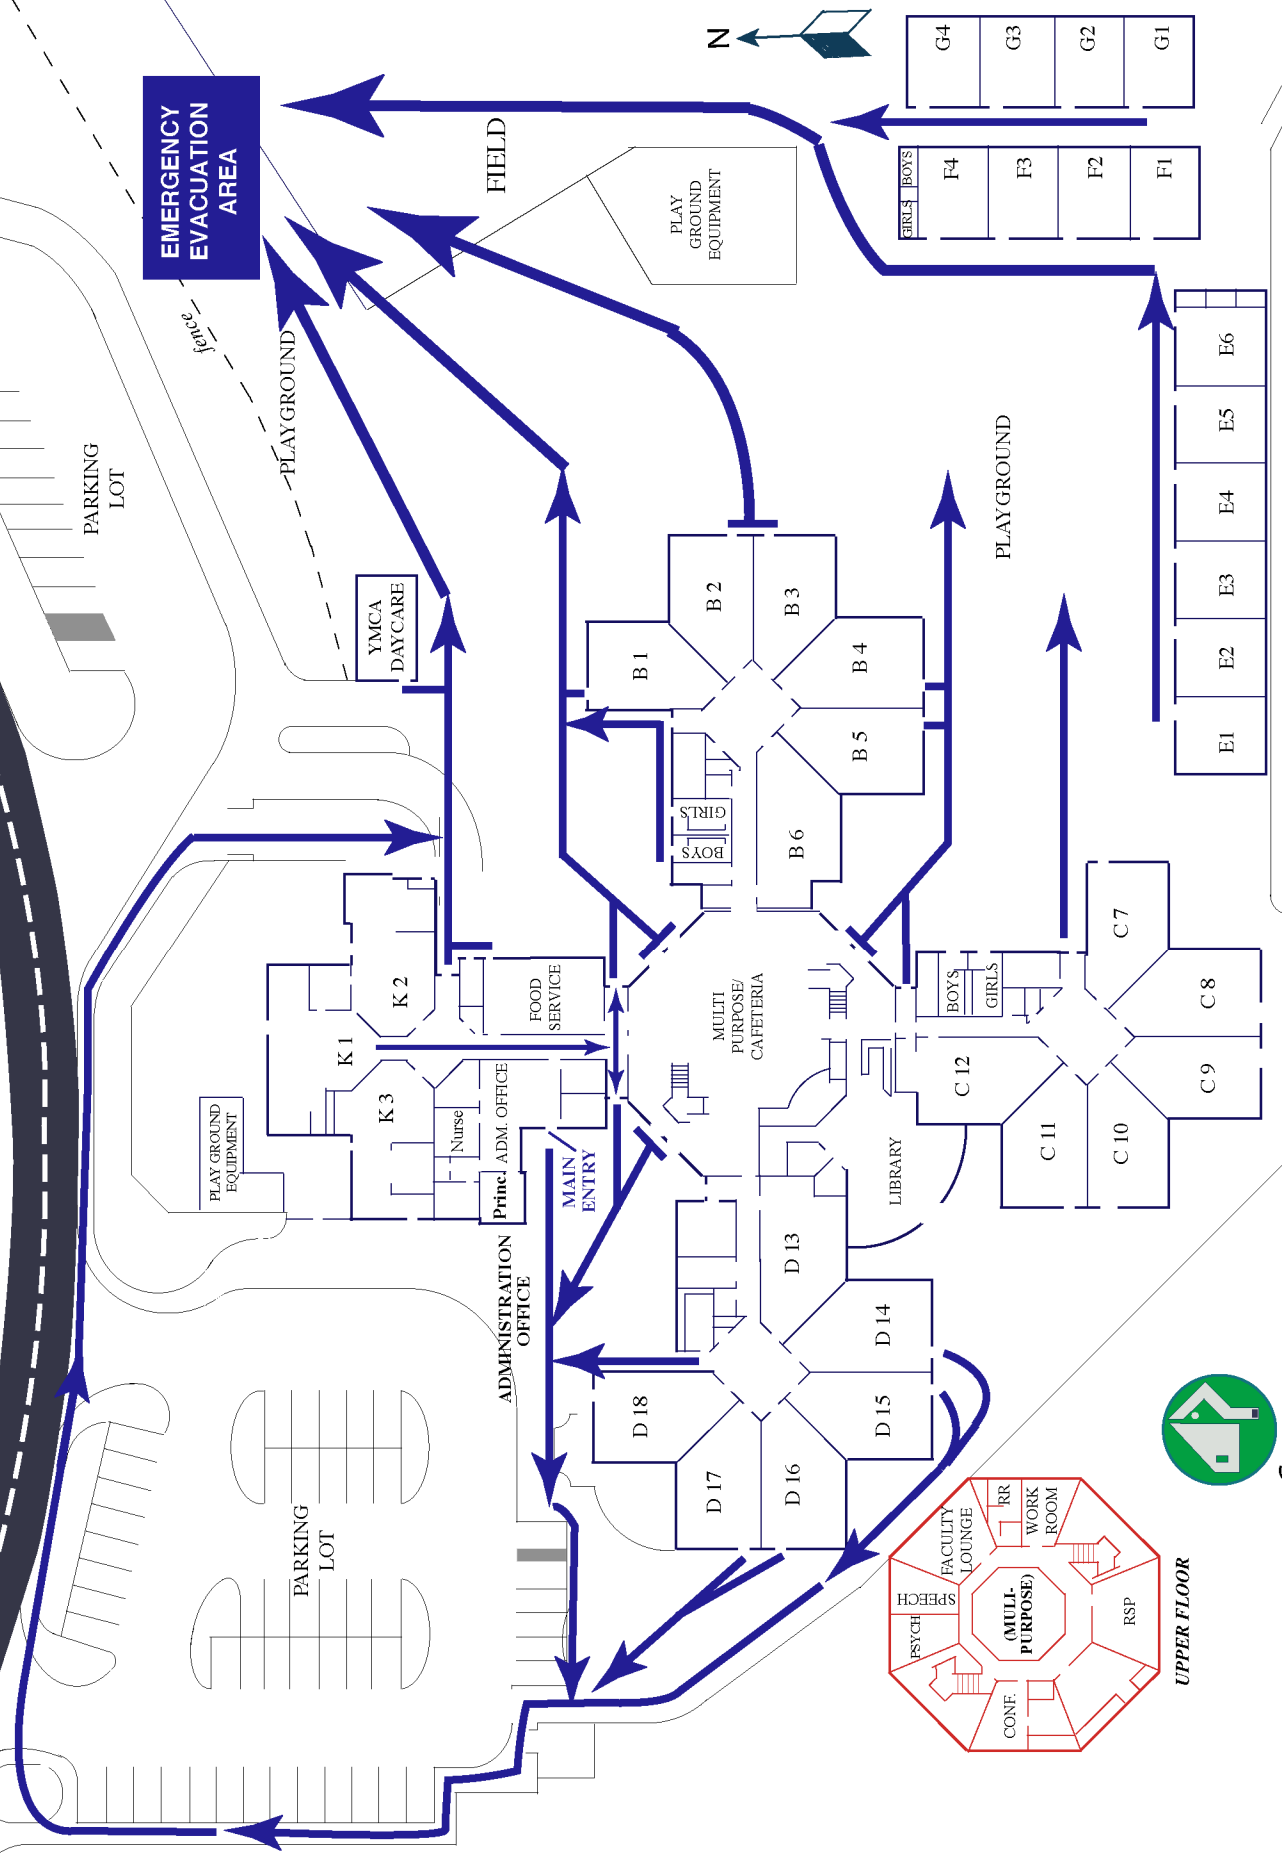

# EVACUATION MAP

# SILVER OAK ELEMENTARY SCHOOL

5000 FARNSWORTH DRIVE,  
SAN JOSE, CA 95135

FARNSWORTH DRIVE

DECEMBER  
2006

Concept  
EHS Services®