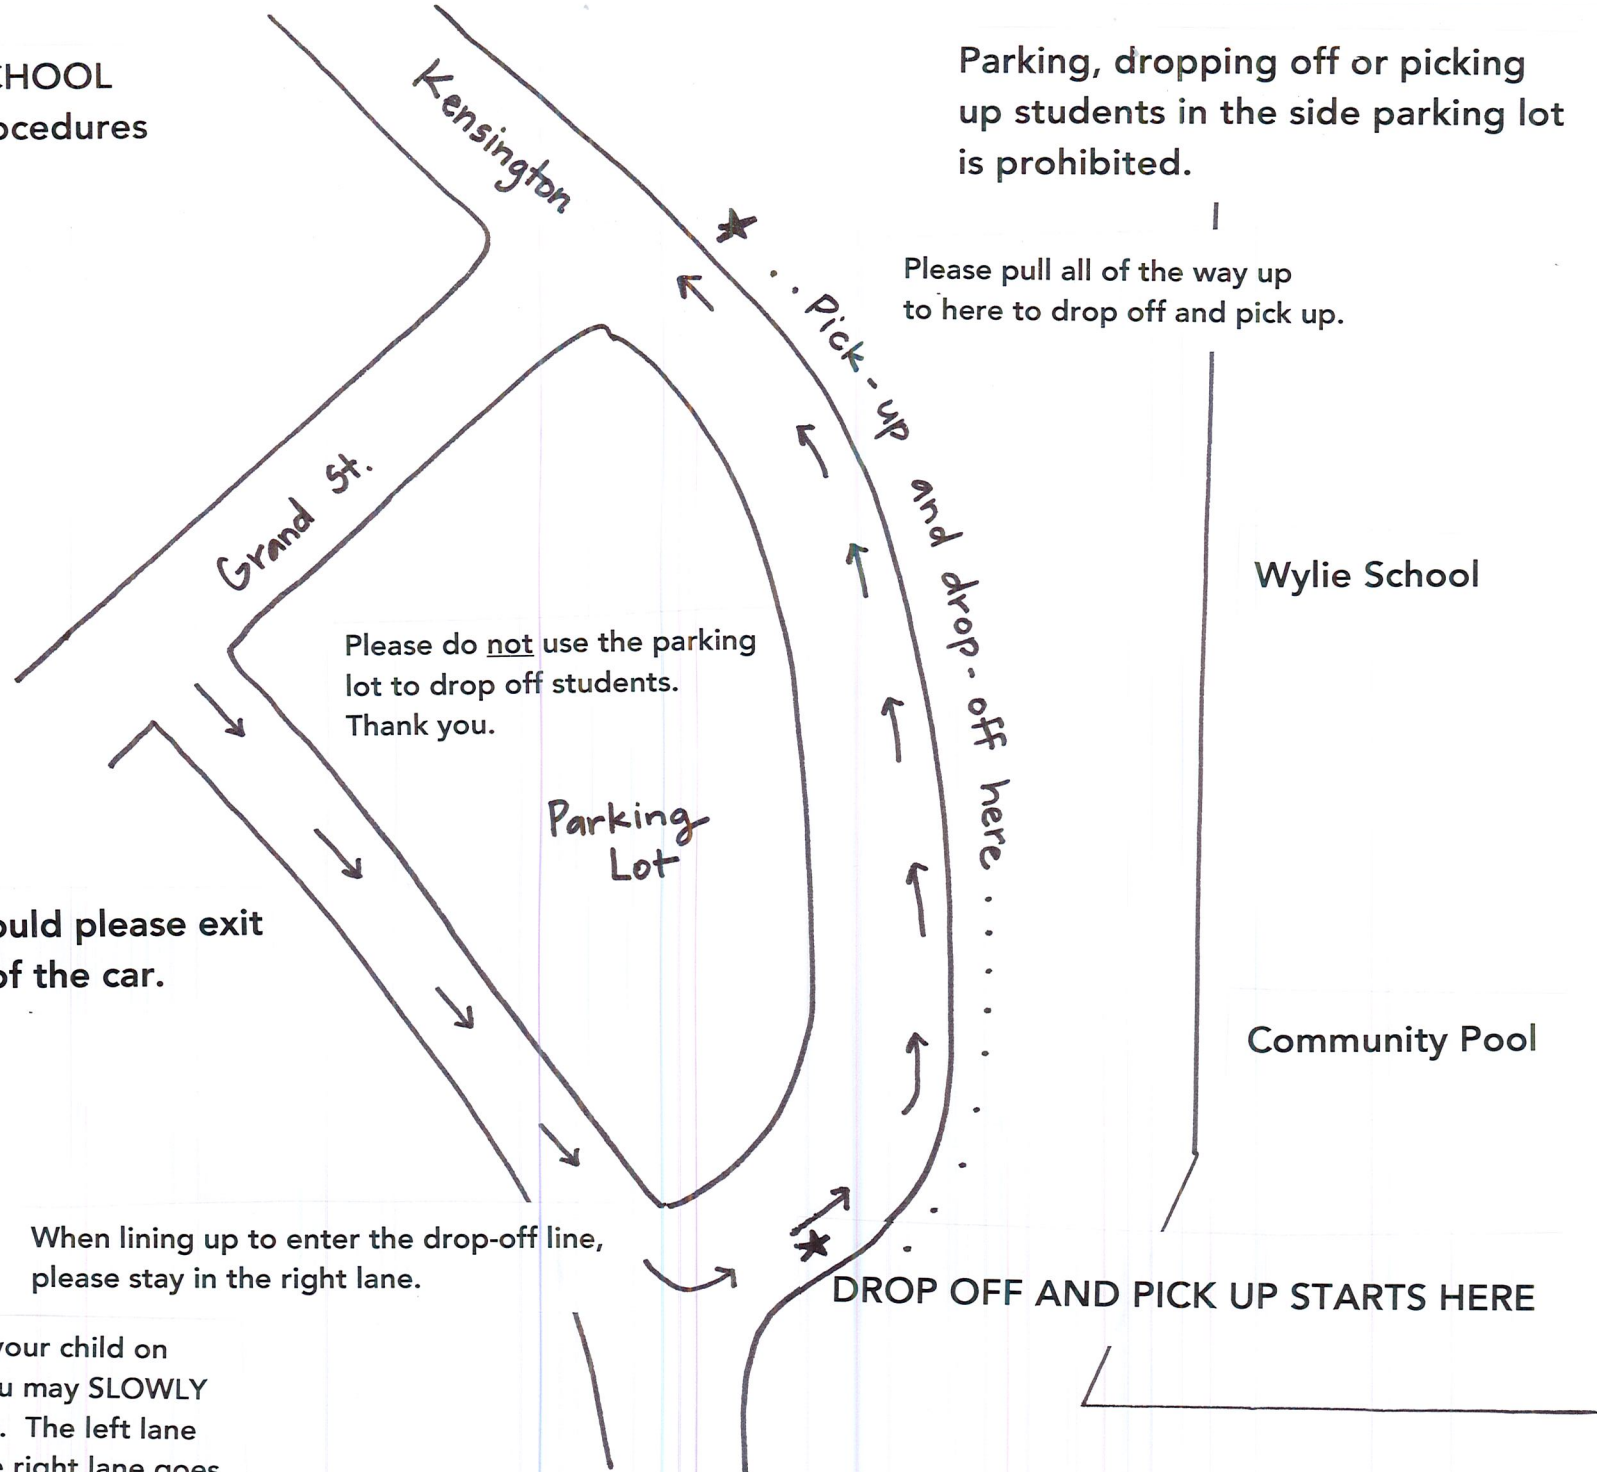

WYLIE ELEMENTARY SCHOOL
Drop-off and Pick-up procedures

Parking, dropping off or picking up students in the side parking lot is prohibited.

Please pull all of the way up to here to drop off and pick up.

Please do not use the parking lot to drop off students. Thank you.

Parking Lot

Wylie School

Community Pool

For safety, students should please exit on the passenger side of the car.

When lining up to enter the drop-off line, please stay in the right lane.

After you have dropped off your child on the right side of the loop, you may SLOWLY merge to the left side to exit. The left lane turns left onto Grand St. The right lane goes straight onto Kensington.

DROP OFF AND PICK UP STARTS HERE