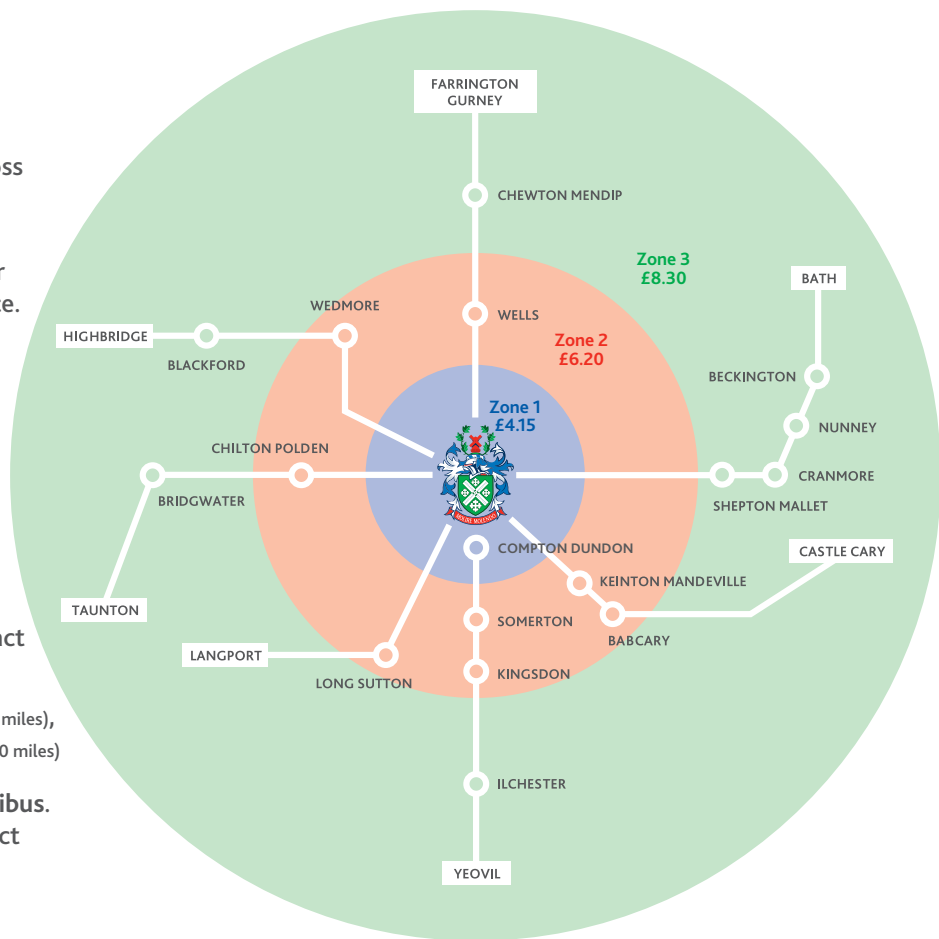

Millfield and Millfield Prep Minibus Service

Millfield has a fantastic minibus service, running across eight routes, available to get you to and from our Senior and Prep Schools.

Our current advertised routes are flexible to cater for our pupils' needs, so talk to us about using this service.

The service is for children age 5 upwards (Year 1). Each minibus has a capacity for 12 passengers so early registration of interest is advised.

- Monday to Friday return service (and Saturday mornings) during term time
- Convenient and safe pick up points
- Flexible day choices - pick which days suit you
- DBS cleared experienced drivers, employed by Millfield, who carry a phone for easy parental contact
- Excellent value for money
- Zonal charging (daily return): Zone 1 - £4.15 (up to 3.5 miles), Zone 2 - £6.20 (up to 10 miles) and Zone 3 - £8.30 (over 10 miles)

Timetables are available at millfieldschool.com/minibus. For further enquiries or to book a place, please contact Jane Dykes in the Transport Office on 01458 444351 or email dykes.j@millfieldschool.com

Places are available on a first come basis. Please make bookings in advance of each term. If no spaces are available, names will be added to a waiting list. Half a term's notice is required for withdrawing a child from the service.

MILLFIELD