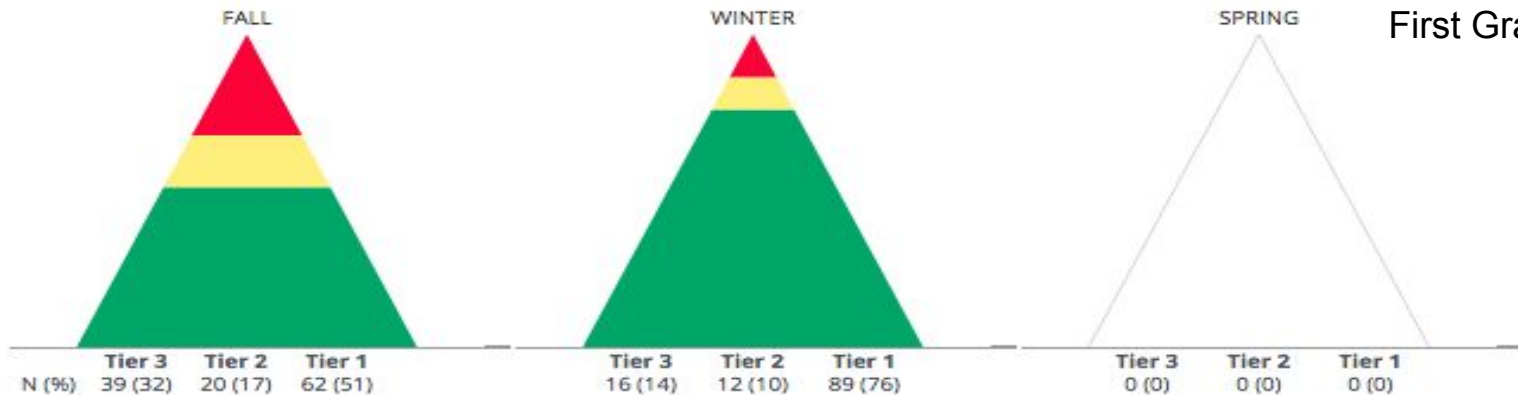

aimswebPLUS Fall to Winter 2017-2018

Tier 1 ■ Tier 2 ■ Tier 3 ■

Tier Transition Summary

First Grade Reading

Transition Details

Fall to Winter Transition

Fall	Winter Tier for Fall Students		
Tier N (%)	■	■	■
■ 39 (32)	15	7	15
■ 20 (17)	1	4	15
■ 62 (51)	0	1	59
121	16	12	89

Winter to Spring Transition

Winter	Spring Tier for Winter Students		
Tier N (%)	■	■	■
■ 16 (14)	0	0	0
■ 12 (10)	0	0	0
■ 89 (76)	0	0	0
117	0	0	0

Fall to Spring Transition

Fall	Spring Tier for Fall Students		
Tier N (%)	■	■	■
■ 39 (32)	0	0	0
■ 20 (17)	0	0	0
■ 62 (51)	0	0	0
121	0	0	0