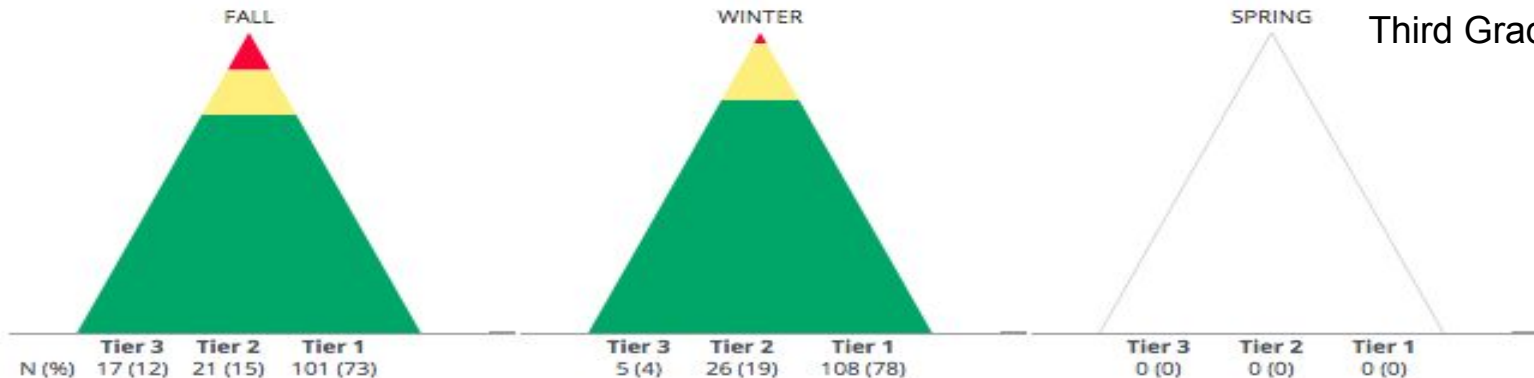

aimswEBPLUS Fall to Winter 2017-2018

Grade 3, Reading, '17-18

Tier 1 ■ Tier 2 ■ Tier 3 ■

Tier Transition Summary

Third Grade Reading

Transition Details

Fall to Winter Transition

Tier	Fall N (%)	Winter Tier for Fall Students		
		■	■	■
■	17 (12)	5	10	2
■	21 (15)	0	9	11
■	101 (73)	0	7	93
	139	5	26	106

Winter to Spring Transition

Tier	Winter N (%)	Spring Tier for Winter Students		
		■	■	■
■	5 (4)	0	0	0
■	26 (19)	0	0	0
■	108 (78)	0	0	0
	139	0	0	0

Fall to Spring Transition

Tier	Fall N (%)	Spring Tier for Fall Students		
		■	■	■
■	17 (12)	0	0	0
■	21 (15)	0	0	0
■	101 (73)	0	0	0
	139	0	0	0