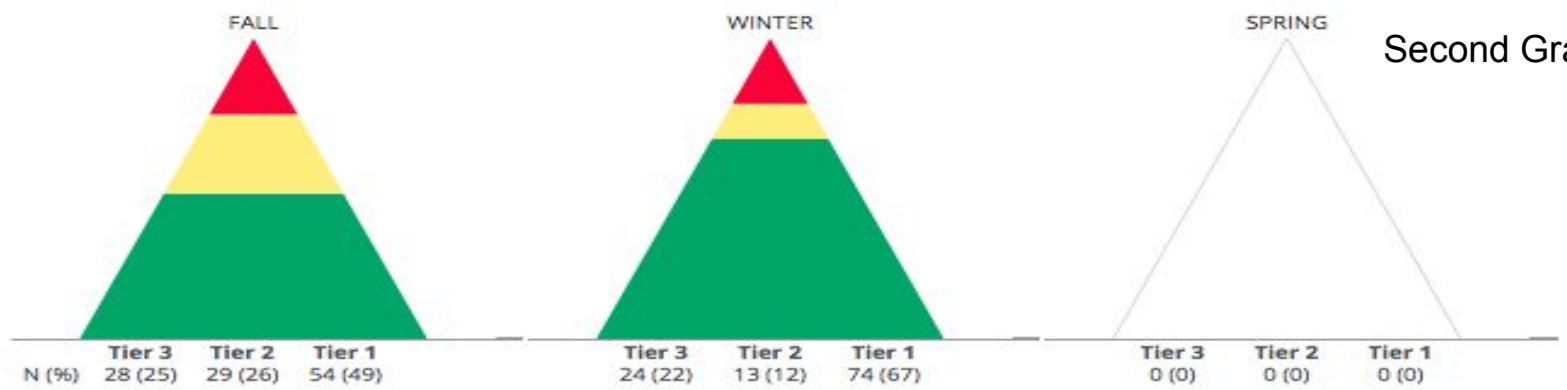

aimswEBPLUS Fall to Winter 2017-2018

Grade 2, Math, '17-18

Tier 1 ■ Tier 2 ■ Tier 3 ■

Tier Transition Summary

Second Grade Math

Transition Details

Fall to Winter Transition

Fall	Winter Tier for Fall Students		
Tier N (%)	■	■	■
■ 28 (25)	15	6	6
■ 29 (26)	8	6	15
■ 54 (49)	0	1	52
111	23	13	73

Winter to Spring Transition

Winter	Spring Tier for Winter Students		
Tier N (%)	■	■	■
■ 24 (22)	0	0	0
■ 13 (12)	0	0	0
■ 74 (67)	0	0	0
111	0	0	0

Fall to Spring Transition

Fall	Spring Tier for Fall Students		
Tier N (%)	■	■	■
■ 28 (25)	0	0	0
■ 29 (26)	0	0	0
■ 54 (49)	0	0	0
111	0	0	0