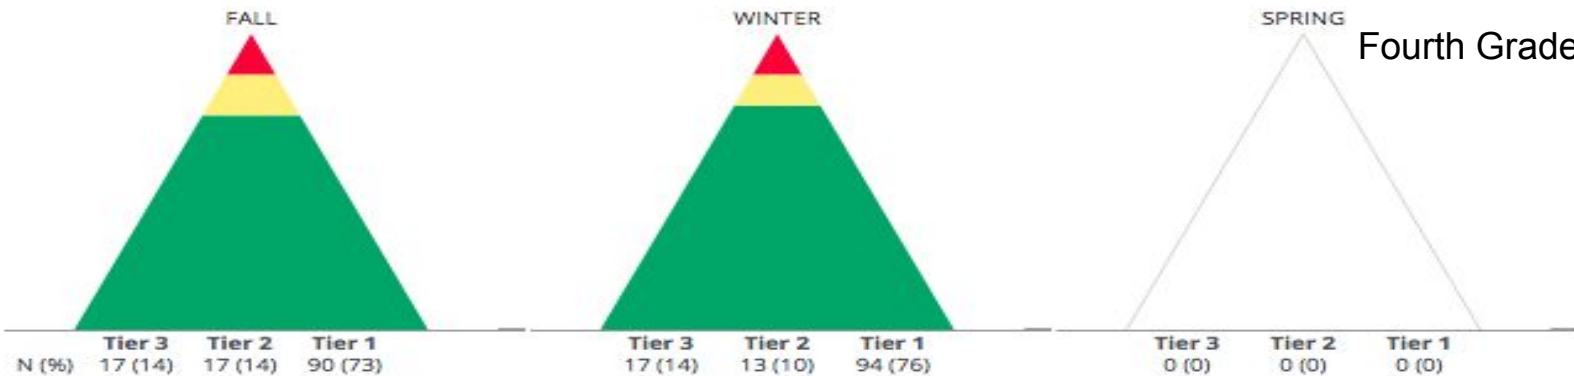

aimswebPLUS Fall to Winter 2017-2018

Grade 4, Reading, '17-18

Tier 1 ■ Tier 2 ■ Tier 3 ■

Tier Transition Summary

Fourth Grade Reading

Transition Details

Fall to Winter Transition

Fall	Winter Tier for Fall Students					
	Tier	N (%)	Tier	N (%)	Tier	N (%)
Tier 3	17 (14)	10	Tier 3	3	Tier 3	2
Tier 2	17 (14)	4	Tier 2	1	Tier 2	12
Tier 1	90 (73)	1	Tier 1	9	Tier 1	77
	124	15		13		91

Winter to Spring Transition

Winter	Spring Tier for Winter Students					
	Tier	N (%)	Tier	N (%)	Tier	N (%)
Tier 3	17 (14)	0	Tier 3	0	Tier 3	0
Tier 2	13 (10)	0	Tier 2	0	Tier 2	0
Tier 1	94 (76)	0	Tier 1	0	Tier 1	0
	124	0		0		0

Fall to Spring Transition

Fall	Spring Tier for Fall Students					
	Tier	N (%)	Tier	N (%)	Tier	N (%)
Tier 3	17 (14)	0	Tier 3	0	Tier 3	0
Tier 2	17 (14)	0	Tier 2	0	Tier 2	0
Tier 1	90 (73)	0	Tier 1	0	Tier 1	0
	124	0		0		0