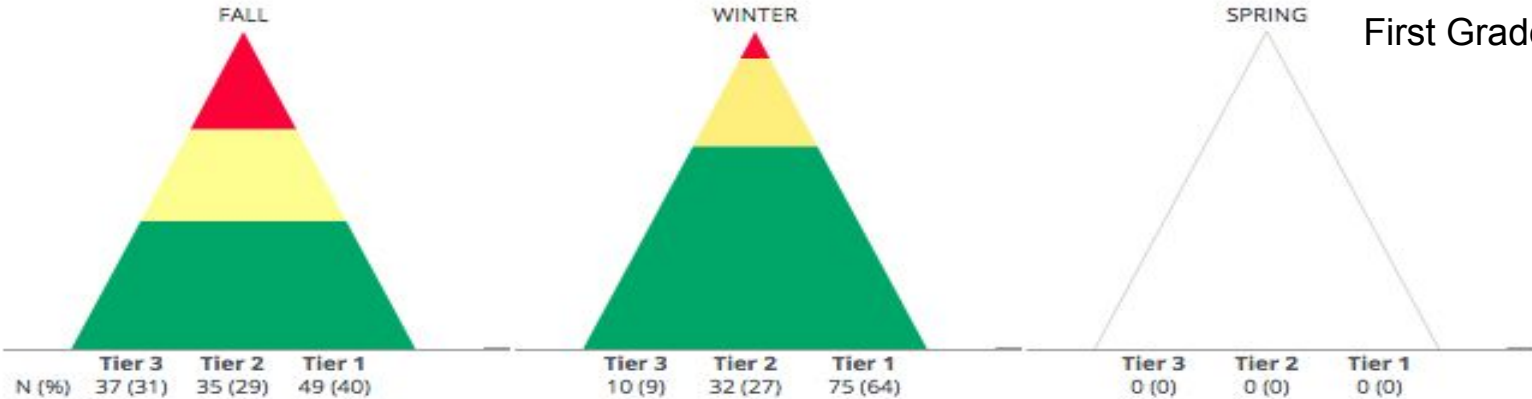

aimswEBPLUS Fall to Winter 2017-2018

Tier 1 ■ Tier 2 ■ Tier 3 ■

Tier Transition Summary

First Grade Math

Transition Details

Fall to Winter Transition

Fall	Winter Tier for Fall Students		
Tier N (%)	■	■	■
■ 37 (31)	9	18	10
■ 35 (29)	1	10	20
■ 49 (40)	0	4	45
121	10	32	75

Winter to Spring Transition

Winter	Spring Tier for Winter Students		
Tier N (%)	■	■	■
■ 10 (9)	0	0	0
■ 32 (27)	0	0	0
■ 75 (64)	0	0	0
117	0	0	0

Fall to Spring Transition

Fall	Spring Tier for Fall Students		
Tier N (%)	■	■	■
■ 37 (31)	0	0	0
■ 35 (29)	0	0	0
■ 49 (40)	0	0	0
121	0	0	0