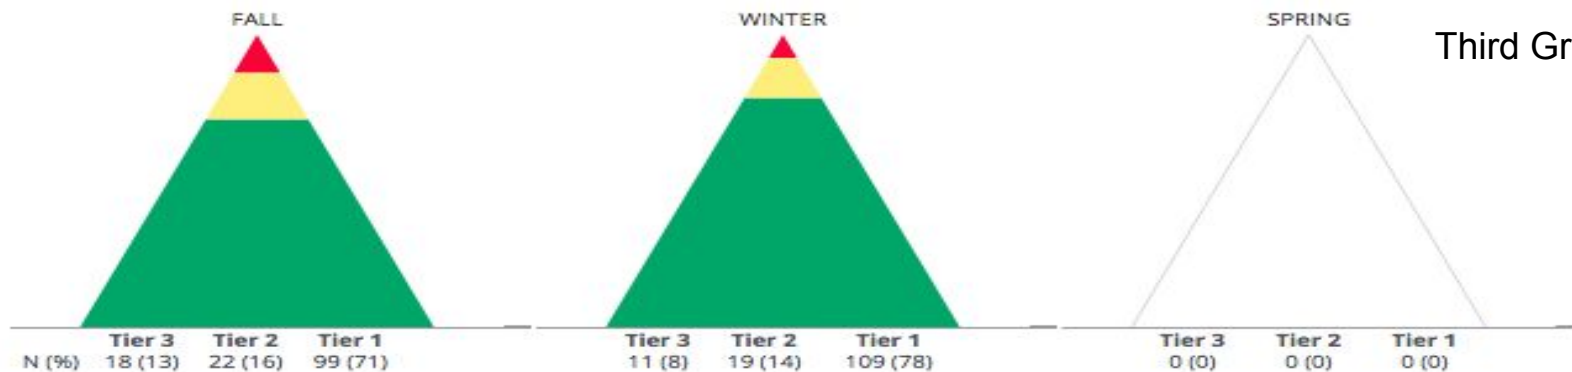

aimswEBPLUS Fall to Winter 2017-2018

Grade 3, Math, '17-18

Tier 1 ■ Tier 2 ■ Tier 3 ■

Tier Transition Summary

Third Grade Math

Transition Details

Fall to Winter Transition				
Fall	Winter Tier for Fall Students			
Tier N (%)	■	■	■	
■ 18 (13)	6	7	4	
■ 22 (16)	4	8	9	
■ 99 (71)	1	4	94	
	11	19	107	

Winter to Spring Transition				
Winter	Spring Tier for Winter Students			
Tier N (%)	■	■	■	
■ 11 (8)	0	0	0	
■ 19 (14)	0	0	0	
■ 109 (78)	0	0	0	
	0	0	0	

Fall to Spring Transition				
Fall	Spring Tier for Fall Students			
Tier N (%)	■	■	■	
■ 18 (13)	0	0	0	
■ 22 (16)	0	0	0	
■ 99 (71)	0	0	0	
	0	0	0