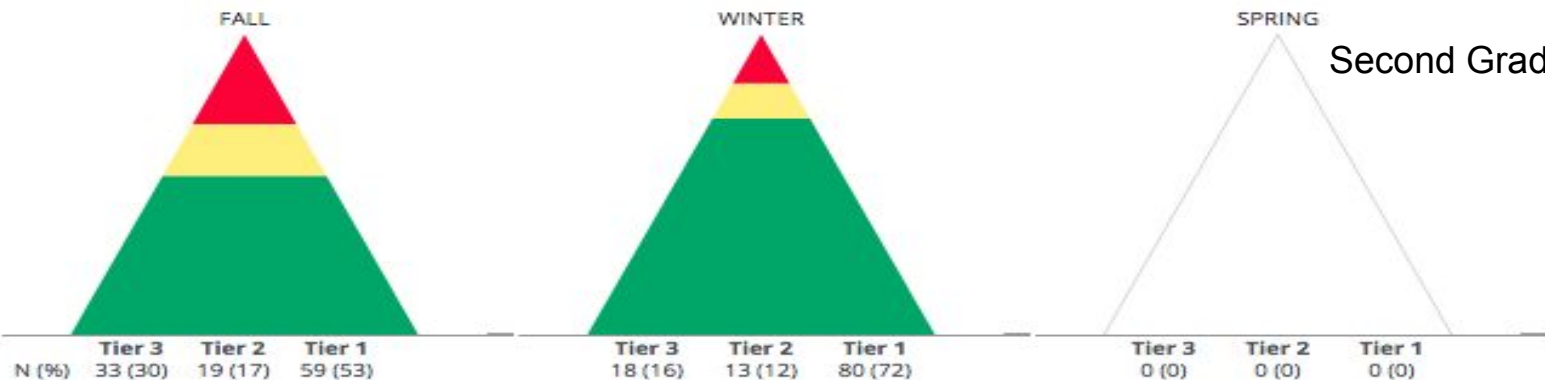

aimswebPLUS Fall to Winter 2017-2018

Grade 2, Reading, '17-18

Tier 1 ■ Tier 2 ■ Tier 3 ■

Tier Transition Summary

Second Grade Reading

Transition Details

Fall to Winter Transition

Fall	Winter Tier for Fall Students		
Tier N (%)	■	■	■
■ 33 (30)	14	9	8
■ 19 (17)	2	4	13
■ 59 (53)	1	0	58
111	17	13	79

Winter to Spring Transition

Winter	Spring Tier for Winter Students		
Tier N (%)	■	■	■
■ 18 (16)	0	0	0
■ 13 (12)	0	0	0
■ 80 (72)	0	0	0
111	0	0	0

Fall to Spring Transition

Fall	Spring Tier for Fall Students		
Tier N (%)	■	■	■
■ 33 (30)	0	0	0
■ 19 (17)	0	0	0
■ 59 (53)	0	0	0
111	0	0	0