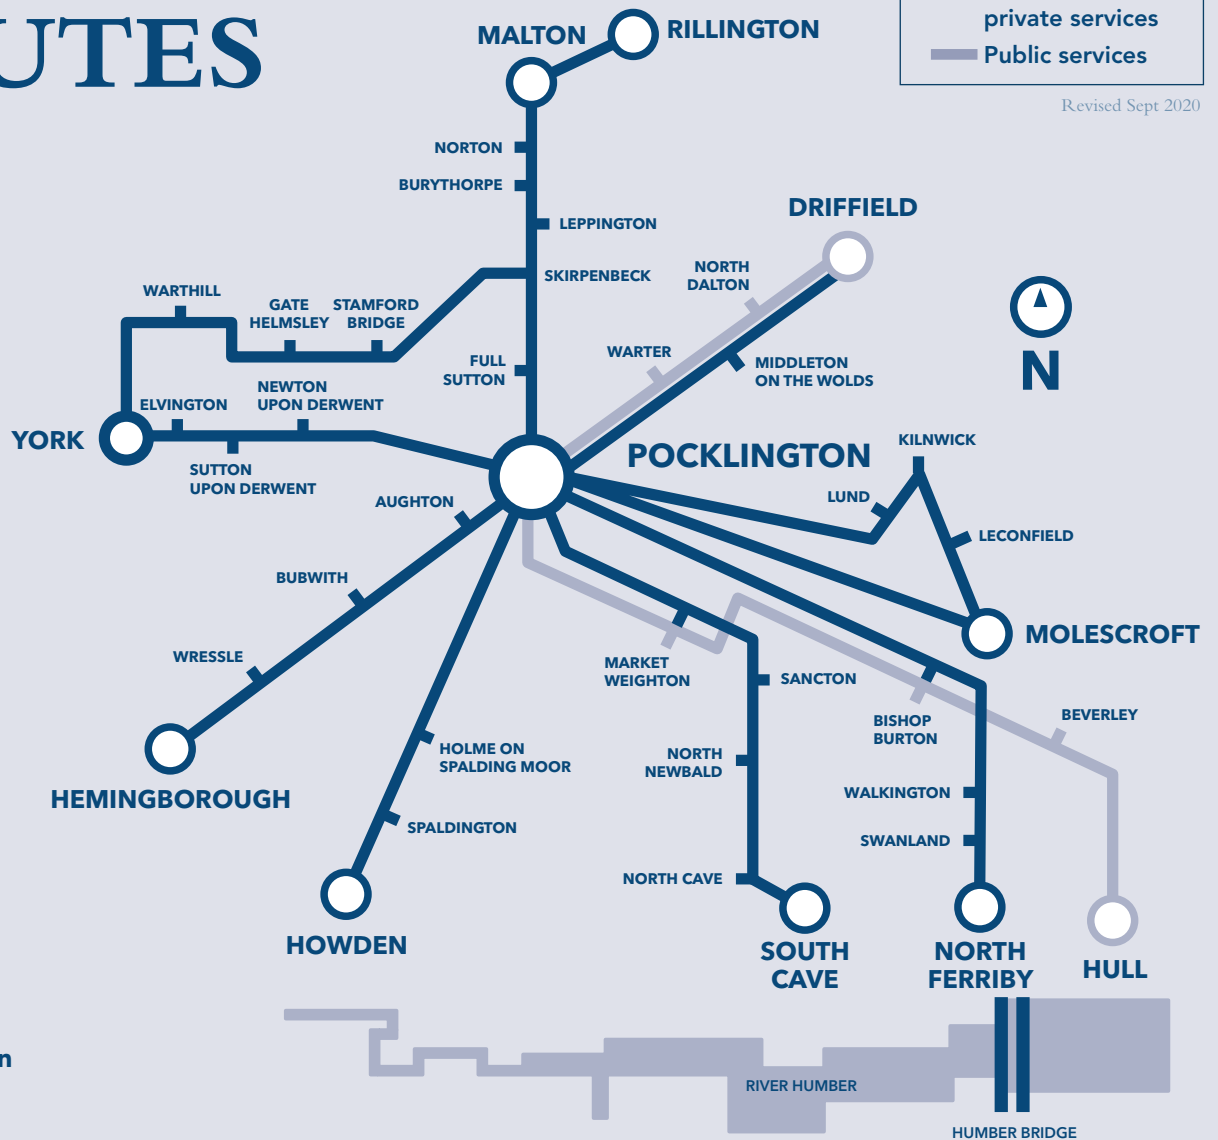

OUR ROUTES

Key

- School and other private services
- Public services

Revised Sept 2020

COACHES & MINIBUSES

From York

York B & Q
 Warthill
 Gate Helmsley
 Stamford Bridge
 Skirpenbeck
 Full Sutton
 Pocklington

From Hull

North Ferryby
 Swanland
 Walkington
 Bishop Burton
 Pocklington

From Rillington

Malton
 Norton
 Burythorpe
 Pocklington

From Driffield

(am only)
 Driffield
 Middleton-on-the-Wolds

From Hemingbrough

Hemingbrough
 Babthorpe
 Wressle
 Brighton
 Bubwith
 Aughton
 Pocklington

From Molescroft

Molescroft
 Leconfield
 Kilnwick
 Lund
 Pocklington

From Elvington

(am only)
 Elvington
 Sutton-on-Derwent
 Newton-on-Derwent

Please contact the Transport Manager 01759 321200

EAST YORKSHIRE BUS COMPANY PUBLIC TRANSPORT

From Driffield

45/45A
 Driffield
 North Dalton
 Pocklington

From Central & North Hull

X46/X47
 Hull
 Beverley
 Bishop Burton
 Market Weighton
 Shiptonthorpe
 Pocklington