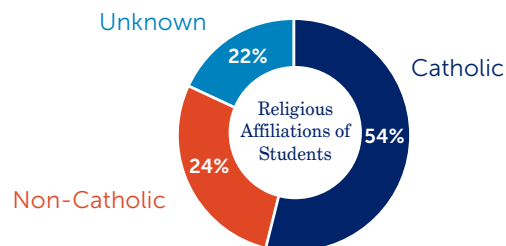

College attendance

100%

Student population

440

Average class size

18

Student/faculty ratio

9:1