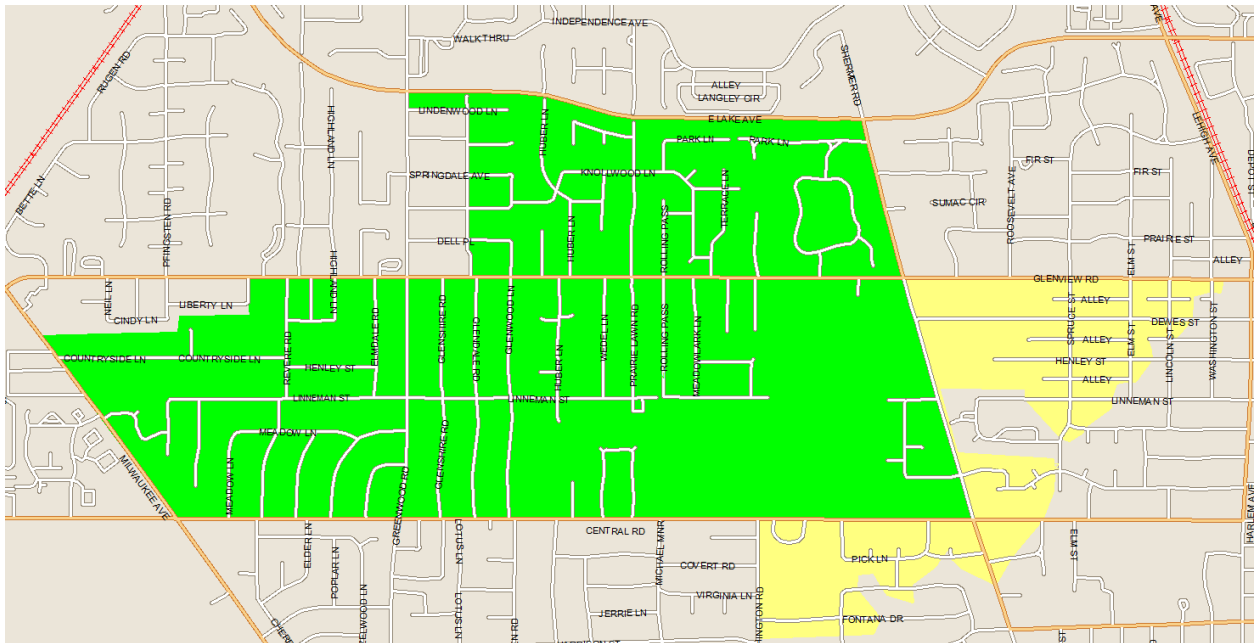

Henking School

Bus transportation for Glenview students in public and private schools living within school attendance areas is free of charge for those living more than 1 ½ miles from school and for those living in a designated area that has been approved by the Illinois Department of Transportation as having a serious safety hazard in route to school.

Bus area for Henking School is:

- West of Milwaukee Avenue
- South of Central Road
- North side of Central Road, east of Washington Street
- East of Shermer Road, south of Glenview Road

Walking area for Henking School is:

- East of Milwaukee Avenue
- North of Central Road, west of Washington Street
- North & South of Glenview Road, West of Shermer Road

Those living in an area that does not qualify for free transportation may apply for transportation. The transportation fee is approved by the Board of Education each year. This is available on a space available basis only. Payment must be made at the time of school registration.

Hazard Area indicated in Yellow