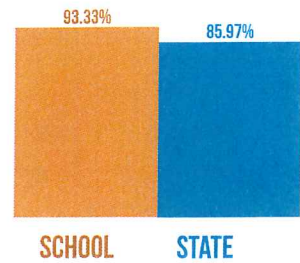

[MORE DETAILS >](#)

What percentage of students is in good attendance?
Points Possible: 10

[MORE DETAILS >](#)