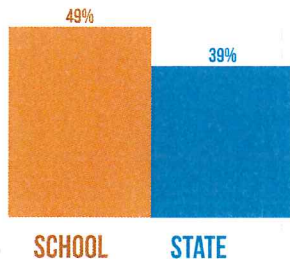

2018 - 2019 ▼

GRISSOM ES

PK - 06 Grades

OVERVIEW [INDICATORS](#) [ABOUT OUR SCHOOL](#) [YOUR STUDENT](#) [DATA MATRIX](#)

PRINCIPAL

BRENT ROWLAND

ENROLLMENT

315 (2019)

PHONE

(918) 833-9460

WEBSITE

GRISSOM.TULSASCHOOLS.ORG

* Enrollment as of October 1st for the 2018 - 2019 school year.

PROGRAMS OF EXCELLENCE

In 2020-21, schools will be able to self-identify as Programs of Excellence at one of three levels – bronze, silver or gold – with input from staff, school leadership, and stakeholders. In the 2019-20 school year, schools can identify up to three Programs of Excellence areas as priorities. These priority areas are shaded blue and indicate the intent of the school to plan, implement and evaluate activities that support the whole child. [For more information about how schools are self-evaluating, click here.](#)

- Computer Science
- English Language Arts
- Fine Arts
- Mathematics
- Safe and Healthy Schools
- Science
- Social Studies and Civics
- World Languages

RELATED PROGRAMS

Programs included here support a well-rounded education and are reported by the school. For more information, please visit the school's website.

- ☐ Academic Team
- ☐ Agriculture
- ☐ Computer Science
- ☒ Fine Arts
- ☒ Half/Full Day Pre-K
- ☐ STEM
- ☐ World Languages

indicates available program

INDICATORS

View by Student Group

ACADEMIC ACHIEVEMENT (C)

How prepared are students for the next grade, course or level?
Points Possible: 35