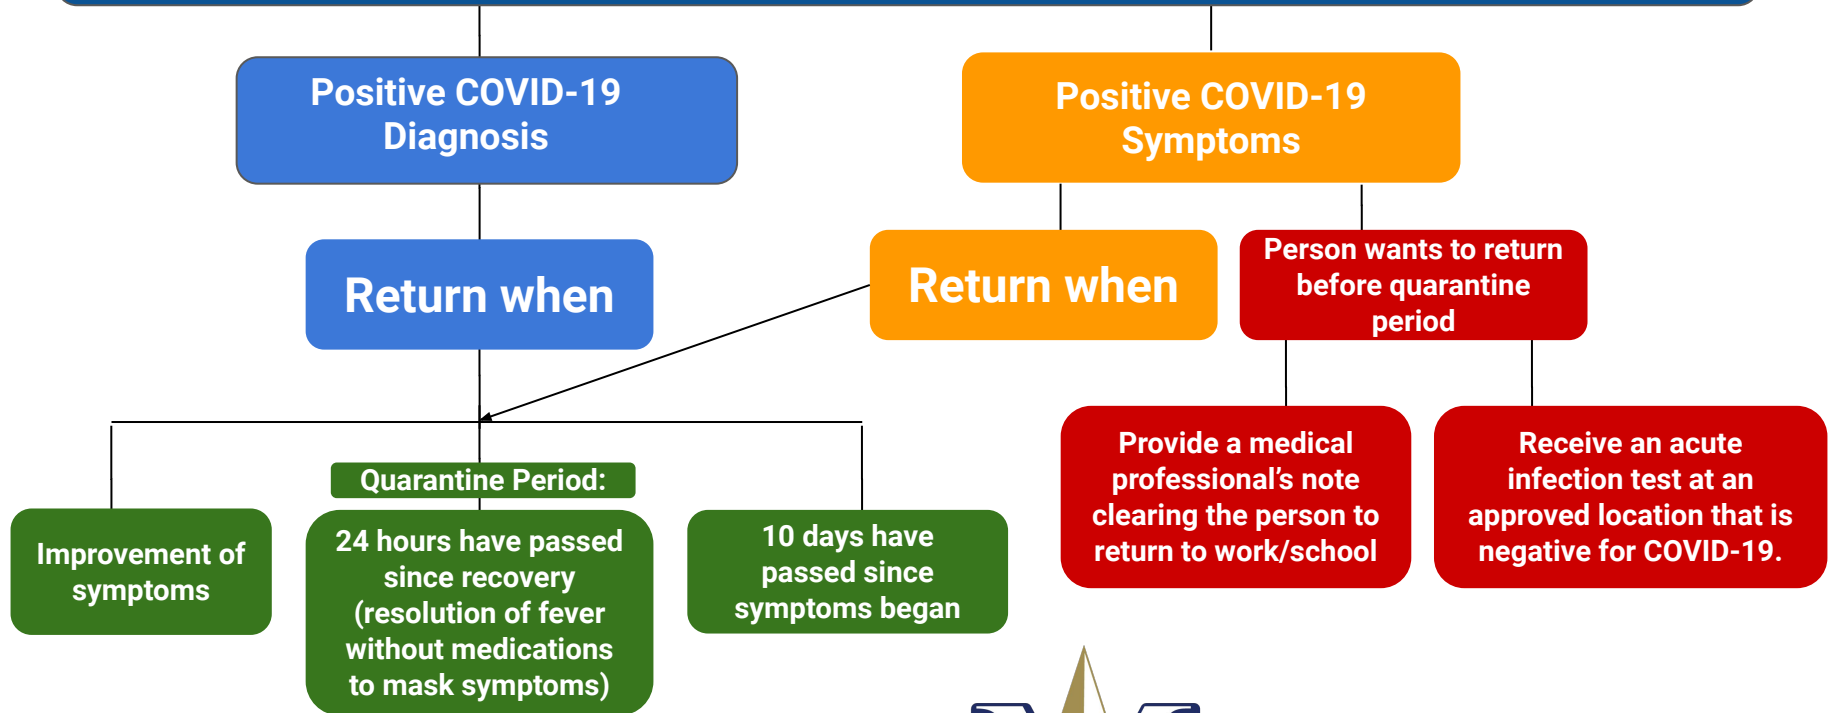

MESQUITE ISD COVID-19 Student Action Tree

MESQUITE ISD
HEALTH SERVICES