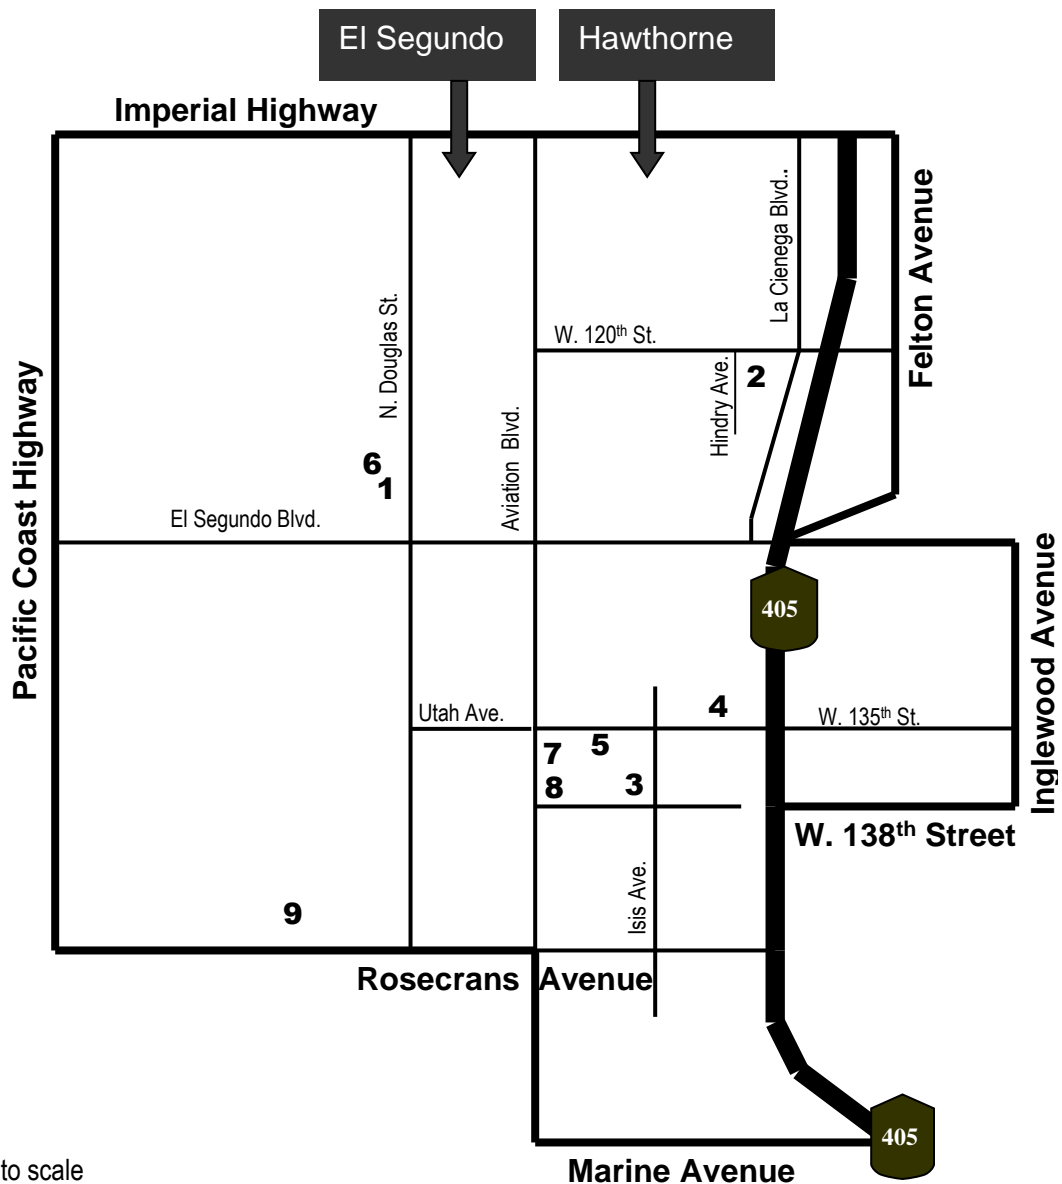

WISEBURN UNIFIED SCHOOL DISTRICT BOUNDARIES

- | | |
|---|---|
| 1. Wiseburn District Office | 201 N. Douglas Street, El Segundo 90245 |
| 2. Juan de Anza Elementary School (K-5) | 12110 S. Hindry Avenue, Hawthorne 90250 |
| 3. 138 th Street Elementary School (3-5) | 5403 W. 138 th Street, Hawthorne 90250 |
| 4. Juan Cabrillo Elementary School (K-2) | 5309 W. 135 th Street, Hawthorne 90250 |
| 5. Richard Henry Dana Middle School (6-8) | 5504 W. 135 th Street, Hawthorne 90250 |
| 6. Da Vinci Communications, Da Vinci Design, and Da Vinci Science Charter High Schools (9-12) | 201 N. Douglas Street, El Segundo 90245 |
| 7. Da Vinci Connect (K-8) | 12501 Isis Avenue, Hawthorne 90250 |
| 8. Success Learning Center (6-12 & Adult) | 13530 Aviation Boulevard, Hawthorne 90250 |
| 9. Da Vinci Connect High School (9-12) | 2141 Rosecrans Avenue, #1199, El Segundo 90245 |

Map not to scale