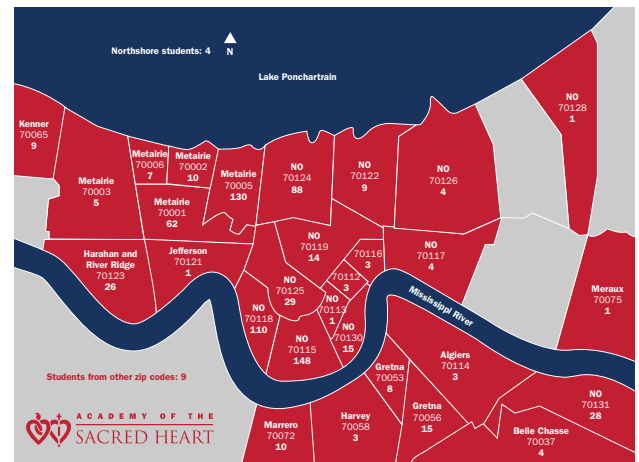

## Athletic Teams:

**10** Varsity Teams

**4** Junior Varsity Teams

**12** Middle School Teams

**1** Middle School Clinic

Sacred Heart girls attended schools that span the country from Penn, Notre Dame, Fordham and Virginia to Cal Berkeley, TCU and Miami.

Sacred Heart girls come from all over the Greater NOLA area – such as Mandeville, Destrehan, Belle Chasse, Chalmette and LaPlace.