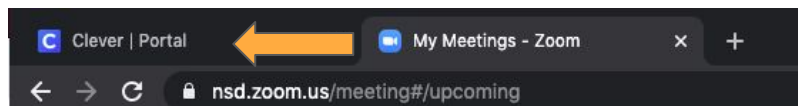

Student Zoom Account Login

CHROMEBOOKS AND CHROME BROWSER - ZOOM LINK SHARED VIA SCHOOLOGY

1. Login to Clever at my.nsd.org

2. Click  Then 

3. Enter your student email
#####@apps.nsd.org, click **Next**,
then enter your password. Click **Yes** to
stay signed in.

4. Go back to the Clever tab

5. Click on  Click on your course, find
and click the Zoom link shared by your
teacher.