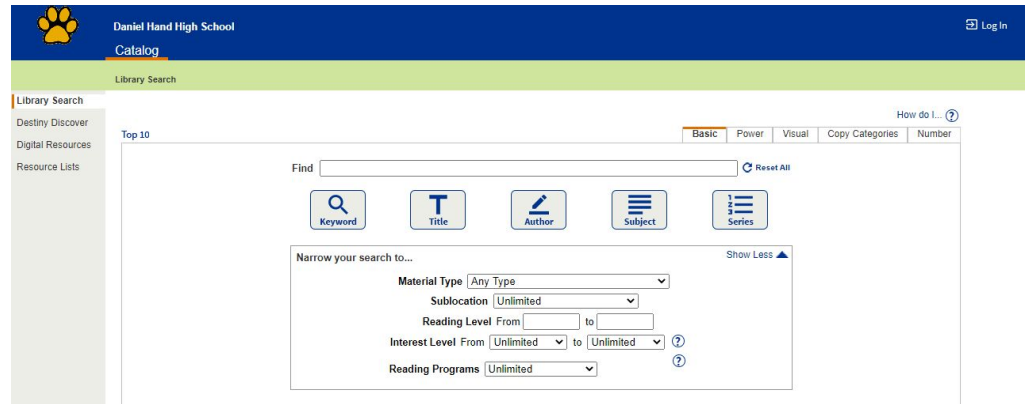

How to check out books from the Polson Library

Go to <http://madison.follettdestiny.com>

Click Log In Us your Student ID as Username and Password

A login form with two input fields: 'User Name:' and 'Password:'. Below the fields are two buttons: a blue 'Log In' button and a grey 'Cancel' button.

Search the catalog

Click on the Title you'd like

Click Hold It!

Pick up books on the cart outside the LMC

For Distance Learning students, email Mrs. P and we will place the books in the outdoor library bin for you to pick up at your convenience.