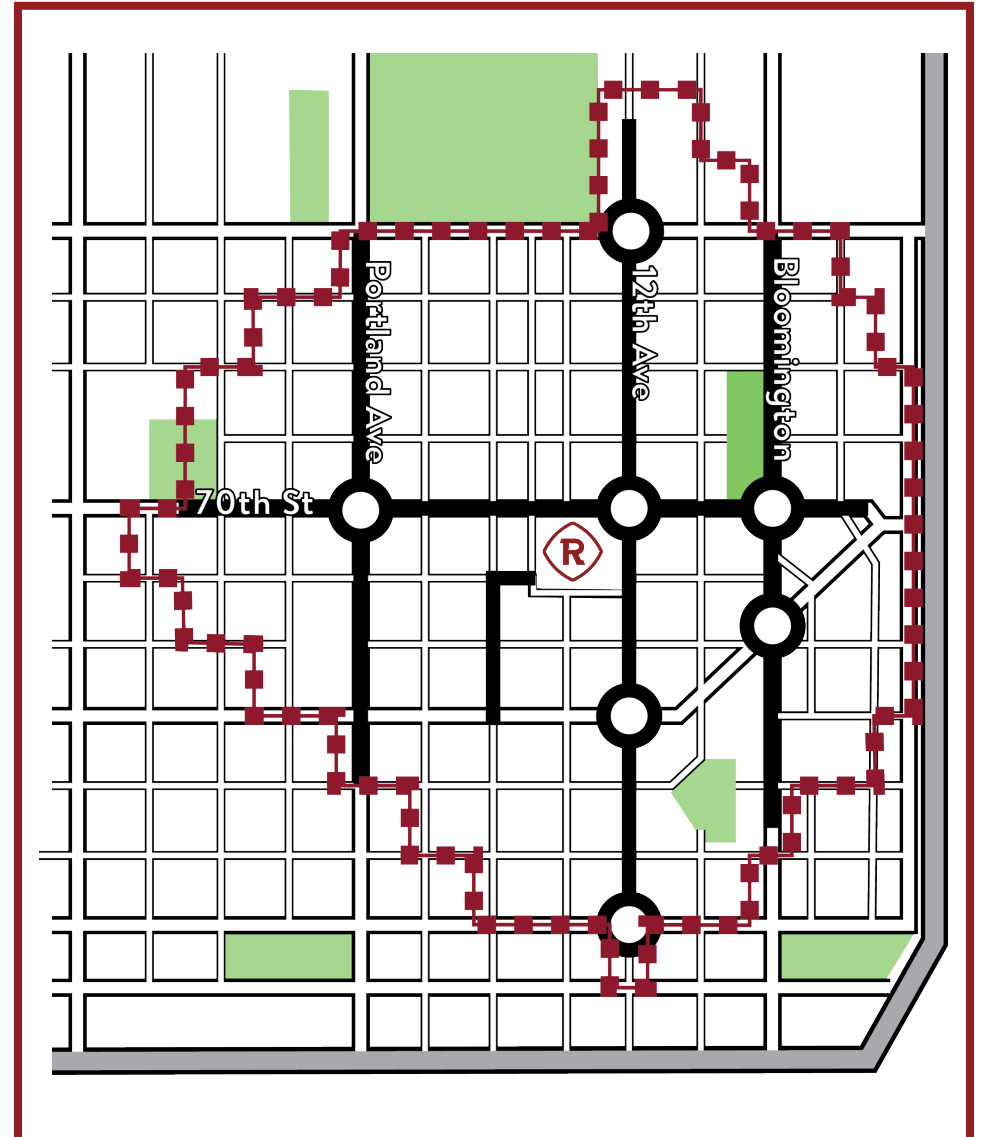

Richfield Dual Language School

Walking and Bicycling Routes / *Rutas para caminar e ir en bicicleta*

Richfield Dual Language School

Use caution when crossing
Cruzar con precaución

66th & 12th Ave
70th & 12th Ave
70th & Bloomington
70th & Portland
73rd & 12th Ave
76th & 12th Ave
Diagonal & Bloomington

More Safe Walking and Bicycling Routes
Más rutas para caminar e ir en bicicleta

New Walk Zone Boundary
Nueva zona para caminar

Bike Rack Location: Behind building

Aparcamiento de bicicletas: Detrás del edificio