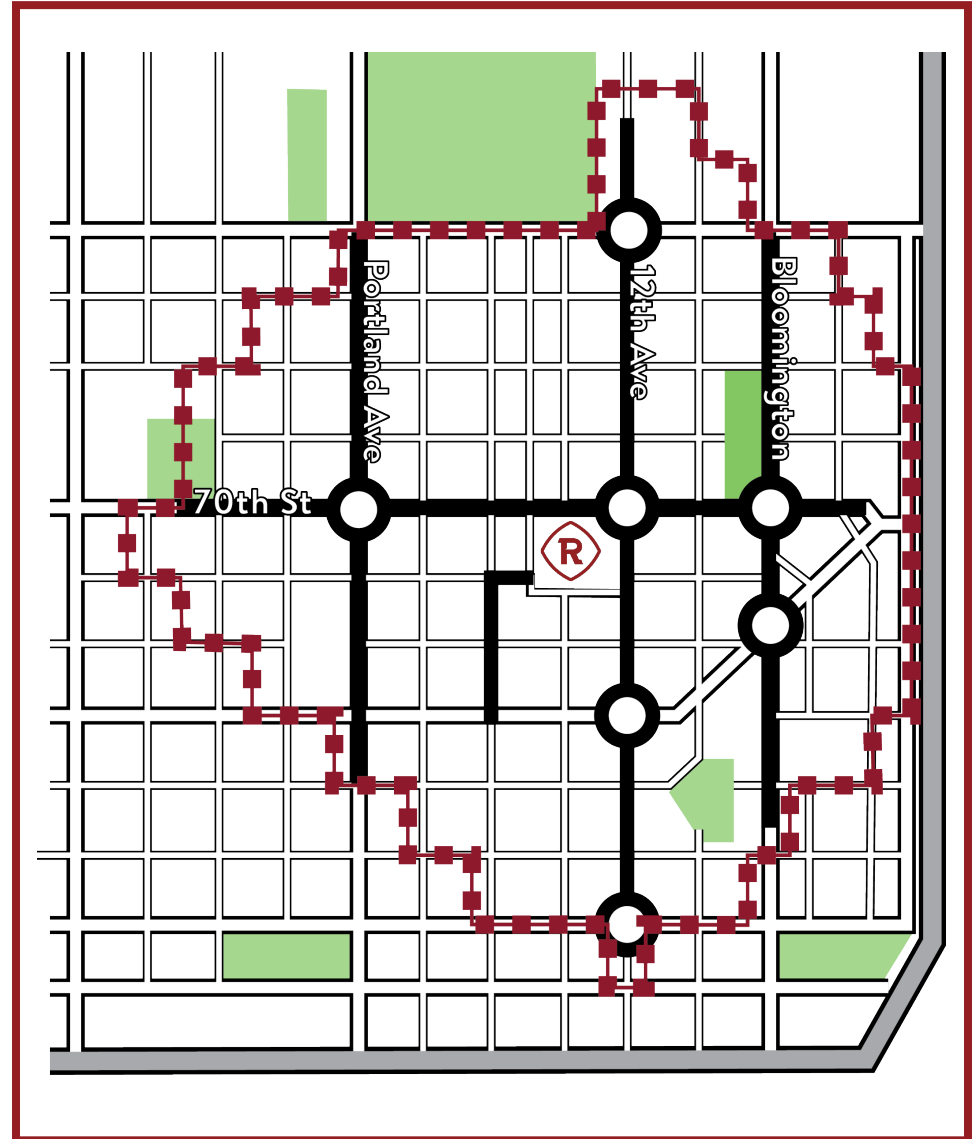

Richfield STEM

Walking and Bicycling Routes / *Rutas para caminar e ir en bicicleta*

Richfield STEM

Use caution when crossing
Cruzar con precaución

66th & 12th Ave
70th & 12th Ave
70th & Bloomington
70th & Portland
73rd & 12th Ave
76th & 12th Ave
Diagonal & Bloomington

More Safe Walking and Bicycling Routes
Más rutas para caminar e ir en bicicleta

New Walk Zone Boundary
Nueva zona para caminar

Bike Rack Location: East side of building
Aparcamiento de bicicletas: Parte este del edificio