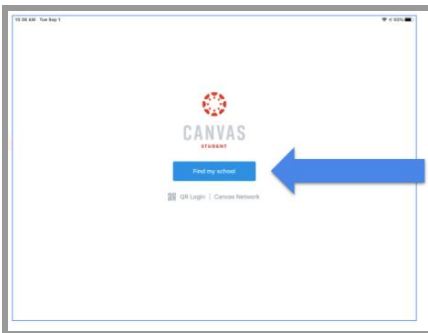

# How do I log in to the Canvas App for students?

**Step 1:** Open the student Canvas app.

**Step 2:** Select Find My School

**Step 3:** Begin typing Shawnee Mission or SMSD and Select **Shawnee Mission Student**