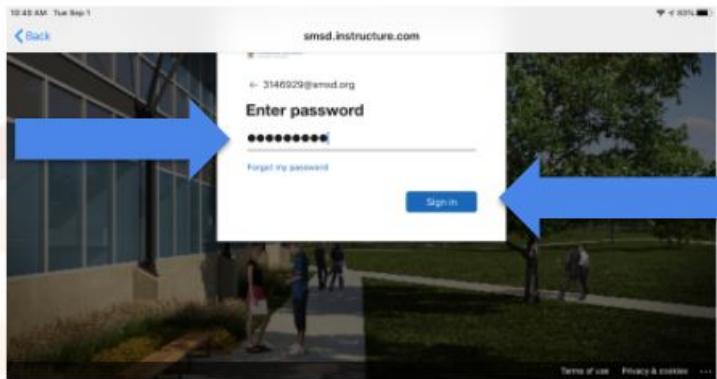

# How do I log in to the Canvas App for students?

**Step 1:** Open the student Canvas app.

**Step 2:** Select Find My School

**Step 3:** Begin typing Shawnee Mission or SMSD and Select **Shawnee Mission Student**

# CANVAS FOR STUDENTS

**Step 4:** Sign in using your 7 digit student number@smsd.org.

Example: [3179999@smsd.org](mailto:3179999@smsd.org)

**Step 5:** Enter your SMSD password

**Step 6:** Select Allow