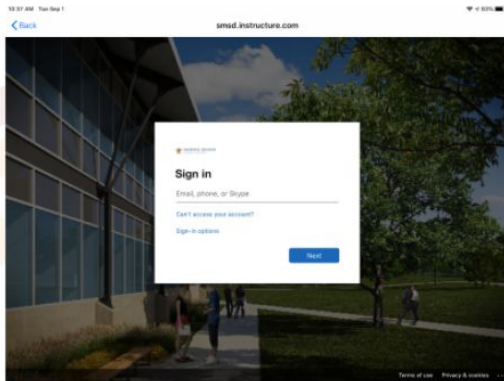

CANVAS FOR STUDENTS

Step 4: Sign in using your 7 digit student number@smsd.org.