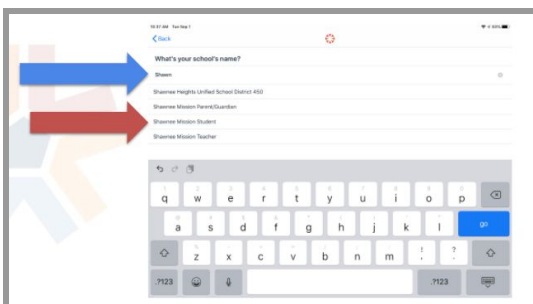

# How do I log in to the Canvas App for students?

**Step 1:** Open the student Canvas app.

**Step 2:** Select Find My School

**Step 3:** Begin typing Shawnee Mission or SMSD and Select **Shawnee Mission Student**