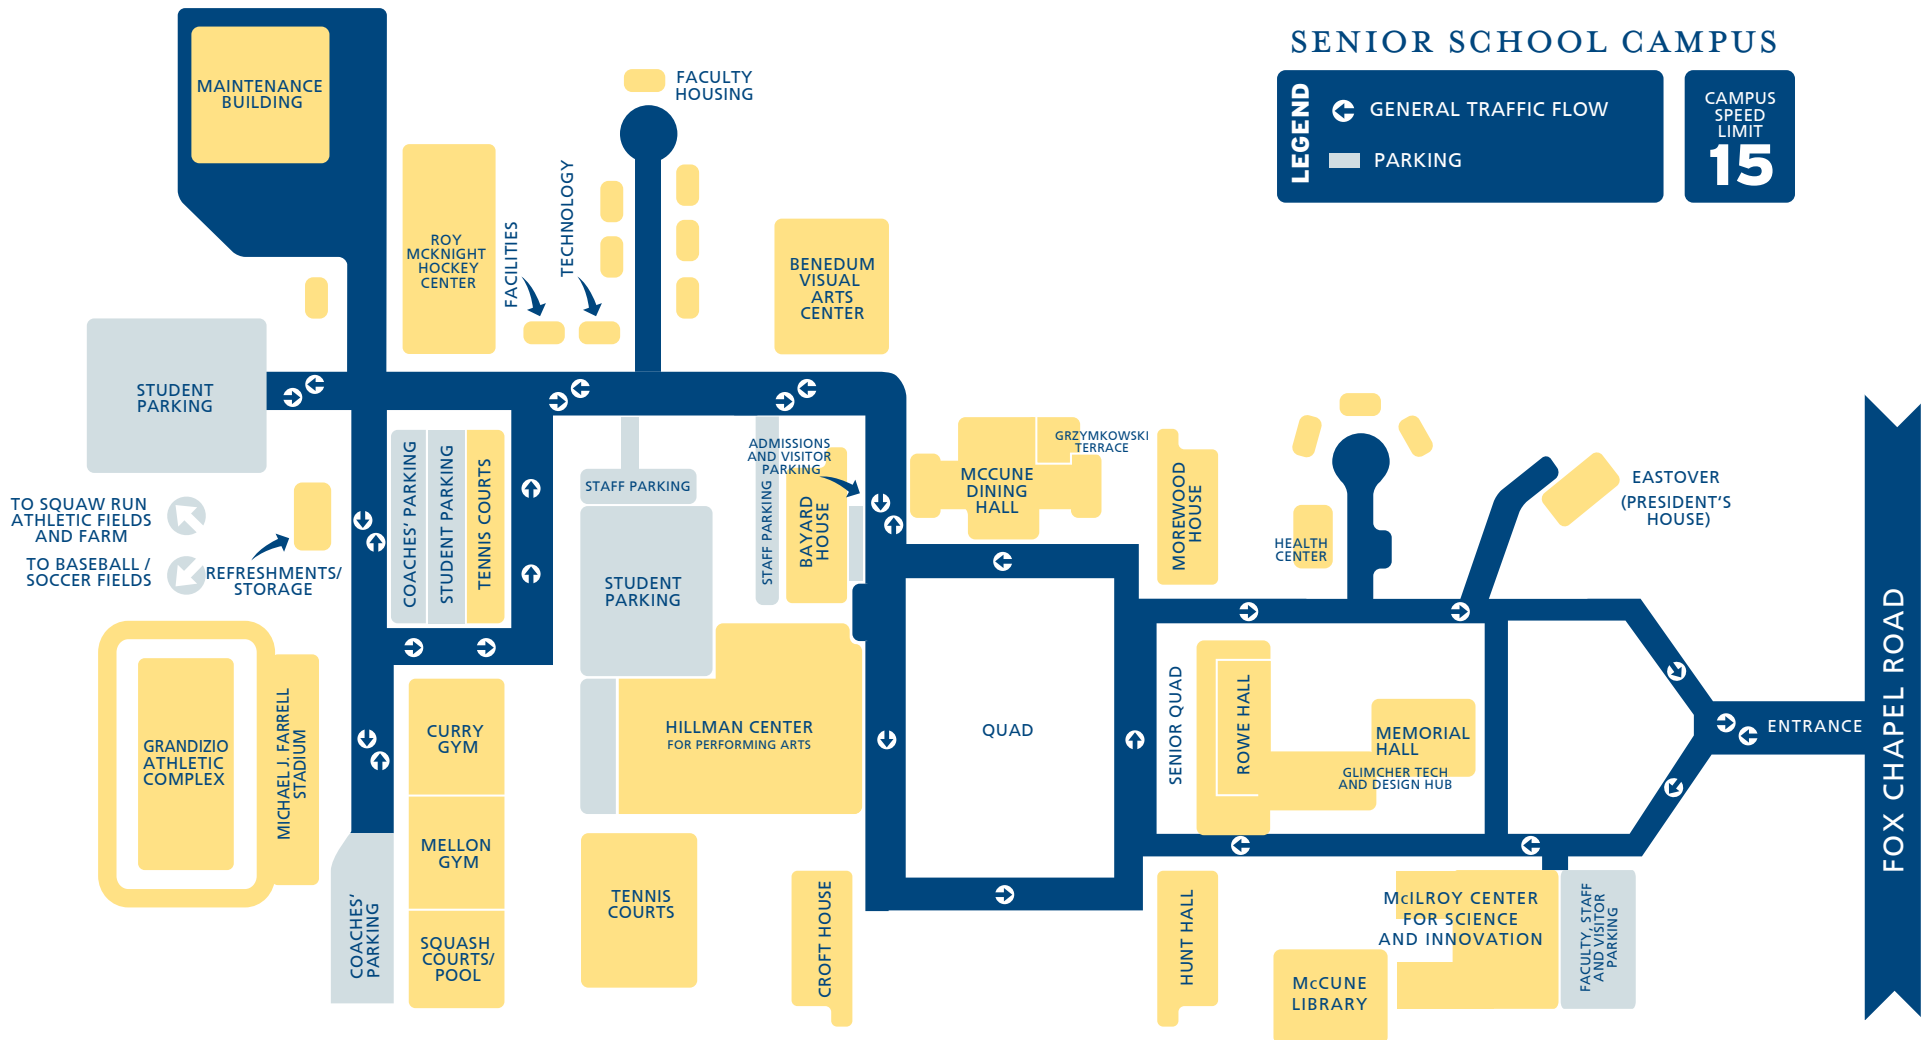

SENIOR SCHOOL CAMPUS

LEGEND

- ↻ GENERAL TRAFFIC FLOW
- ▭ PARKING

CAMPUS SPEED LIMIT
15

SHADY SIDE
ACADEMY

423 Fox Chapel Road • Pittsburgh, PA 15238
Phone: 412-968-3000 • www.shadysideacademy.org