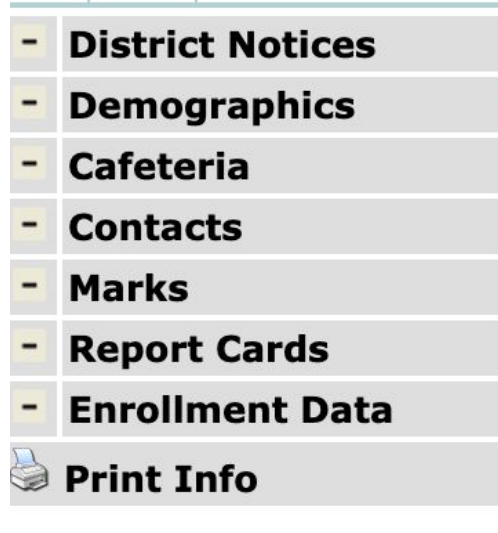

<p>Within the Parent Portal</p>	
<p>On the left side select Demographics</p>	
<p>Below the Phone numbers you will see the Student Email Address</p>	

To find your student's password, select the Enrollment Data link.

Look for the **Current Locker Information**.

Your student's password is their locker combo (Z Password).

NOTE: Your student does not need to use the hyphens when entering their password.

Current Locker Information