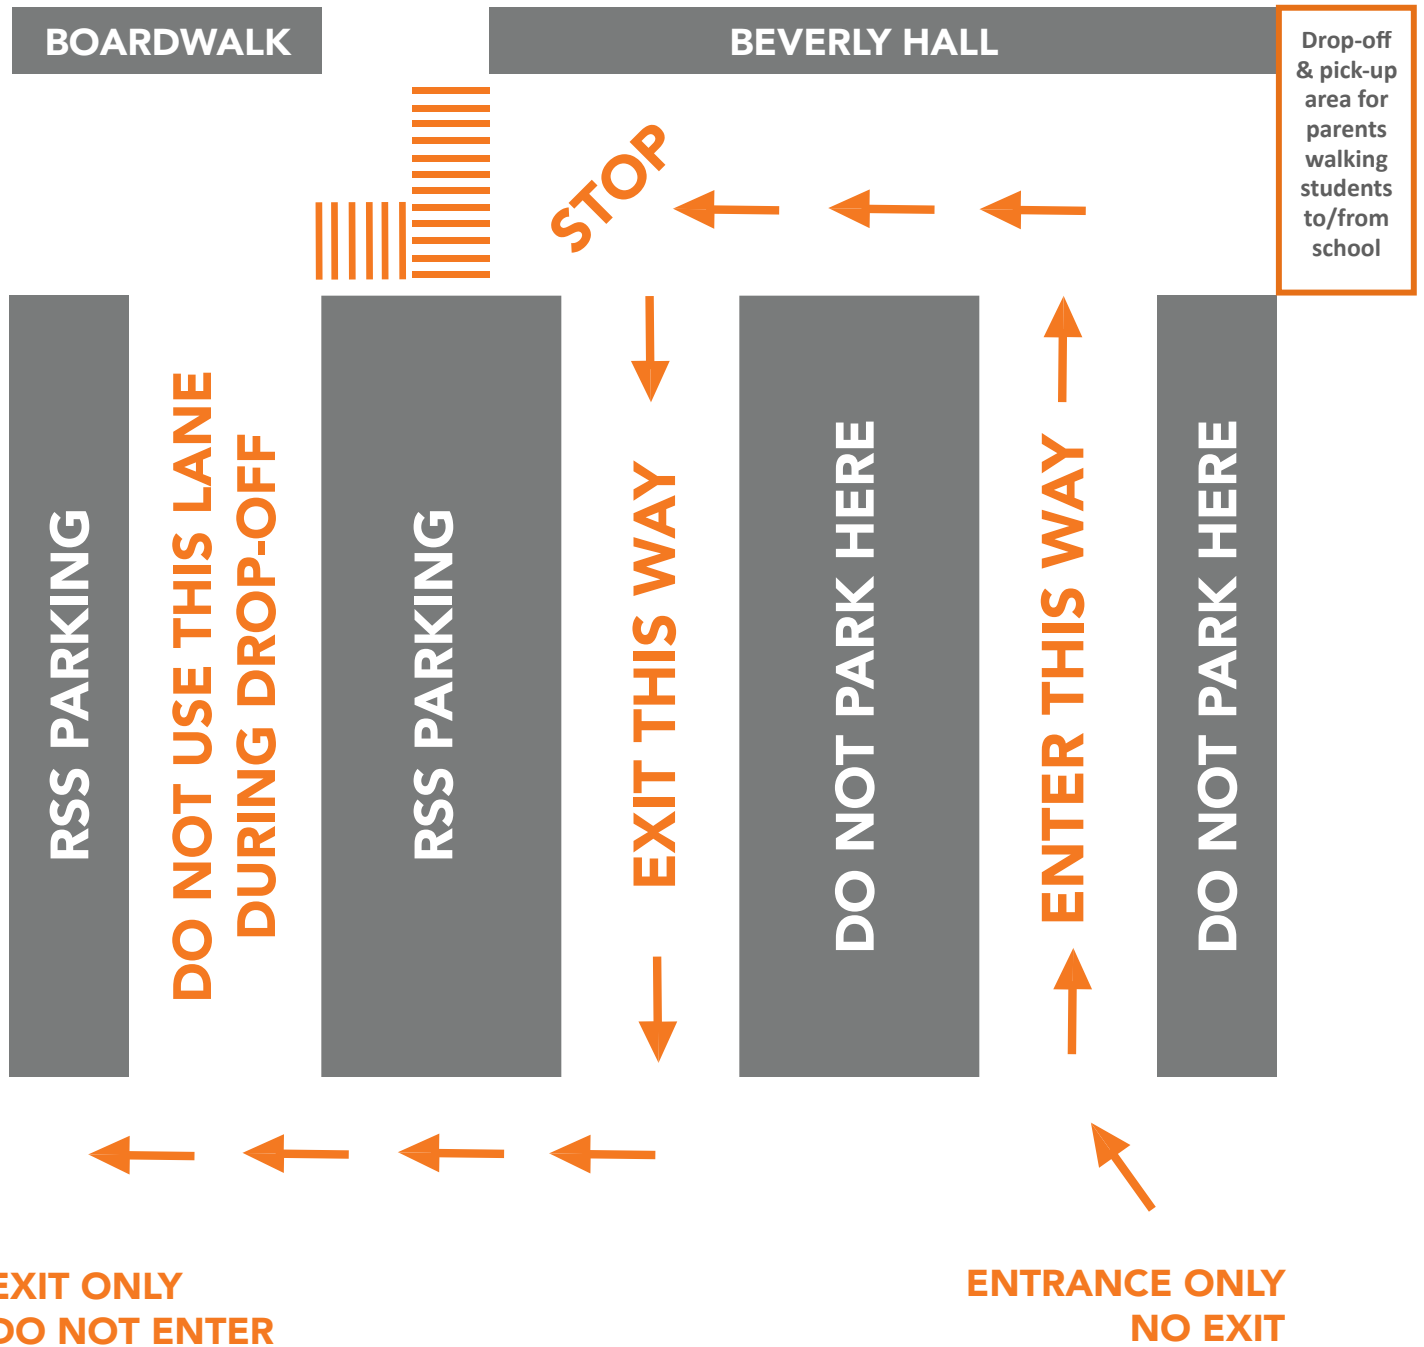

# rawson saunders

Where Dyslexic Means Extraordinary

**RSS DROP-OFF AND PICK UP DIRECTIONS: SAFETY FIRST! DRIVERS MUST FOLLOW DESIGNATED TRAFFIC PATTERN DURING DROP-OFF AND PICK-UP. OUR CAMPUS IS SMOKE FREE AND CELL PHONE FREE. IF YOU NEED TO SPEAK WITH A STAFF MEMBER, PLEASE PARK AND WALK UP TO CAMPUS FROM THE DESIGNATED AREAS.**

EXPOSITION BLVD.