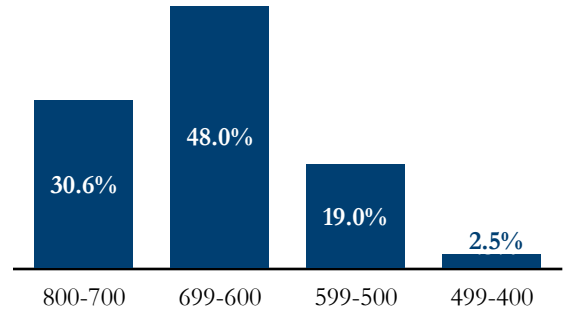

Math

Mean: 670
Middle 50%: 600-750