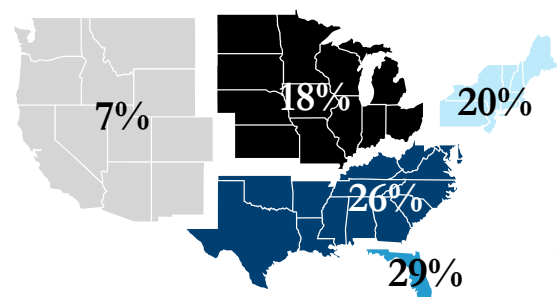

CLASS OF 2020 MATRICULATION