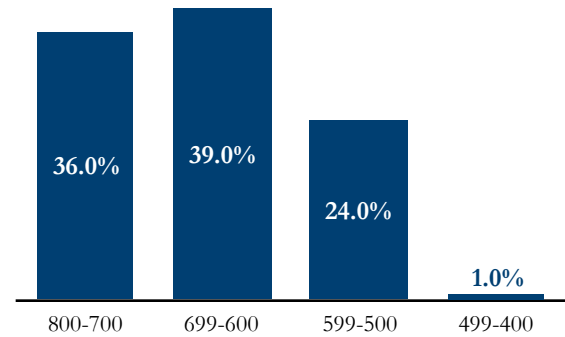

AP Scholars

23 National AP Scholars

61 AP Scholars with Distinction

22 AP Scholars with Honor

32 AP Scholars

SAT: 2018-2020 (N=203)

EBRW

Mean: 649
Middle 50%: 600-700