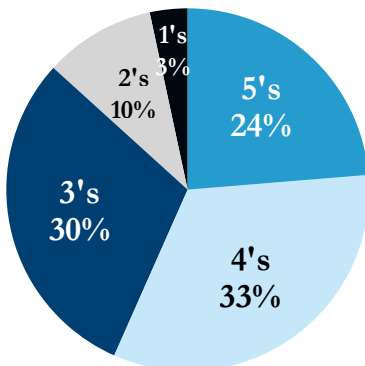

ADVANCED PLACEMENT: May 2020

Of the Class of 2021, 96% of 4-year CSN students will have taken at least one AP course at Community School of Naples. In May 2020, 213 students took 593 Advanced Placement Exams.

CSN has an open enrollment policy for most AP courses. Students enrolled in an AP course must take the AP Exam in order to receive AP credit and weighting on their transcript.

AP Exams	1	2	3	4	5	Total
Biology	0	0	6	8	2	16
Calculus AB	0	0	2	12	14	28
Calculus BC	0	0	0	1	12	13
Chemistry	0	2	2	3	4	11
Chinese Language & Culture	2	3	2	0	4	11
Comparative Gov't. & Politics	0	0	3	5	5	13
Computer Science A	0	3	10	4	5	22
Computer Science Principles	0	8	14	10	5	37
English Language & Composition	2	9	10	15	0	36
English Literature & Composition	0	1	5	8	6	20
Environmental Science	0	3	2	7	4	16
French Language & Culture	0	0	3	1	1	5
Human Geography	4	0	4	6	3	17
Latin	0	0	4	1	0	5
Macroeconomics	4	5	11	19	14	53
Microeconomics	5	7	8	15	18	53
Physics C: E & M	0	0	0	2	1	3
Physics C: Mechanics	0	1	4	3	6	14
Psychology	3	4	10	6	10	33
Research	0	4	19	21	7	51
Seminar	0	3	38	7	3	51
Spanish Language & Culture	0	1	5	12	4	22
Spanish Literature & Culture	0	0	1	0	1	2
Statistics	0	2	2	5	6	15
Studio Art - 2D Design	1	1	6	4	0	12
U.S. History	0	2	6	13	6	27
World History: Modern	0	0	2	5	0	7
TOTAL	21	59	179	193	141	593