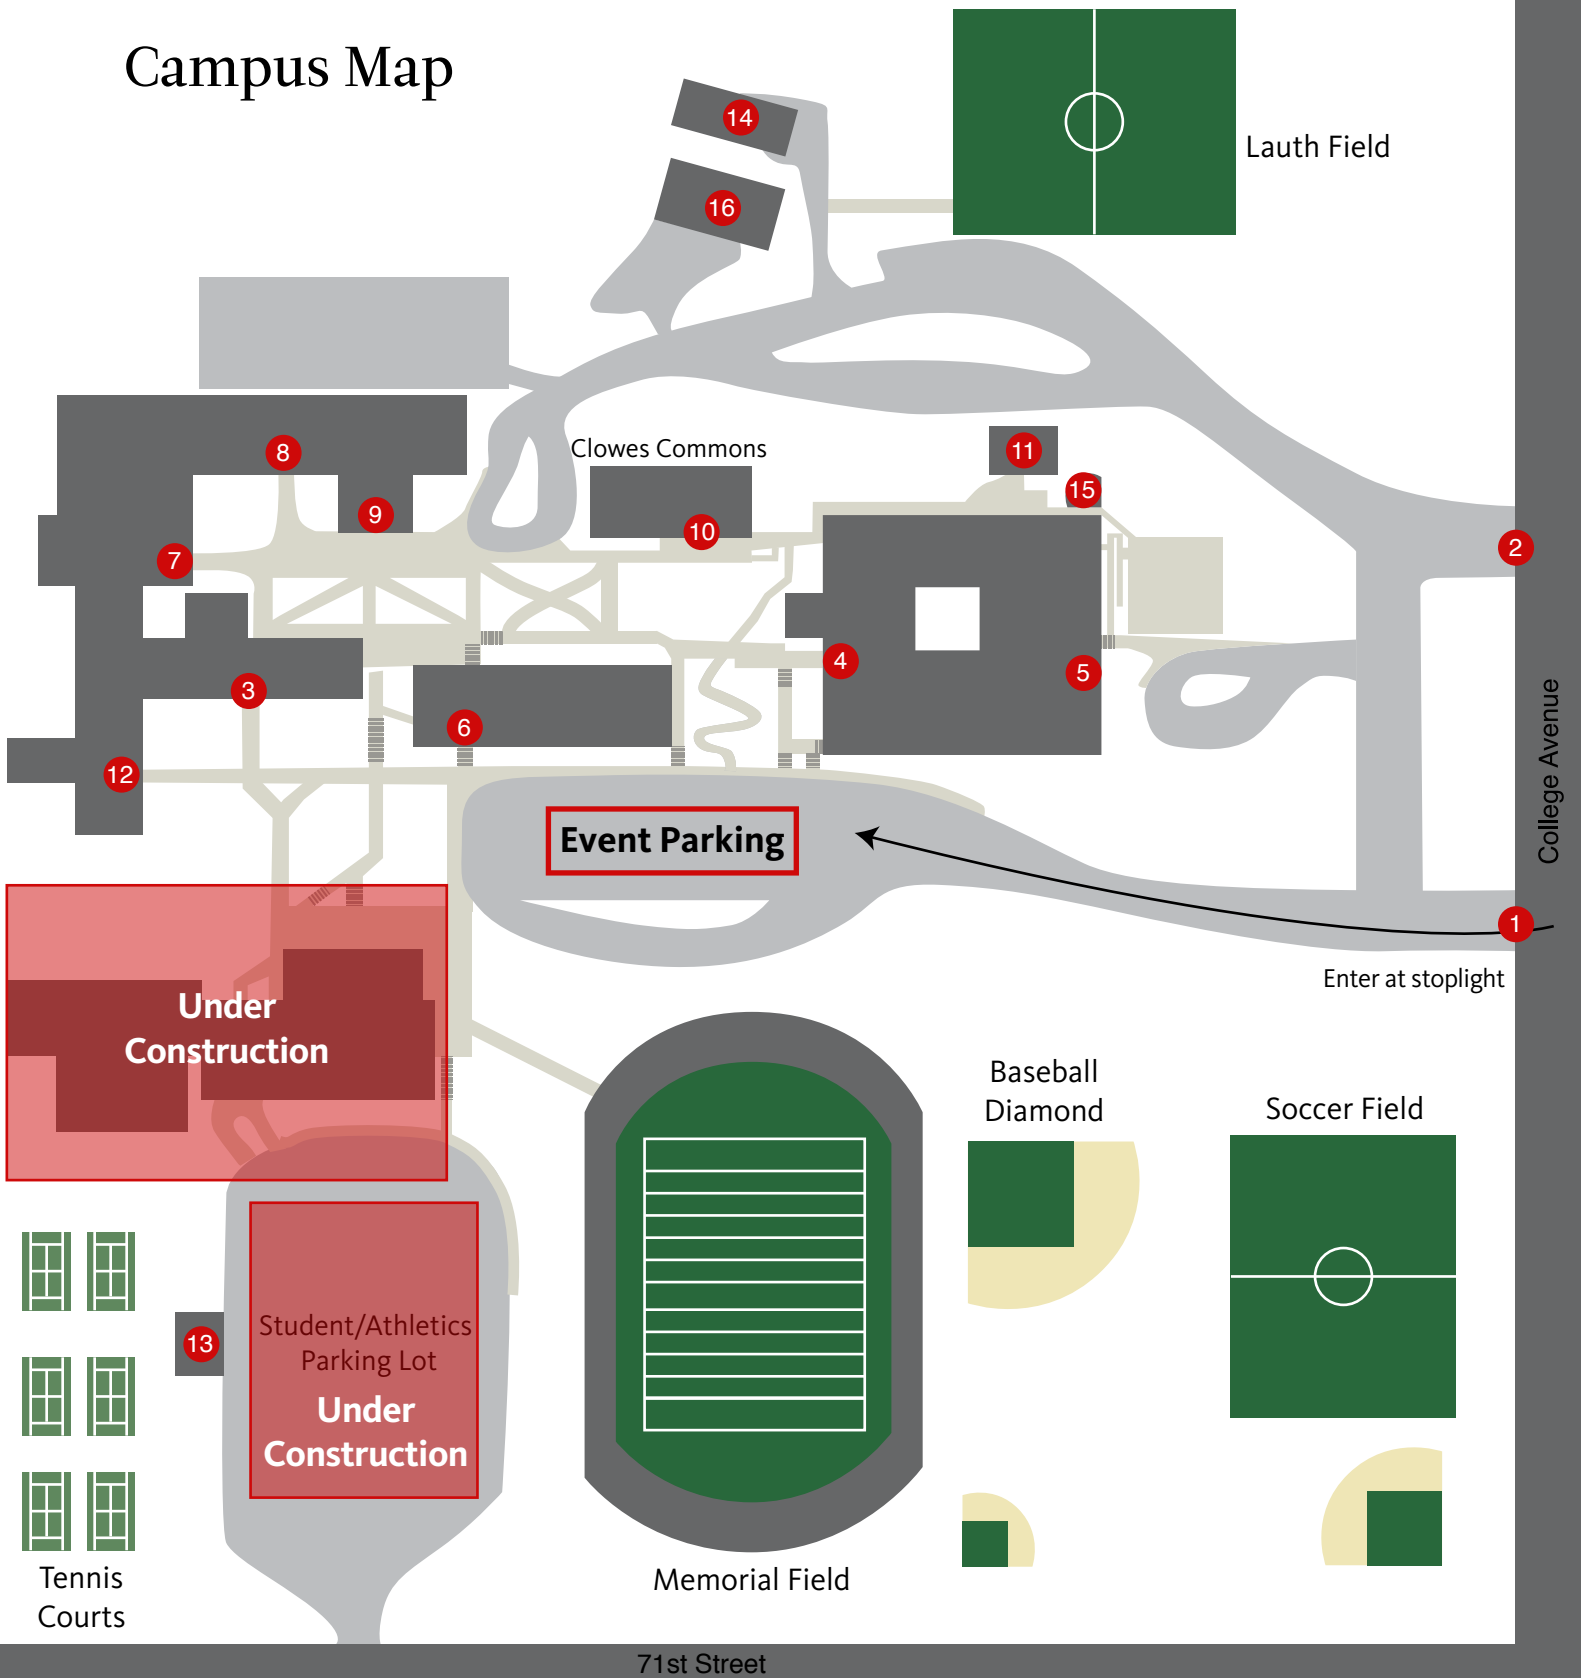

# Campus Map

- 1 Main Entrance
- 2 North Entrance
- 3 Admissions
- 4 Lower School
- 5 Hilbert Center
- 6 Middle School
- 7 Upper School
- 8 Fine Arts
- 9 Ayres Auditorium
- 10 Clowes Commons
- 11 Foster Hall
- 12 Ruth Lilly Center
- 13 Lilly Orchard Store
- 14 Shelter House
- 15 Ampitheater
- 16 Maintenance Building

**PARK TUDOR**  
 7200 North College Avenue  
 Indianapolis, IN 46240