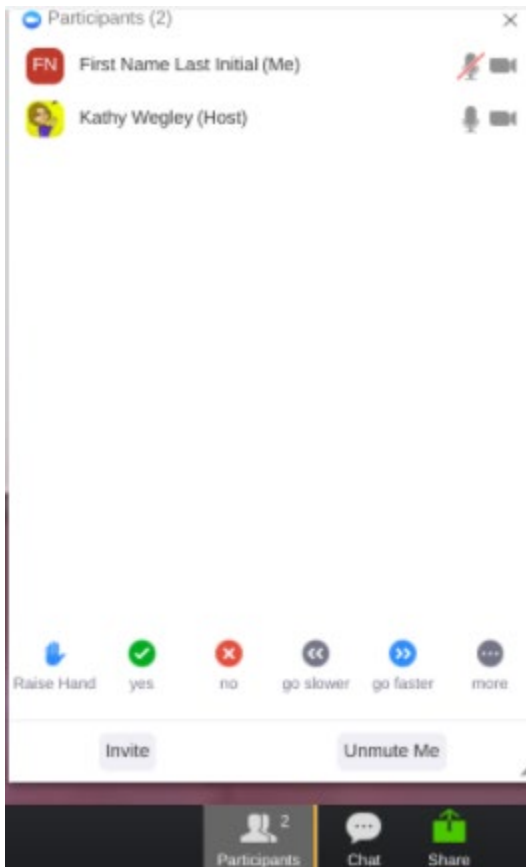

# Student Controls in Zoom

**Raise and Lower Hand**

Under Participants, you can find the icon to click to raise your hand. It is important to click the hand again if your questions were answered or if a raised hand is no longer needed.