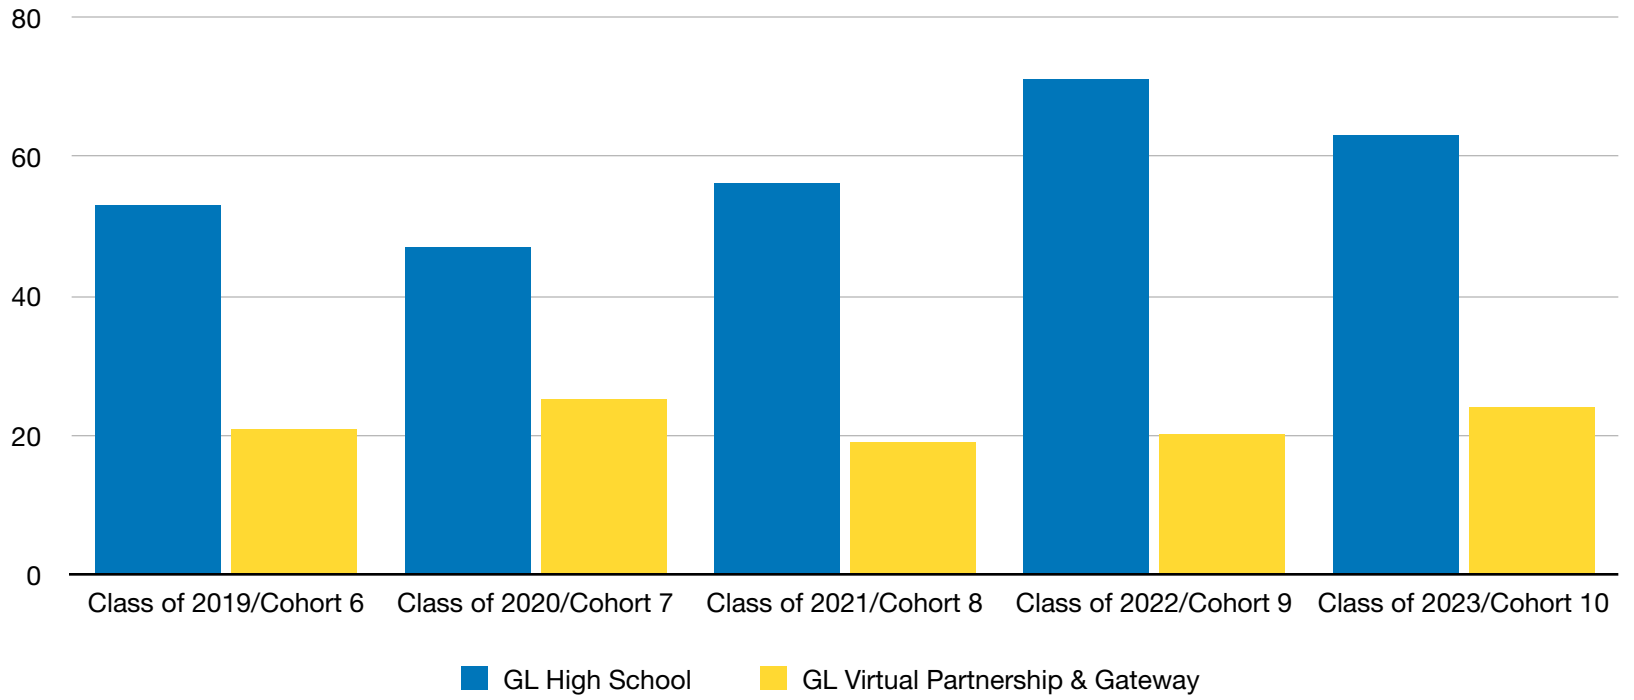

Chart 1

Gull Lake Early College Enrollment

	GL High School	GL Virtual Partnership & Gateway		
Class of 2019/Cohort 6	53	21		
Class of 2020/Cohort 7	47	25		
Class of 2021/Cohort 8	56	19		
Class of 2022/Cohort 9	71	20		
Class of 2023/Cohort 10	63	24		