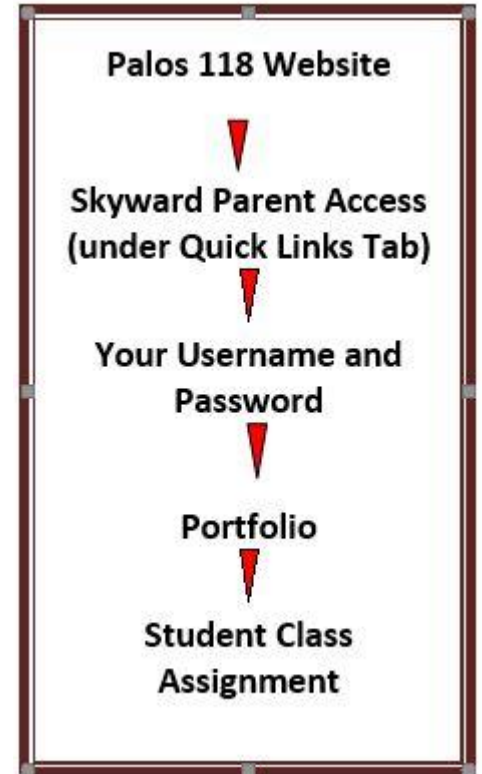

Palos School District 118

8800 W. 119th St. | Palos Park, IL 60464 | 708-448-4800 | www.palos118.org

INFORMATION PORTAL OPENS THURSDAY, AUGUST 27

Dear Parents/Guardians:

Welcome to a new school year!

Student class assignments will be available online beginning Thursday, August 27, 2020, at 9 a.m. You simply need to go to the Palos 118 website at www.palos118.org and choose the "Skyward Parent Access" link located under the "Quick Links" tab. You will then need to enter your current username and password. If you do not remember your password or login, use the "forgot your login/password" link to request a new password or login. Click on Portfolio to see your child's assignment. All information is secure and password protected.

Please call your school office if you need assistance or do not have computer/internet access.

East Elementary 708.448.1084, South Middle School 708.448.5971, West Elementary 708.448.6888

Transportation questions should be directed to Mary Meyer, Transportation Coordinator, at 708.448.4405.

Sincerely,

Dr. Anthony M. Scarsella
Superintendent of Schools

Arabic: الترجمة العربية

Polish: Polskie Tłumaczenie