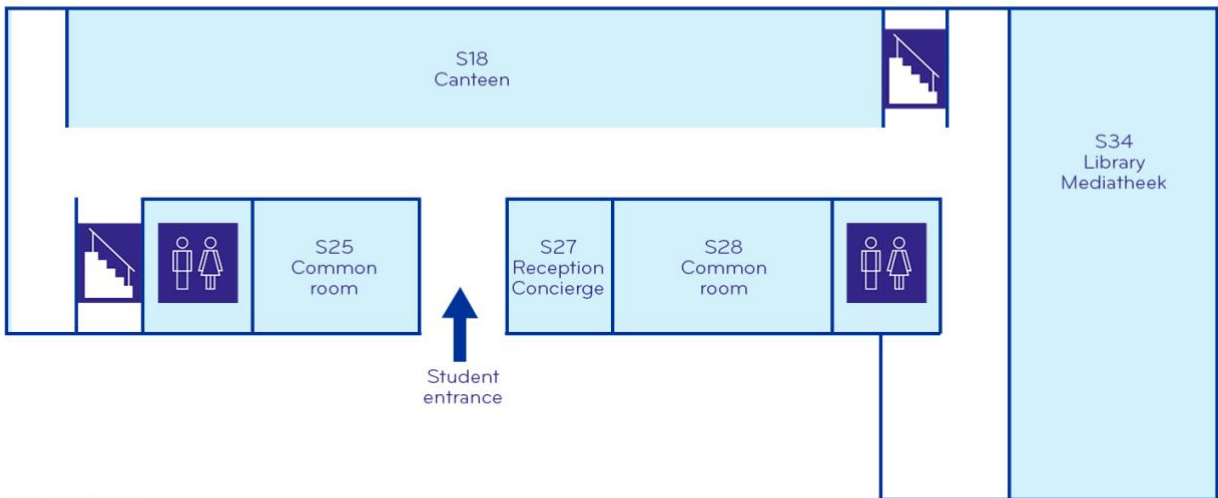

S SOUTERRAIN

SOUTERRAIN

S18 - Canteen
 S25 - Common room
 S28 - Common room
 S34 - Library mediatheek
 S27 - Reception/Concierge

Student entrance
 Lockers
 Toilets

O BEGANE GROND

BEGANE GROND

0.20 - English	0.38 - French	0.35 - Deputy Director
0.21 - English	0.39 - French	0.27 - Facility Manager
0.22 - Dutch	0.29 - Science	
0.23 - Dutch	0.48 - Science	Toilets
0.24 - Latin	0.40 - Support	
0.25 - Ethics	0.43 - TOA	
0.36 - German	0.19 - Meeting room	
0.37 - German	0.28 - Stockroom	

1 EERSTE VERDIEPING

EERSTE VERDIEPING

1.18 - Support
1.19 - Support
1.35 - Support
1.21 - Science
1.23 - Science
1.33 - Science
1.37 - Science
1.45 - Science

1.22 - ICT
1.24 - ICT
1.38 - Mathematics
1.39 - Mathematics
1.40 - Mathematics
1.50 - Mathematics