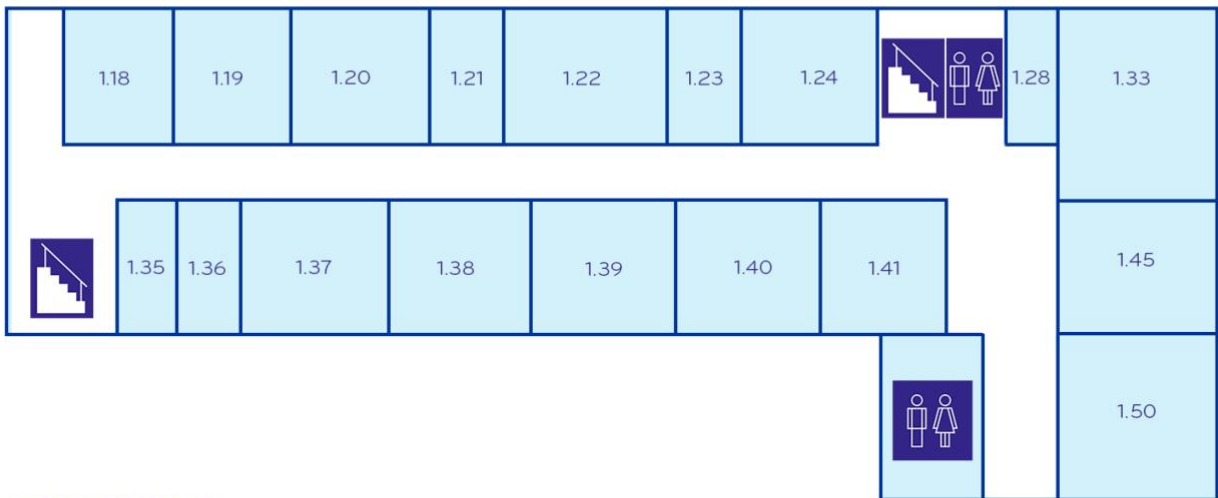

S SOUTERRAIN

SOUTERRAIN

S18 - Canteen
 S25 - Common room
 S28 - Common room
 S34 - Library mediatheek
 S27 - Reception/Concierge

Student entrance
 Lockers
 Toilets

O BEGANE GROND

BEGANE GROND

0.20 - English	0.38 - French	0.35 - Deputy Director
0.21 - English	0.39 - French	0.27 - Facility Manager
0.22 - Dutch	0.29 - Science	
0.23 - Dutch	0.48 - Science	Toilets
0.24 - Latin	0.40 - Support	
0.25 - Ethics	0.43 - TOA	
0.36 - German	0.19 - Meeting room	
0.37 - German	0.28 - Stockroom	

1 EERSTE VERDIEPING

EERSTE VERDIEPING

1.18 - Support
1.19 - Support
1.35 - Support
1.21 - Science
1.23 - Science
1.33 - Science
1.37 - Science
1.45 - Science

1.22 - ICT
1.24 - ICT
1.38 - Mathematics
1.39 - Mathematics
1.40 - Mathematics
1.50 - Mathematics