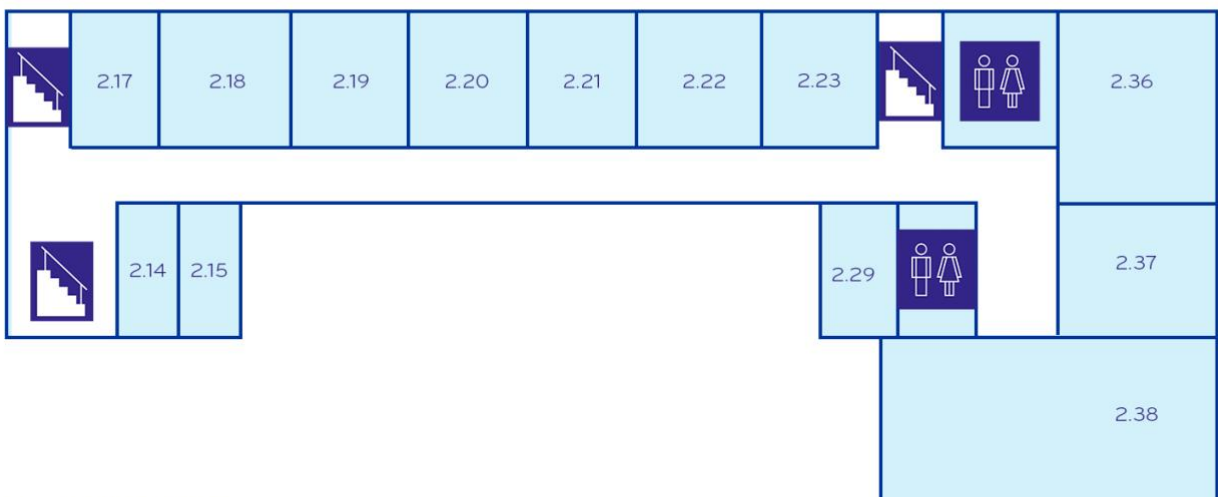

S SOUTERRAIN

SOUTERRAIN

S18 - Canteen
 S25 - Common room
 S28 - Common room
 S34 - Library mediatheek
 S27 - Reception/Concierge

Student entrance
 Lockers
 Toilets

O BEGANE GROND

BEGANE GROND

0.20 - English	0.38 - French	0.35 - Deputy Director
0.21 - English	0.39 - French	0.27 - Facility Manager
0.22 - Dutch	0.29 - Science	
0.23 - Dutch	0.48 - Science	Toilets
0.24 - Latin	0.40 - Support	
0.25 - Ethics	0.43 - TOA	
0.36 - German	0.19 - Meeting room	
0.37 - German	0.28 - Stockroom	

1 EERSTE VERDIEPING

EERSTE VERDIEPING

1.18 - Support
1.19 - Support
1.35 - Support
1.21 - Science
1.23 - Science
1.33 - Science
1.37 - Science
1.45 - Science

1.22 - ICT
1.24 - ICT
1.38 - Mathematics
1.39 - Mathematics
1.40 - Mathematics
1.50 - Mathematics

1.23 - ICT Coordinator
1.41 - Cycle Leader
1.36 - Assistant Deputy Director

Toilets

2 TWEEDE VERDIEPING

TWEEDE VERDIEPING

2.17 - Classroom
2.18 - Geography
2.19 - Geography
2.20 - History
2.21 - History
2.22 - Human Science
2.23 - Human Science
2.36 - Art
2.37 - Art
2.38 - Art