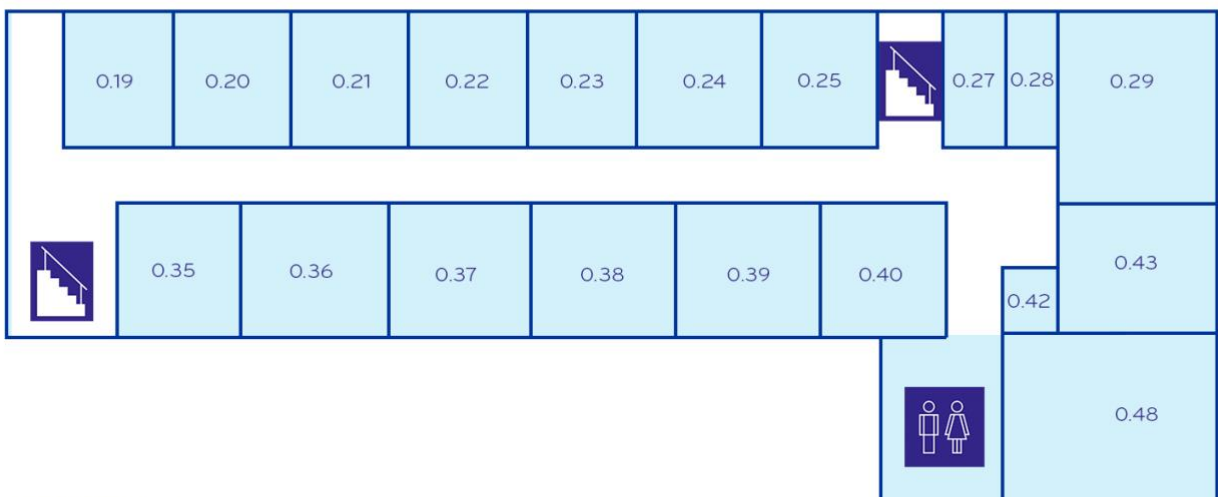

S SOUTERRAIN

SOUTERRAIN

S18 - Canteen
 S25 - Common room
 S28 - Common room
 S34 - Library mediatheek
 S27 - Reception/Concierge

Student entrance
 Lockers
 Toilets

O BEGANE GROND

BEGANE GROND

0.20 - English	0.38 - French	0.35 - Deputy Director
0.21 - English	0.39 - French	0.27 - Facility Manager
0.22 - Dutch	0.29 - Science	
0.23 - Dutch	0.48 - Science	Toilets
0.24 - Latin	0.40 - Support	
0.25 - Ethics	0.43 - TOA	
0.36 - German	0.19 - Meeting room	
0.37 - German	0.28 - Stockroom	

1 EERSTE VERDIEPING

EERSTE VERDIEPING

1.18 - Support
1.19 - Support
1.35 - Support
1.21 - Science
1.23 - Science
1.33 - Science
1.37 - Science
1.45 - Science

1.22 - ICT
1.24 - ICT
1.38 - Mathematics
1.39 - Mathematics
1.40 - Mathematics
1.50 - Mathematics