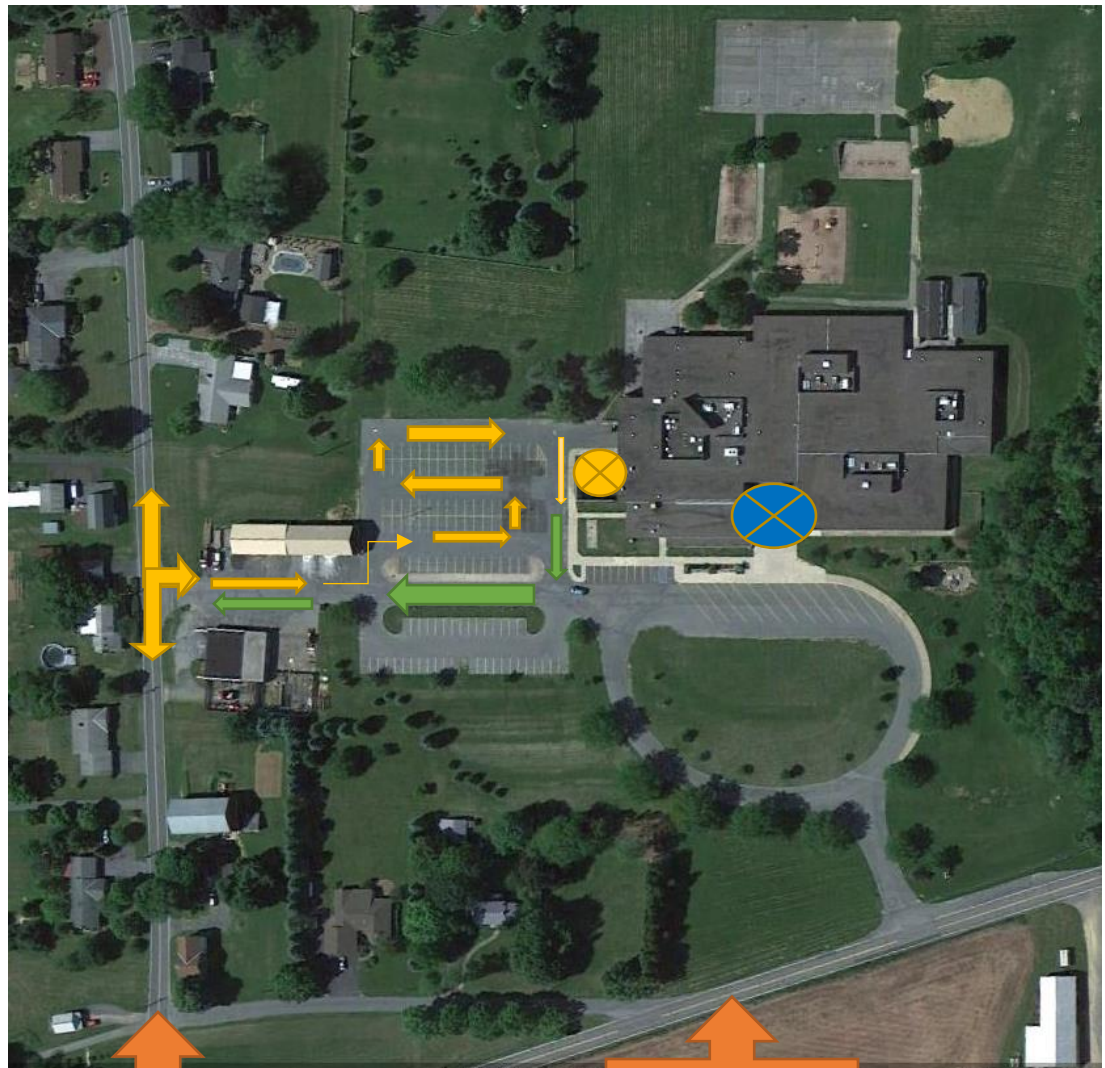

KERNSVILLE ELEMENTARY SCHOOL

Parent Drop Off and Pick Up Instructions

**** NEW FOR 20/21 ****

Parents must enter school grounds via Shankweiler Road and follow the path indicated by the yellow arrows. Parents will remain in their vehicle and drop their child(s) off with a staff member at the drop off area and exit the school grounds via the path indicated by the green arrows.

Parent Pick Up at the end of the school day will now follow this same procedure. **Parents will no longer exit their vehicle.** As they pull up to the pick up area their child(s) will be sent to the car.

**Drop Off
And
Pick Up
Area**

**Main School
Entrance**
*Students arriving
late or leaving
school early*

Shankweiler Rd

Kernsville
Road