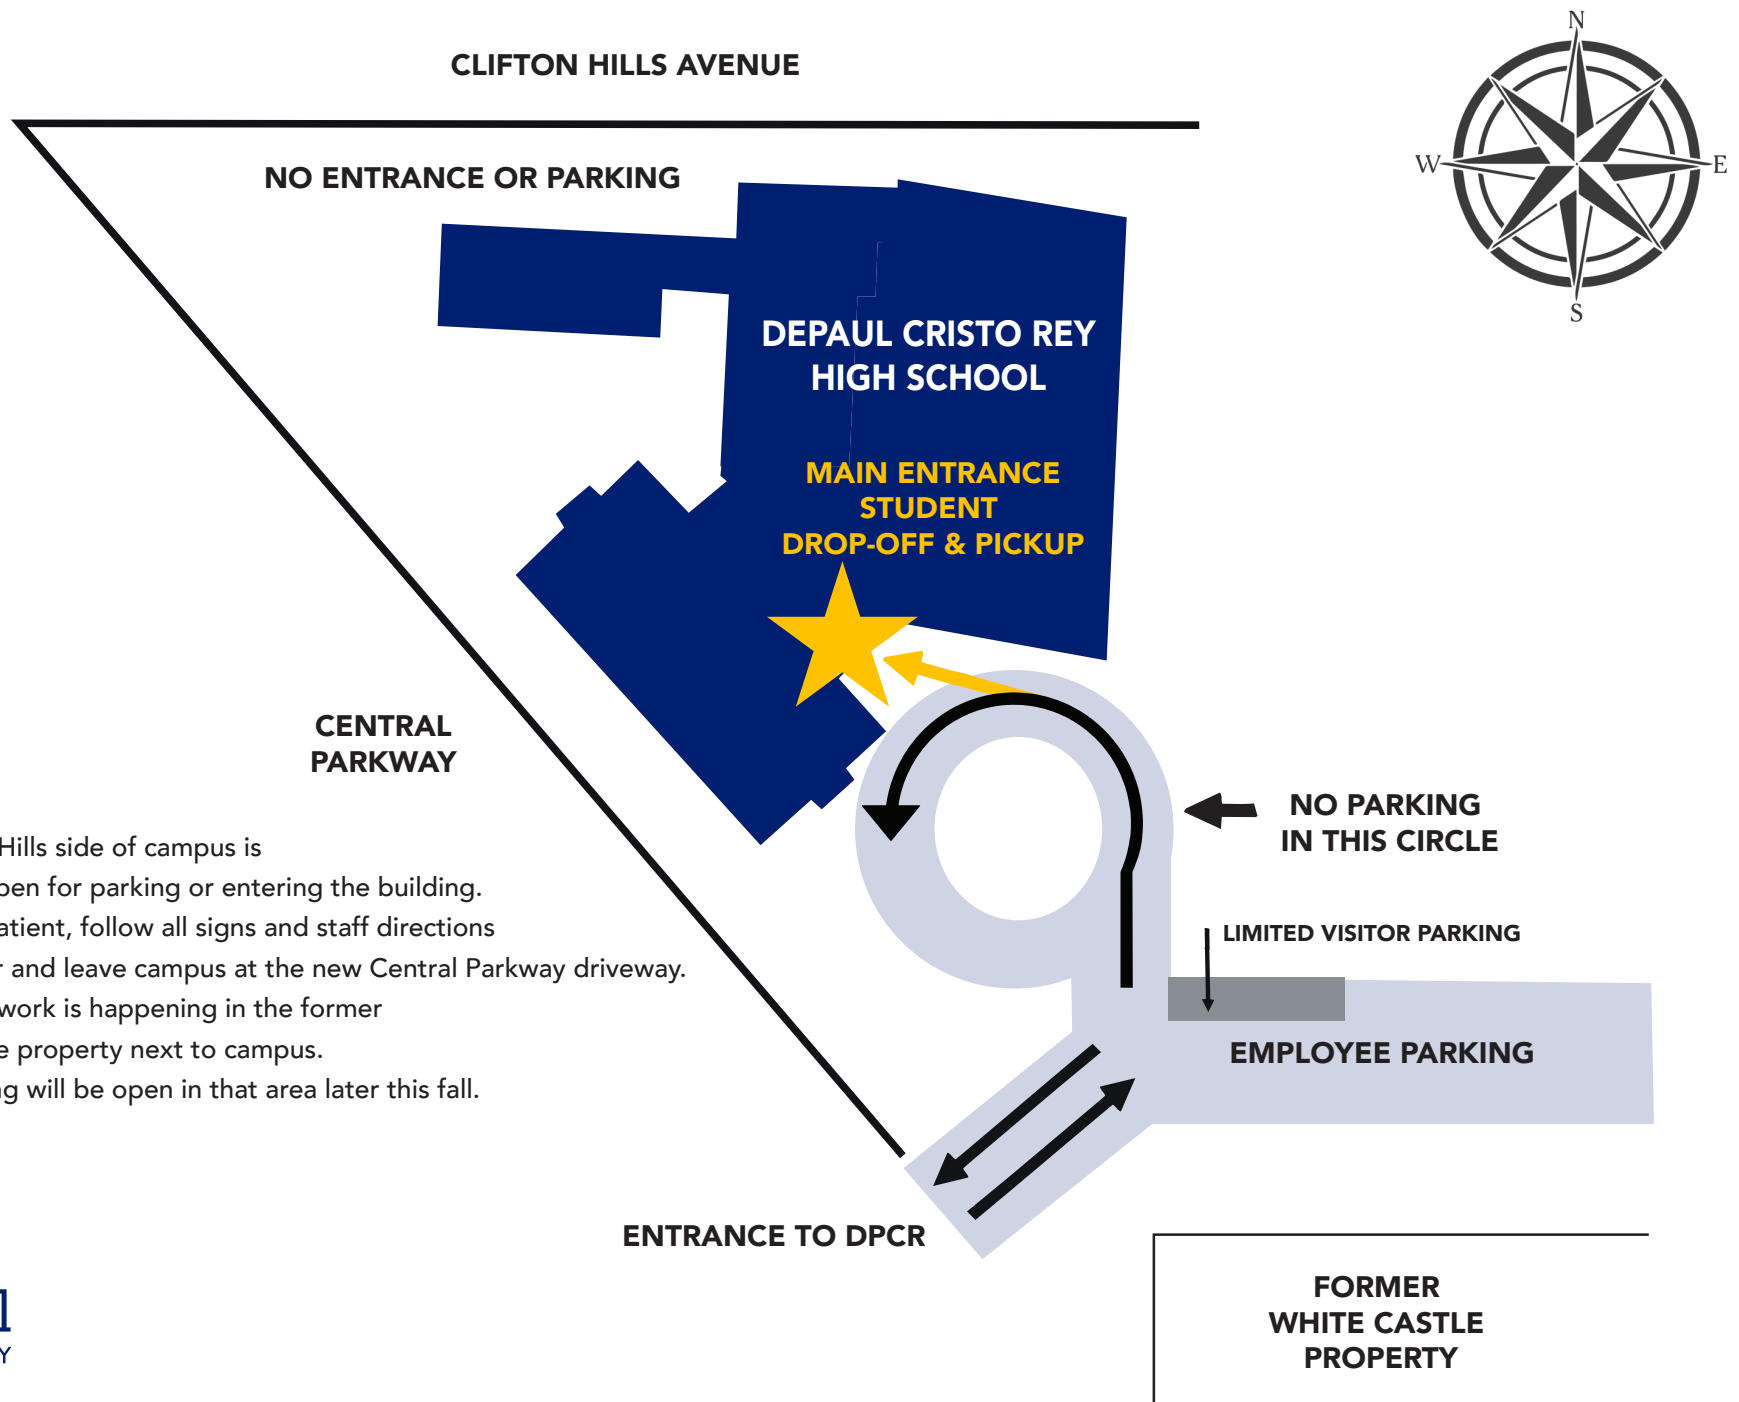

CAMPUS MAP FOR AUGUST & SEPTEMBER ONLY

- The Clifton Hills side of campus is no longer open for parking or entering the building.
- Please be patient, follow all signs and staff directions as you enter and leave campus at the new Central Parkway driveway.
- Demolition work is happening in the former White Castle property next to campus.
- More parking will be open in that area later this fall.