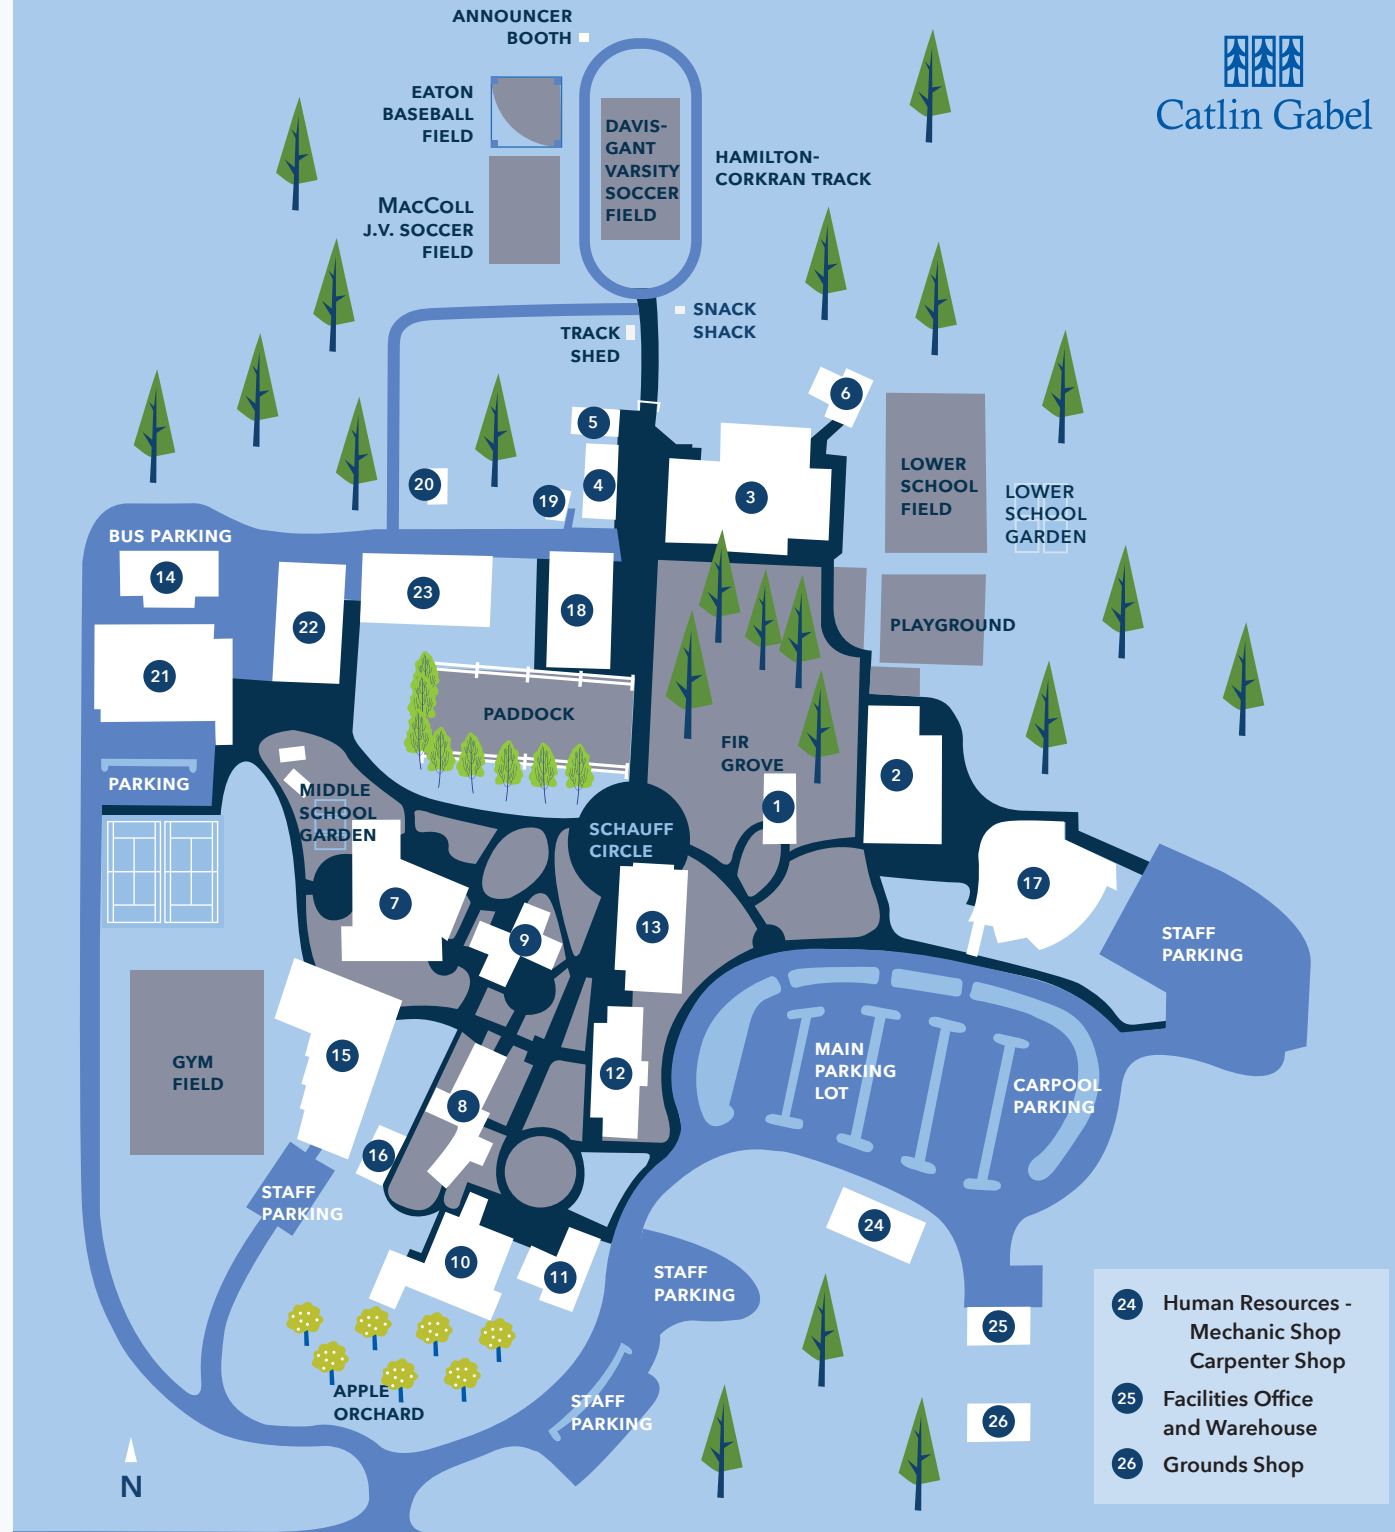

# CATLIN GABEL CAMPUS

- 1 Administration - Toad Hall  
Head of School  
Admissions  
Advancement  
Alumni Relations  
Communications
- 2 Beginning School- The Beehive
- 3 Lower School (LS)
- 4 LS - Music
- 5 LS - Woodsby Languages
- 6 LS - Art Barn
- 7 Warren Middle School
- 8 US - Dant House  
Upper School (US) Office
- 9 US - Vollum Humanities Center  
Learning Center  
IT Office
- 10 US - Semler Science
- 11 US - Math
- 12 US - Hillman Modern Languages
- 13 US - James F. Miller Library  
College Counseling (upper)  
Jubitz Room (lower)  
Gerlinger Auditorium (lower)
- 14 US - The Outback-Robotics  
and Engineering
- 15 Creative Arts Center  
Gallery (upper)  
Black Box Theater (lower)
- 16 US - 3-D Studio
- 17 Cabell Center Theater
- 18 Food Services - Barn  
Business Office (lower)  
After School Programs (lower)  
BS Music- The Cottage (lower)
- 19 After School Program - Nutshell
- 20 MS and US Music - Chipmunk Hollow
- 21 Athletics - Miller Swigert Gymnasium
- 22 Athletics - Indoor Tennis Court 1  
Ceramics (lower level)  
Woodshop (lower level)
- 23 Athletics - Indoor Tennis Court 2  
Ceramics (lower level)  
Woodshop (lower level)

- 24 Human Resources -  
Mechanic Shop  
Carpenter Shop
- 25 Facilities Office  
and Warehouse
- 26 Grounds Shop