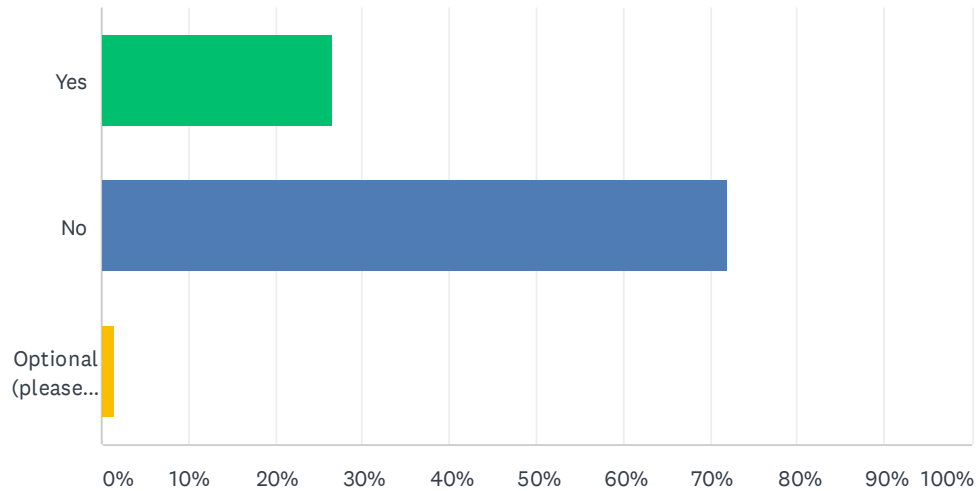

Q3 If Loughlin had to adopt a virtual (or partially virtual) education model at some point in the 2020-2021 school year, would you need to borrow any devices from the school for each child to have an individual device?

Answered: 293 Skipped: 0

ANSWER CHOICES	RESPONSES	
Yes	26.62%	78
No	72.01%	211
Optional (please explain)	1.37%	4
TOTAL		293