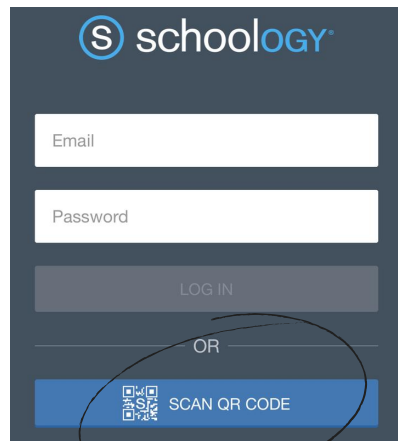

How to Login to Schoology with iPad

1

iPad

2

Click on "continue"

3

Click the "Scan QR Code" then Scan the QR code provided by your teacher

4