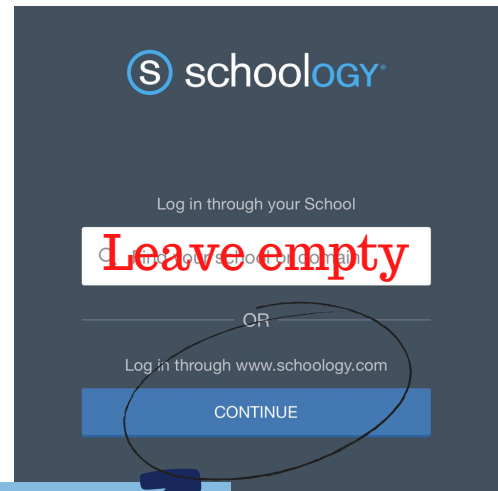

How to Login to Schoology with iPad

1

iPad

2

Click on "continue"

3

Click the "Scan QR Code" then Scan the QR code provided by your teacher

4