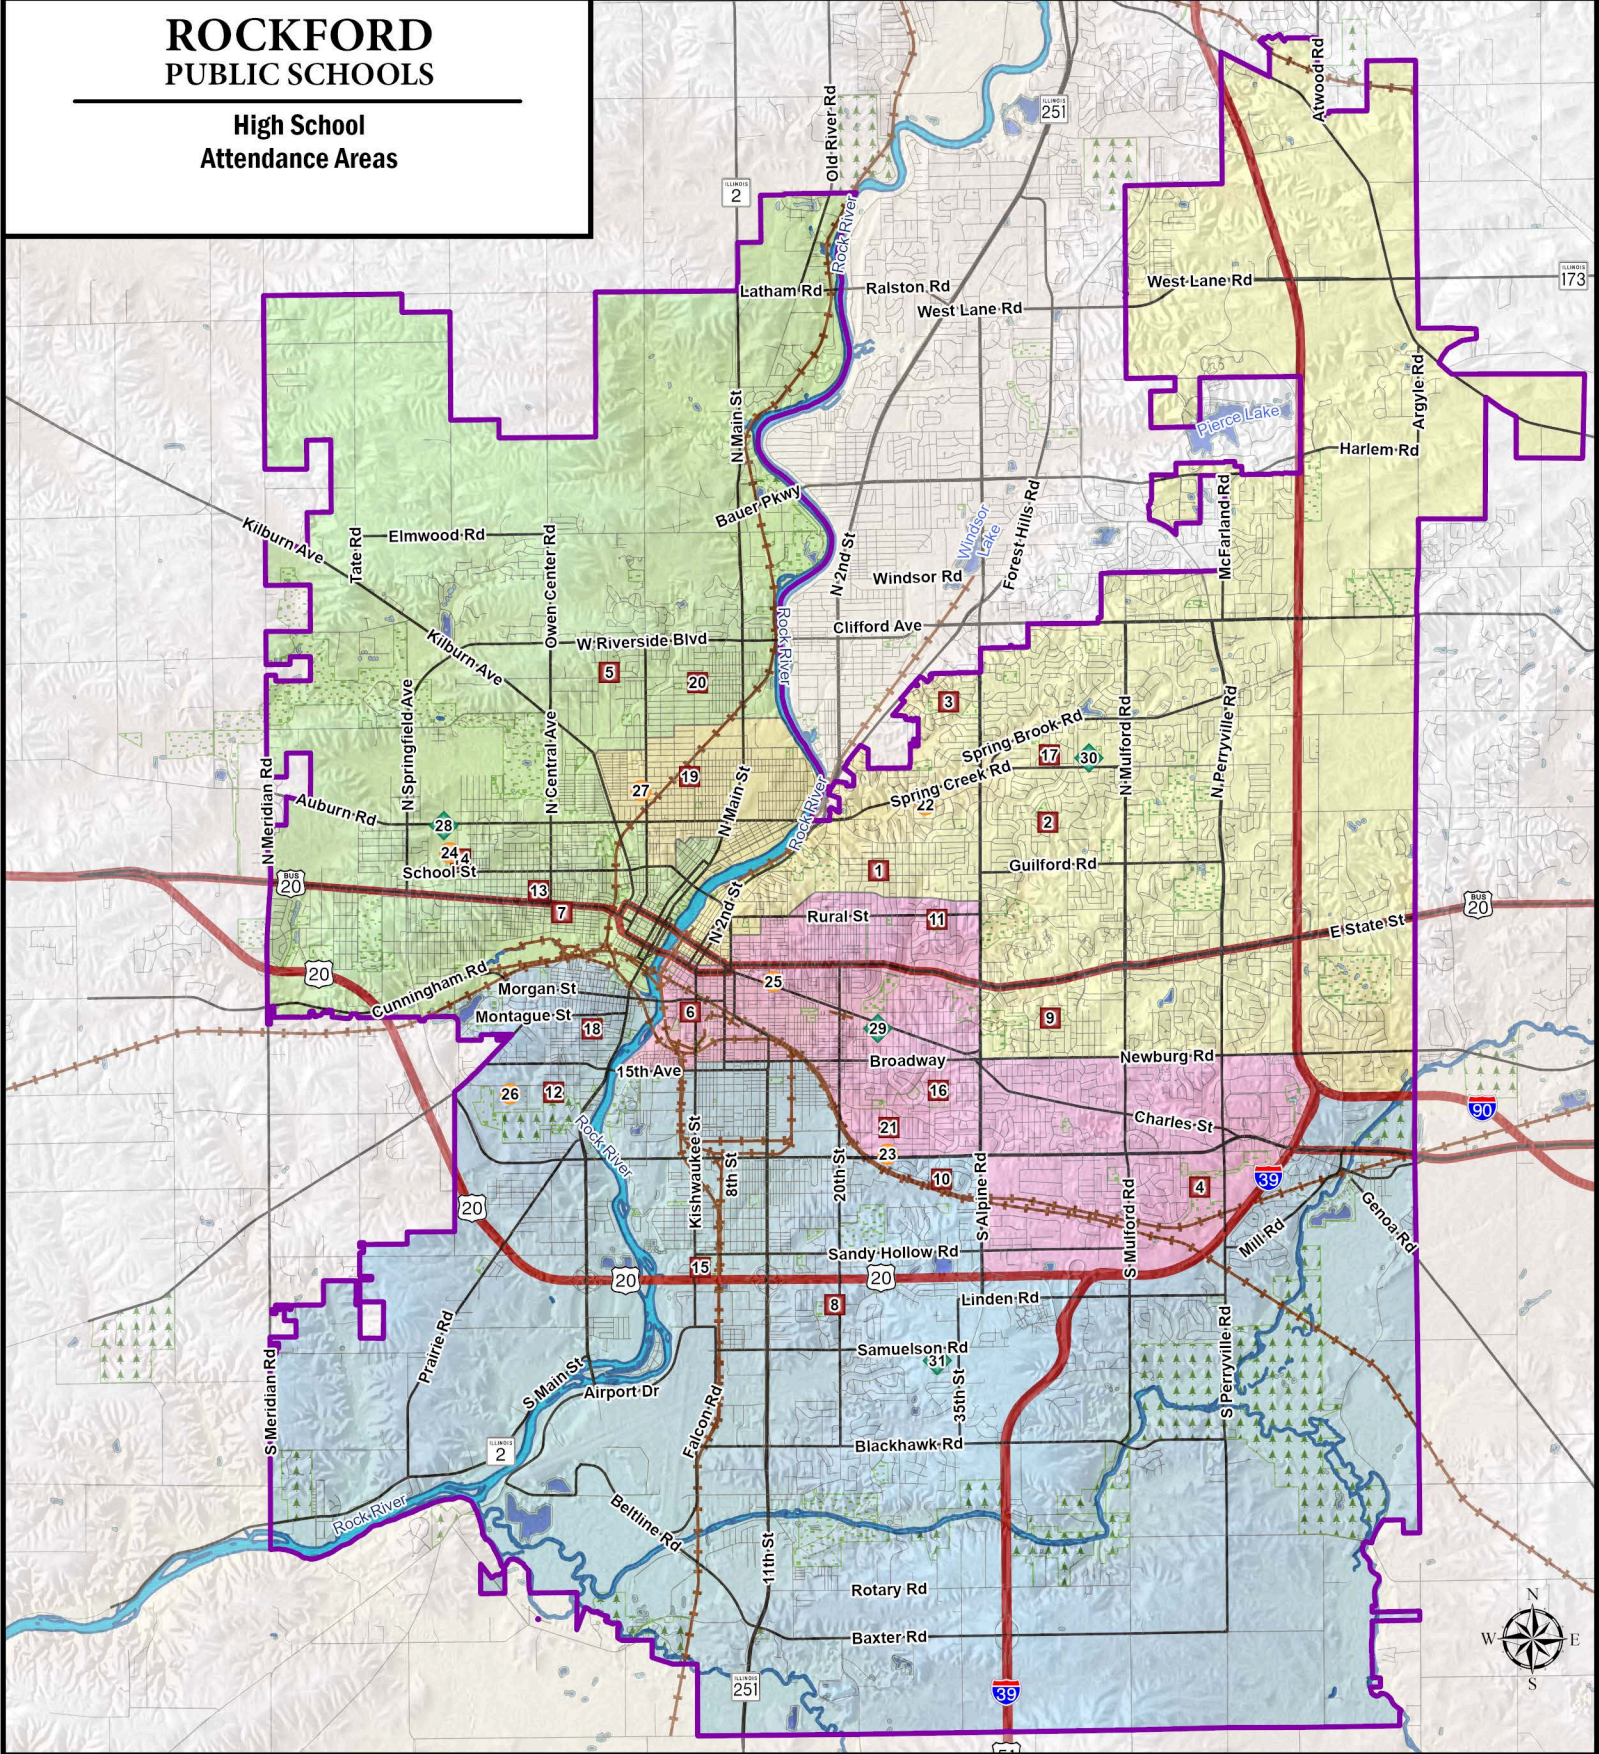

ROCKFORD PUBLIC SCHOOLS

High School Attendance Areas

- District Boundary
- Elementary Schools
- Middle Schools
- High Schools
- Forest
- Park

Elementary Schools			
1. Bloom Elementary	11. Johnson Elementary	21. Whitehead Elementary	29. East High
2. Brookview Elementary	12. Lathrop Elementary	Middle Schools	
3. Carlson Elementary	13. Lewis Lemon Elementary	22. Eisenhower Middle	30. Guilford High
4. Cherry Valley Elementary	14. McIntosh Elementary	23. Flinn Middle	31. Jefferson High
5. Conklin Elementary	15. Riverdahl Elementary	24. Kennedy Middle	
6. Constance Lane Elementary	16. Rolling Green Elementary	25. Lincoln Middle	
7. Ellis Elementary	17. Spring Creek Elementary	26. RESA Middle	
8. Froberg Elementary	18. Washington Elementary	27. West Middle	
9. Gregory Elementary	19. Welsh Elementary	High Schools	
10. Hillman Elementary	20. West View Elementary	28. Auburn High	

Mapping data provided by Winnebago County, Rockford Public Schools, Illinois DNR, IDOT, US Census Bureau, and ESRI. Map created January 2020 by RSP & Associates, LLC.