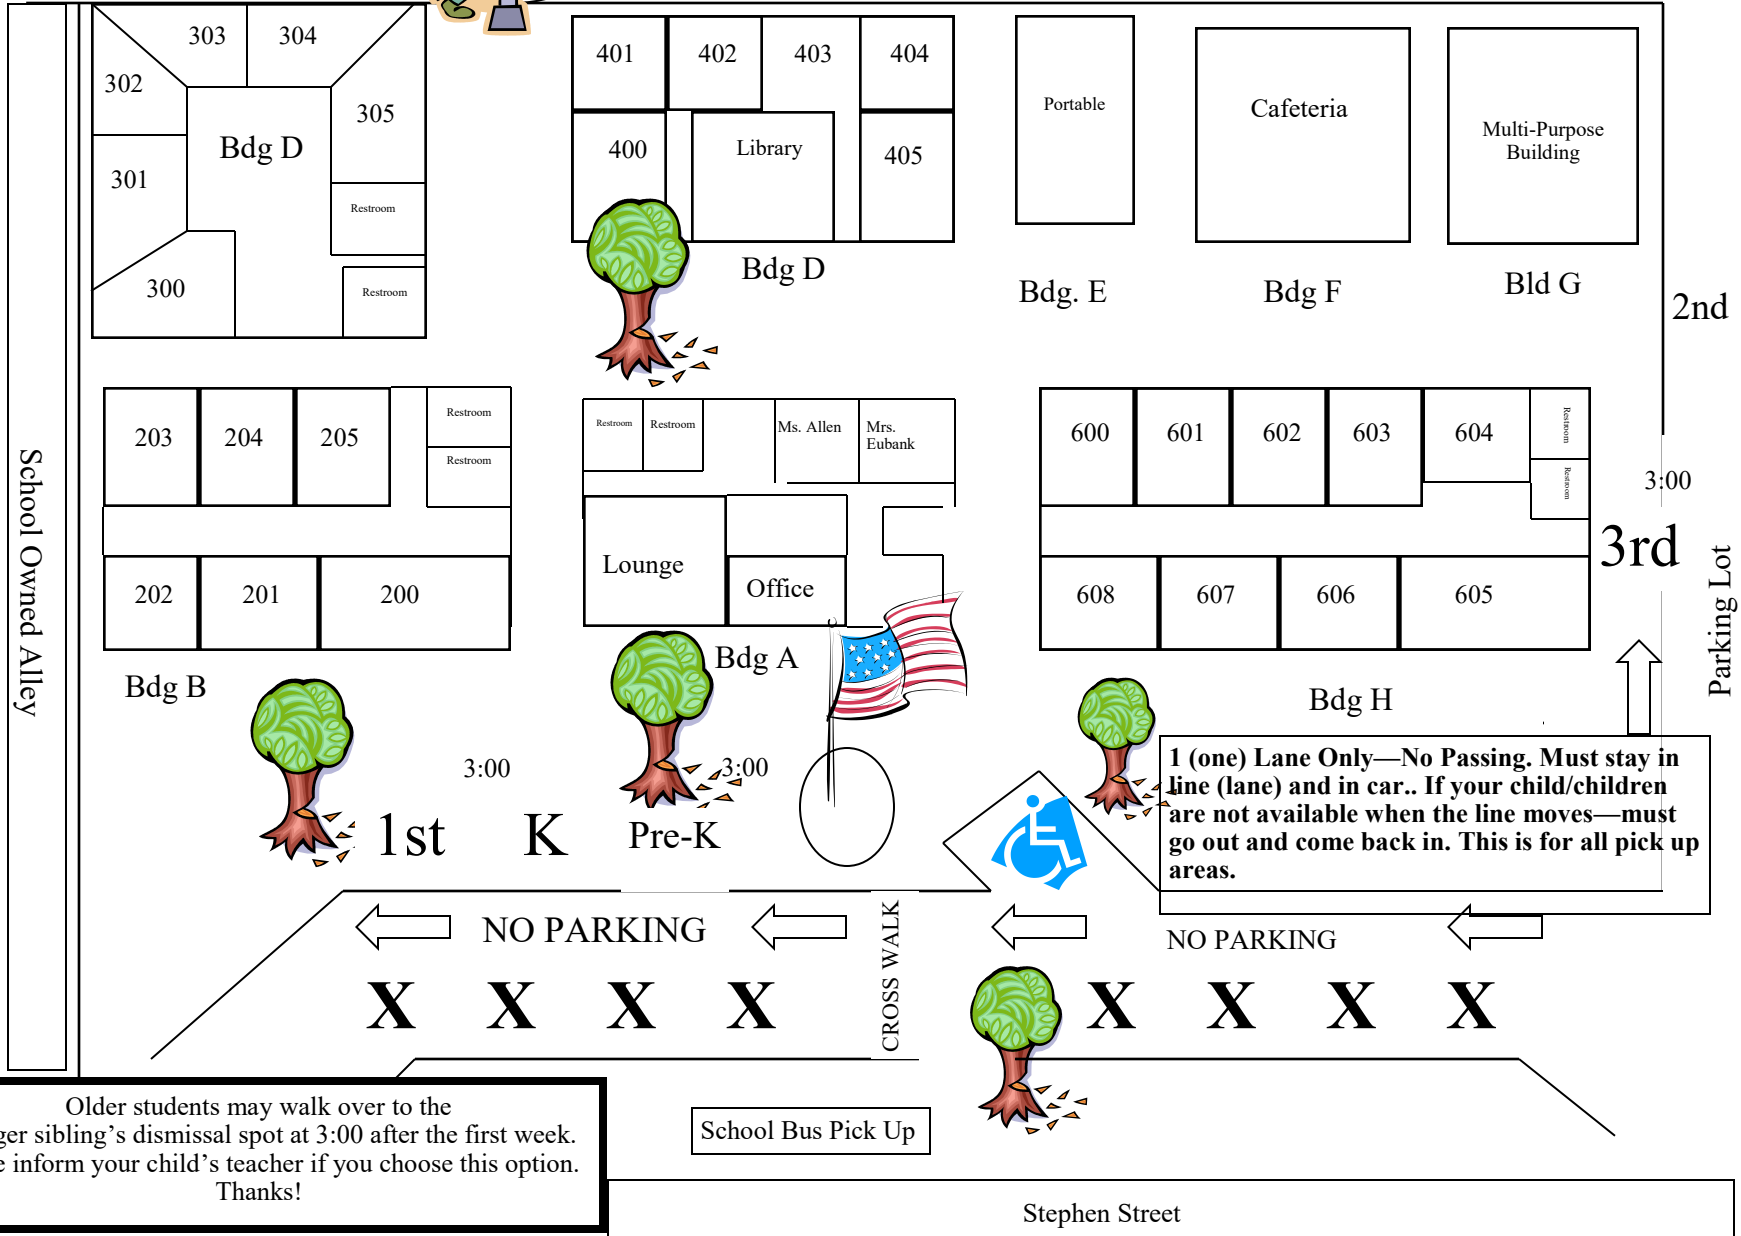

McDevitt Street

# Belaire Dismissal Sites

Back Cafeteria Parking Lot/  
Day Care Pick up

Older students may walk over to the younger sibling's dismissal spot at 3:00 after the first week. Please inform your child's teacher if you choose this option. Thanks!