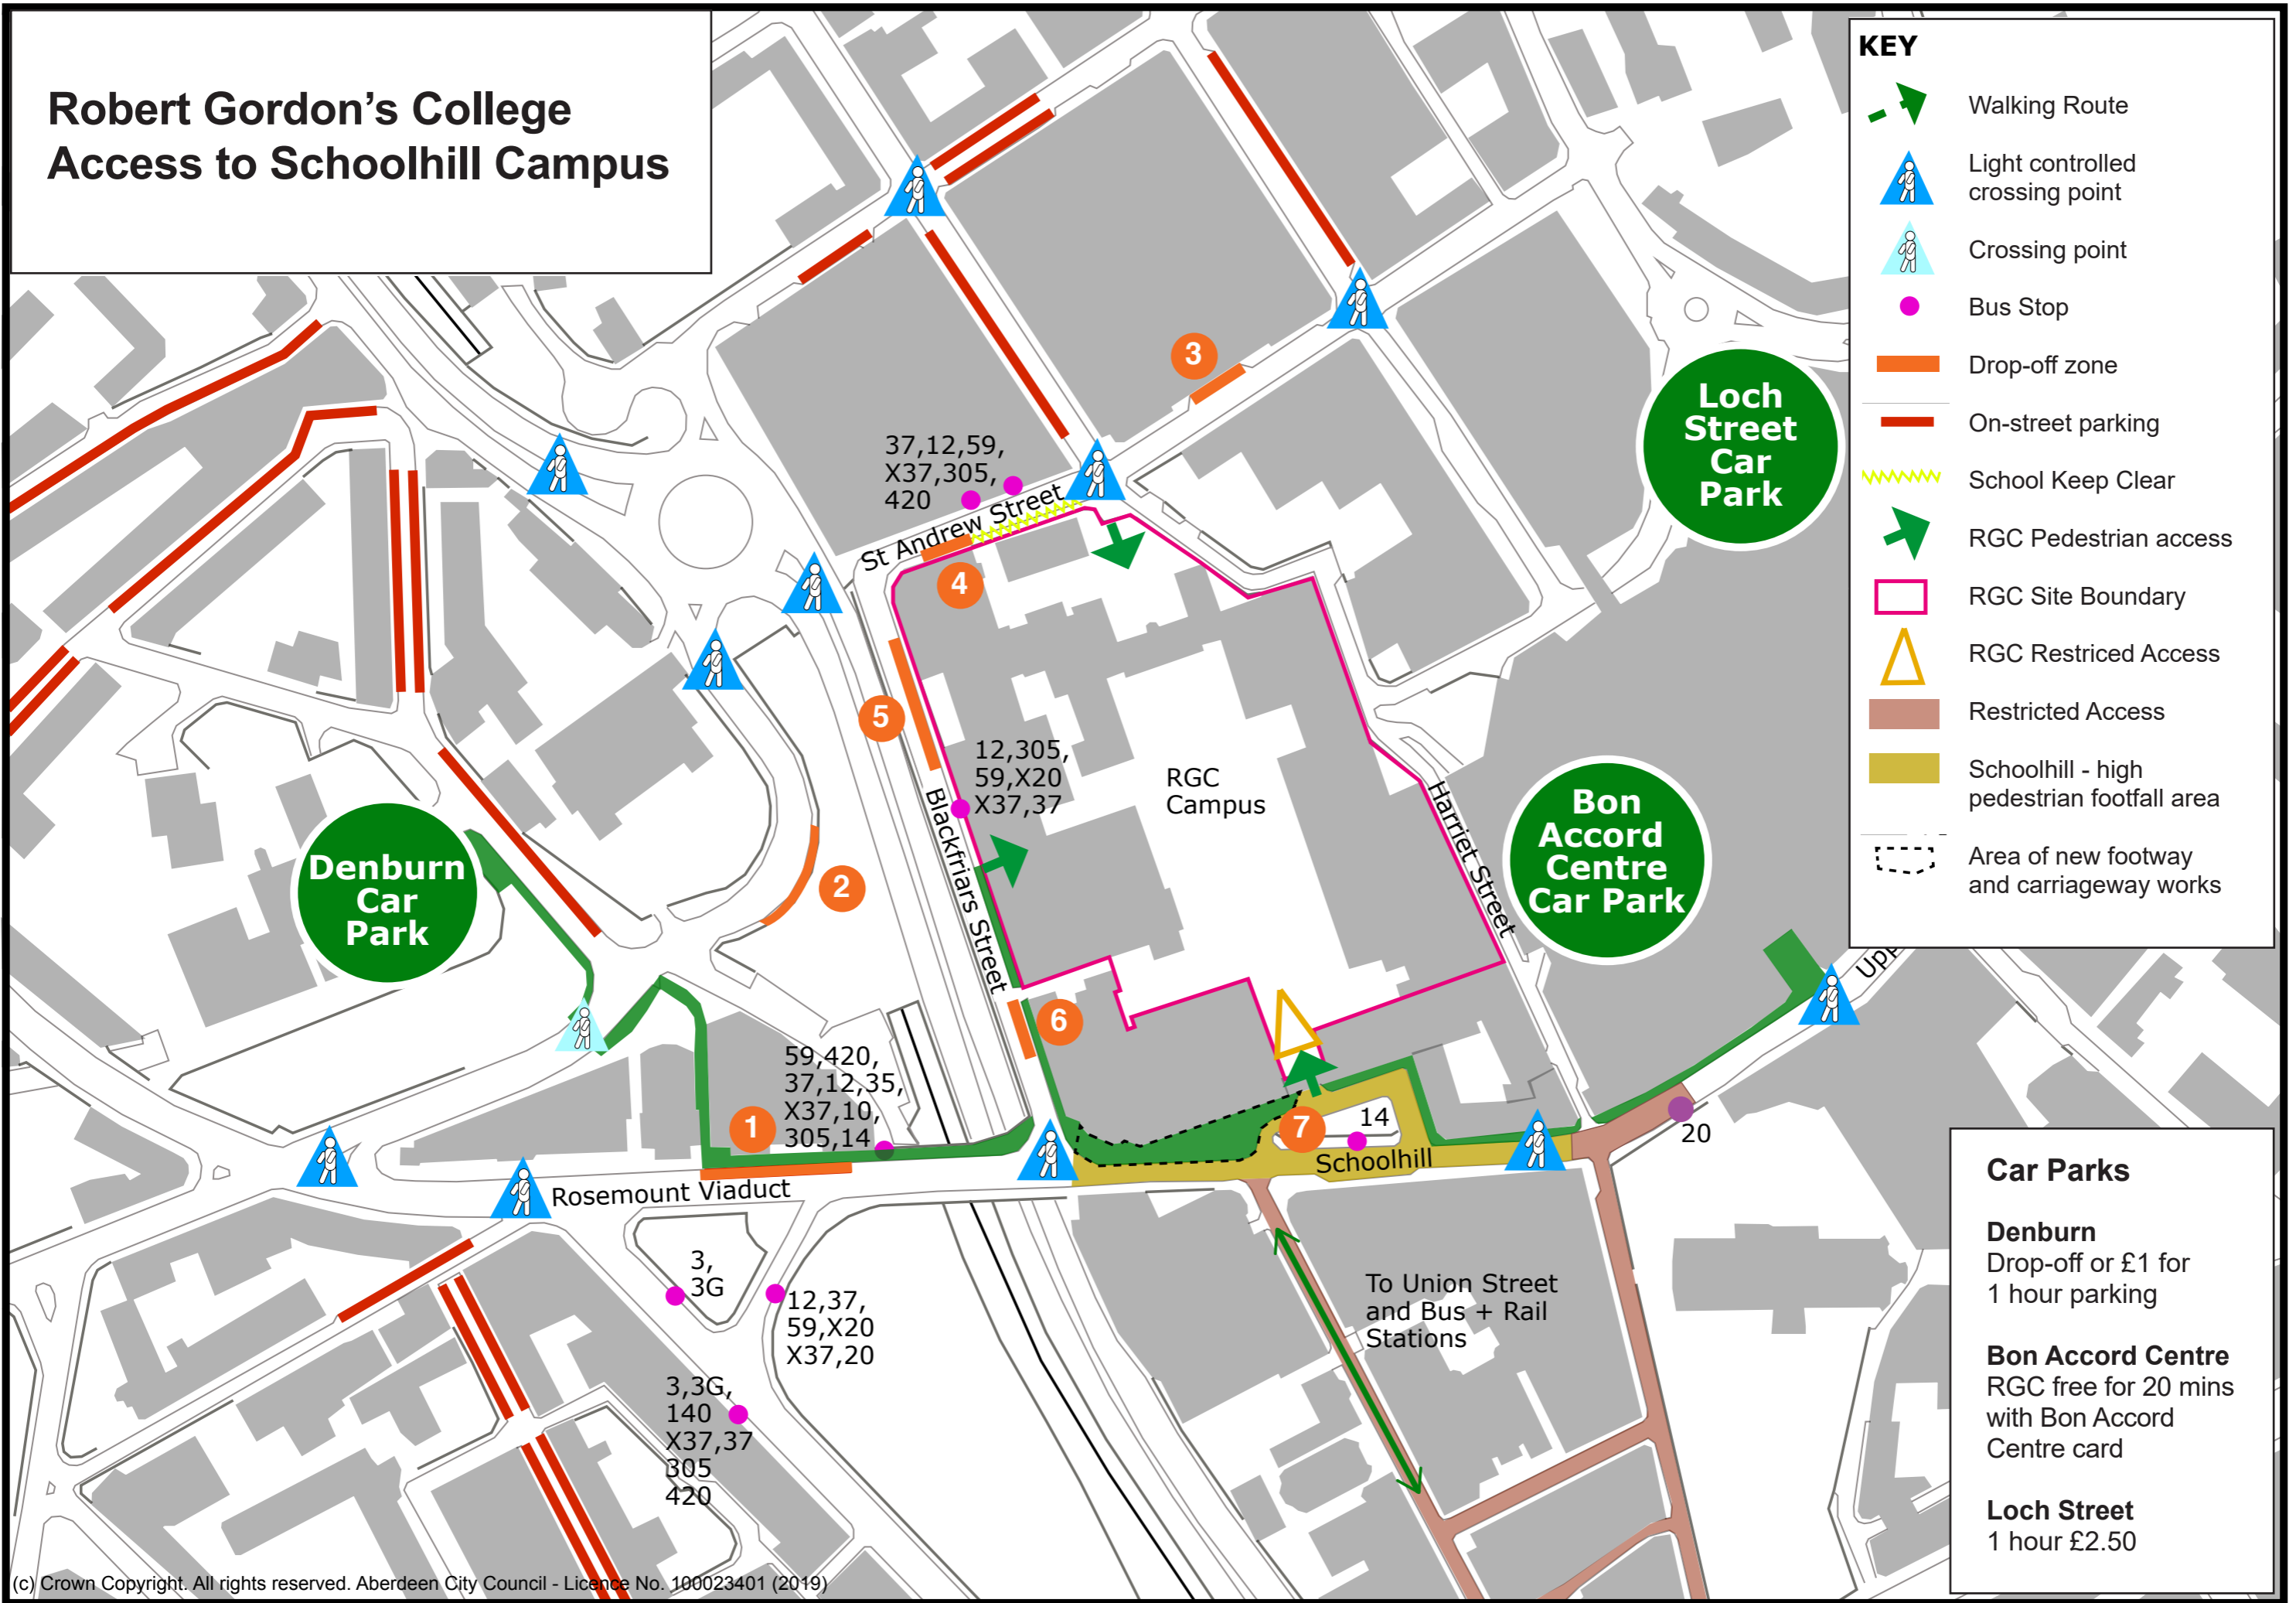

# Robert Gordon's College Access to Schoolhill Campus

**KEY**

- Walking Route
- Light controlled crossing point
- Crossing point
- Bus Stop
- Drop-off zone
- On-street parking
- School Keep Clear
- RGC Pedestrian access
- RGC Site Boundary
- RGC Restricted Access
- Restricted Access
- Schoolhill - high pedestrian footfall area
- Area of new footway and carriageway works

**Car Parks**

**Denburn**  
Drop-off or £1 for 1 hour parking

**Bon Accord Centre**  
RGC free for 20 mins with Bon Accord Centre card

**Loch Street**  
1 hour £2.50