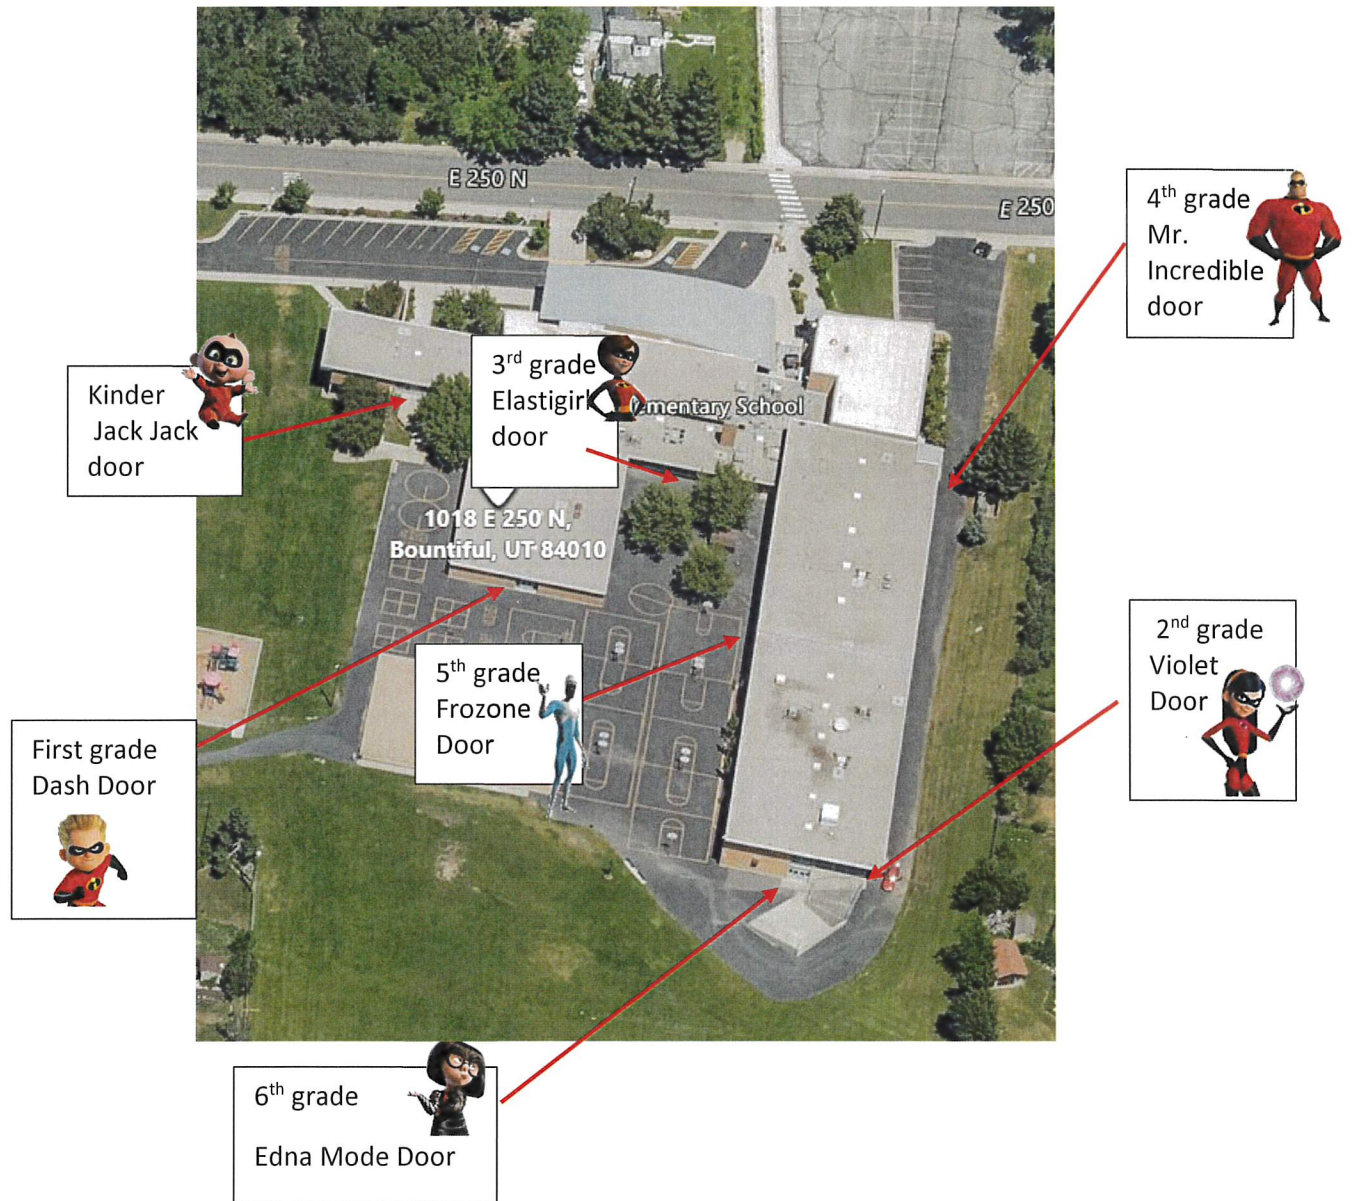

All Students must line up at their grade level door. Teachers will bring their students in every morning. They will be released from their grade level door. Families will need to decide on a meeting spot outside of building. They will not be allowed back into the school. **Students should not be dropped off prior to 8:35 am.**