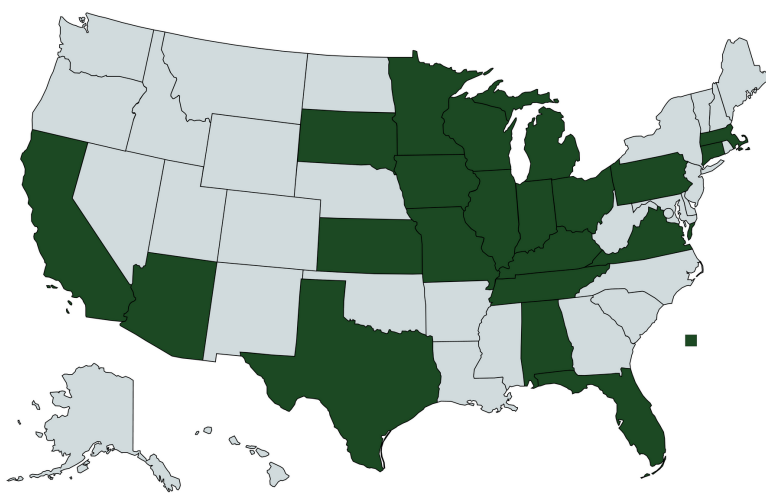

CRYSTAL LAKE SOUTH CLASS OF 2020

TOP SCHOOLS

68

13

8

8

87%

Graduates will continue their education at four-year colleges and universities, two-year community colleges, and vocational & technical schools.

The Class of 2020 is studying in 21 states.

CAREER PATHS

STEM
35%

Advertising, arts, communications, marketing, & public relations
16%

Business
12%

Law/
Public Safety
11%

Education
10%

96%