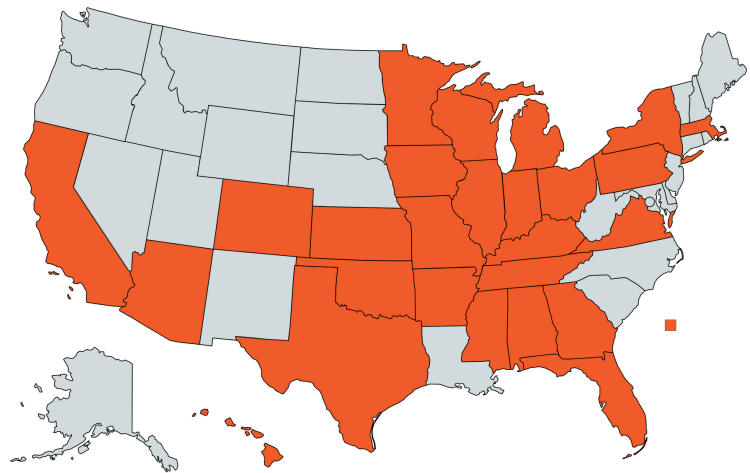

# CRYSTAL LAKE CENTRAL CLASS OF 2020

## TOP SCHOOLS

70

15

12

9

8

87%

Graduates will continue their education at four-year colleges and universities, two-year community colleges, and vocational & technical schools.

The Class of 2020 is studying in **26** states and 2 different countries, Germany and the Netherlands.