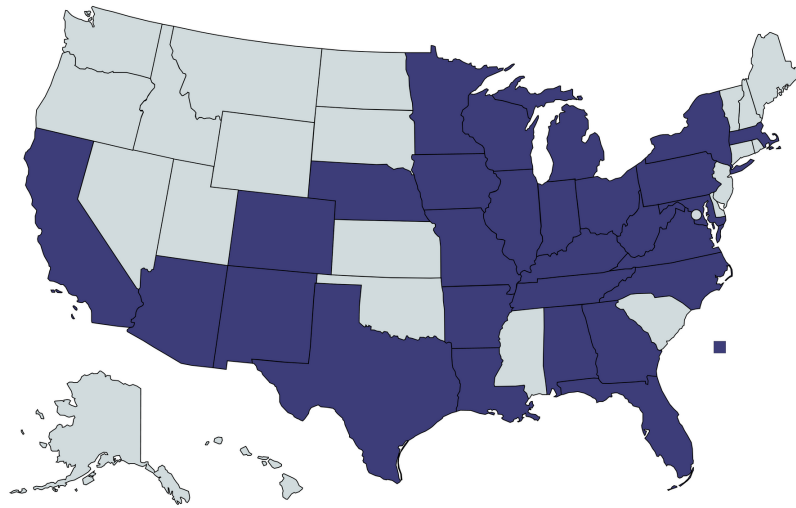

CARY-GROVE CLASS OF 2020

TOP SCHOOLS

53

28

19

10

8

87%

Graduates will continue their education at four-year colleges and universities, two-year community colleges, and vocational & technical schools.

The Class of 2020 is studying in **28** states.

CAREER PATHS