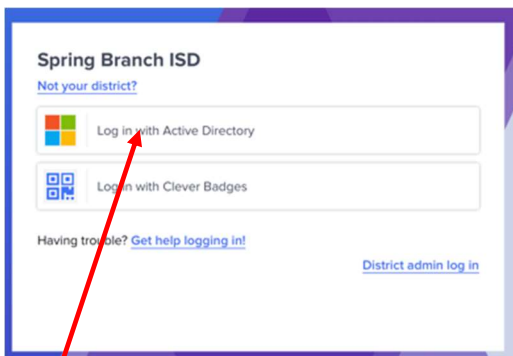

Click Log in with Active Directory or use your Clever badge if you have one