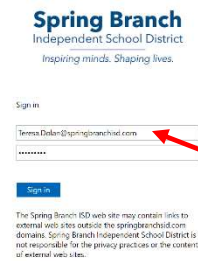

## STUDENT USERNAME and PASSWORD

**Username:** LLLLLFFF000@mysbisd.org  
(First 5 letters of your last name, first 3 letters of your first name, then the 3 digits)  
**Password:** sb + Student's lunch number

**Be sure to download Clever and itslearning apps if you are using your own device**

Click on the Clever app. The first time, you will be asked to allow Clever to access your camera. Click OK and easily scan your Clever badge if you have one.

Type in your school's name and you will see it listed below. Click on your school name

Click Log in with Active Directory or use your Clever badge if you have one

Your email and password will be listed here. Click on Sign In

Once you are in Clever, you can click on a picture to be taken to the site or resource. Some websites will be logged in for you and others still require a username and password. By clicking on your school's Login Info picture, you will be taken to a list of logins for many of the resources on Clever.