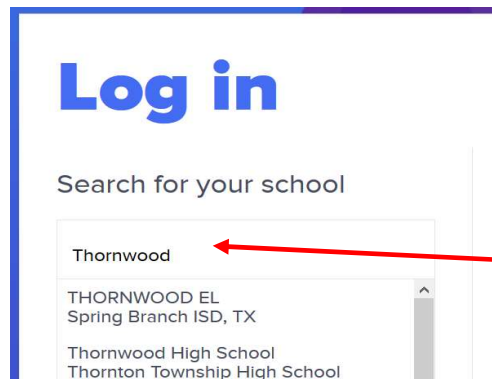

# Logging into Clever and itslearning on an iPad

## STUDENT USERNAME and PASSWORD

**Username:** LLLLLFFF000@mysbisd.org  
(First 5 letters of your last name, first 3 letters of your first name, then the 3 digits)  
**Password:** sb + Student's lunch number

**Be sure to download Clever and itslearning apps if you are using your own device**

Click on the Clever app. The first time, you will be asked to allow Clever to access your camera. Click OK and easily scan your Clever badge if you have one.