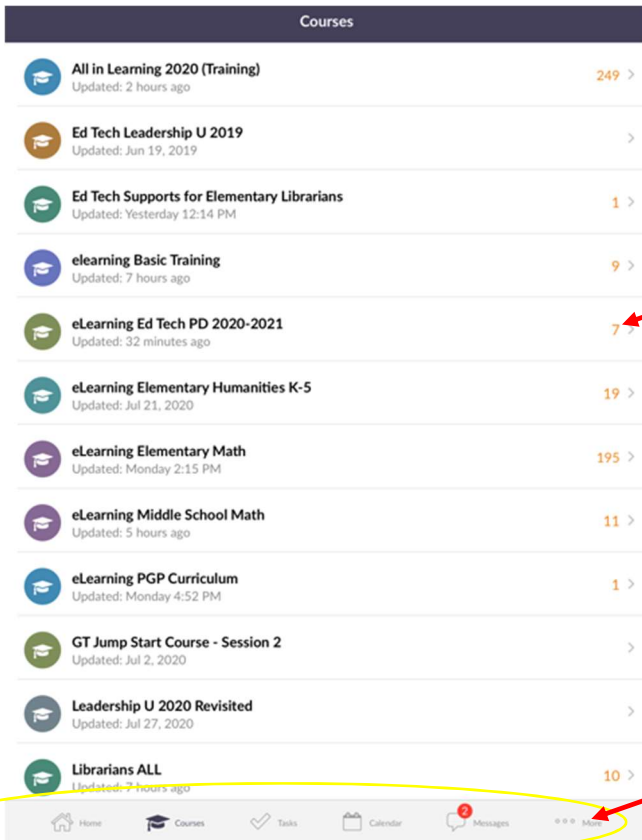

Once you are in Clever, you can click on a picture to be taken to the site or resource. Some websites will be logged in for you and others still require a username and password. By clicking on your school's Login Info picture, you will be taken to a list of logins for many of the resources on Clever.

### Thornwood Resources

TWE Library

Sora by OverDrive

Britannica School

Info Bits

Destiny Campus Page

its

# its Learning Click on itslearning app on your iPad

Choose the course you would like go into

Your menu is down at the bottom