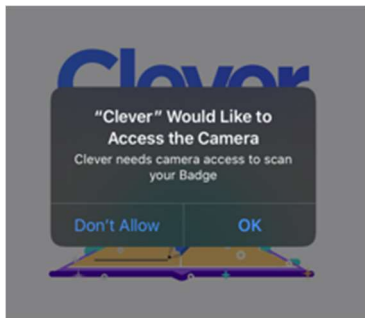

**Be sure to download Clever and itslearning apps if you are using your own device**

Click on the Clever app. The first time, you will be asked to allow Clever to access your camera. Click OK and easily scan your Clever badge if you have one.