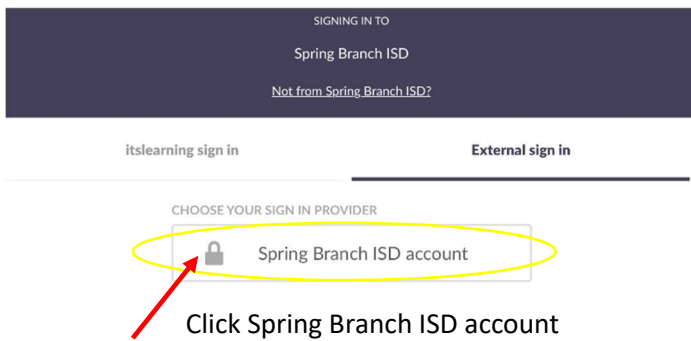

Type in your school's name and you will see it listed below. Click on your school name

Click Log in with Active Directory or use your Clever badge if you have one

Your email and password will be listed here. Click on Sign In

Once you are in Clever, you can click on a picture to be taken to the site or resource. Some websites will be logged in for you and others still require a username and password. By clicking on your school's Login Info picture, you will be taken to a list of logins for many of the resources on Clever.

### Thornwood Resources

TWE Library

Sora by OverDrive

Britannica School

Info Bits

Destiny Campus Page

its

# its Learning Click on itslearning app on your iPad

Choose the course you would like go into

Your menu is down at the bottom