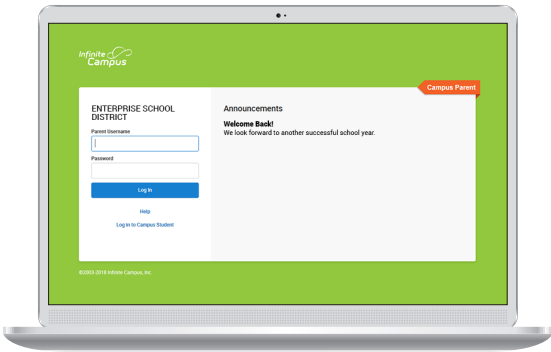

Parents & Students, information is at your fingertips.

Access on the Web Campus Student and Campus Parent

Campus Student and Campus Parent are designed to provide real-time access to student information. The easy-to-use design displays what is currently happening in the classroom so you can understand, monitor, and participate in the educational process.

- » Announcements
- » Assignments
- » Attendance
- » Grades
- » Schedules

AND

Download the Mobile App Campus Student and Campus Parent

Announcements

Quickly see district announcements as they are posted.

Assignments