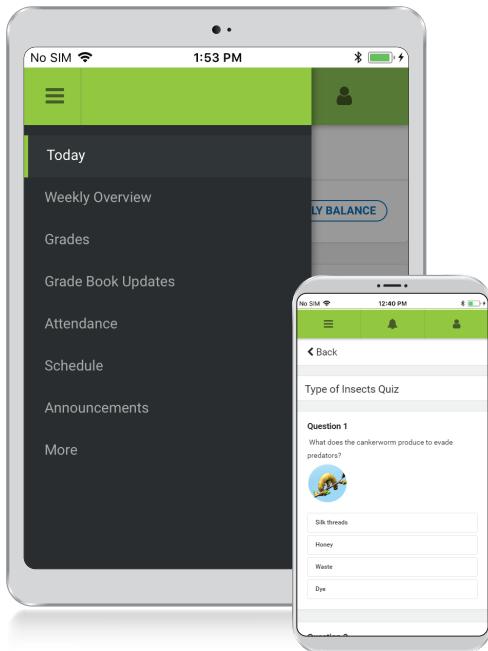

Parents & Students, information is at your fingertips.

Access on the Web Campus Student and Campus Parent

Campus Student and Campus Parent are designed to provide real-time access to student information. The easy-to-use design displays what is currently happening in the classroom so you can understand, monitor, and participate in the educational process.

- » Announcements
- » Assignments
- » Attendance
- » Grades
- » Schedules

AND

Download the Mobile App Campus Student and Campus Parent

Announcements

Quickly see district announcements as they are posted.

Assignments

Browse assignments by specific class or due date.

Attendance

Review attendance events in summary and detail form.

Grades

Immediate access to grades as they are posted.

Schedule

Review schedule from anywhere, at any time.