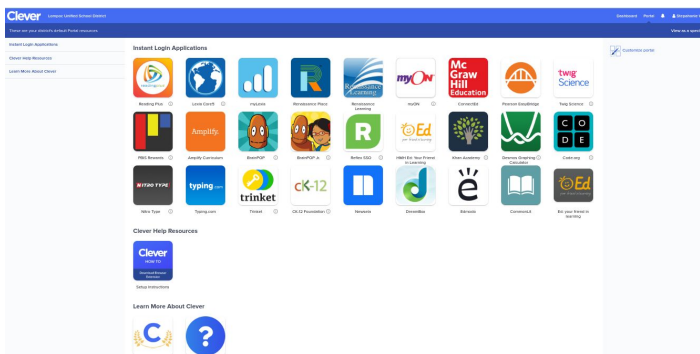

# LUSD Clever Login Information

Clever provides access to multiple educational products such as MyON, Reading Plus, Lexia, McGraw Hill Wonders, Study Sync and MyMath, and Renaissance Place. All students can sign onto Clever by using their SIDnumber@lompocschools.org and using their MMDDMMDD password to sign on. The products available vary by school site.

Navigate to [www.lusd.org](http://www.lusd.org)

1. Select the **Teaching Materials** tab
2. Select **Students**
3. Select **Clever (Login and Status)**

4. Select **Login in with Google**

5. Students sign in using their google login information: **SIDnumber@lompocschools.org** and password: **MMDDMMDD** Example: Student's username is [2010011@lompocschools.org](mailto:2010011@lompocschools.org) Student with a birthday of August 9th, password is: 08090809