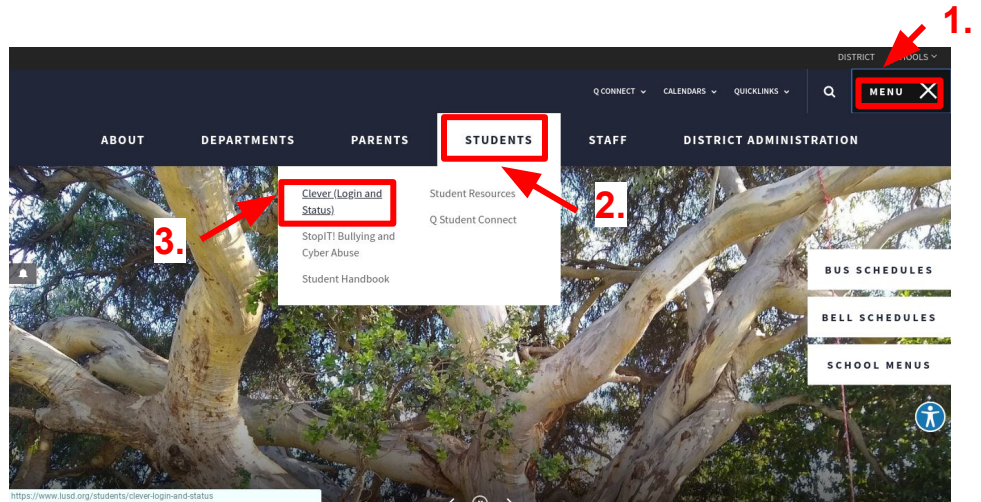

# LUSD Clever Login Information

Clever provides access to multiple educational products such as MyON, Reading Plus, Lexia, McGraw Hill Wonders, Study Sync and MyMath, and Renaissance Place. All students can sign onto Clever by using their SIDnumber@lompocschools.org and using their MMDDMMDD password to sign on. The products available vary by school site.

Navigate to [www.lusd.org](http://www.lusd.org)

1. Select the **Teaching Materials** tab
2. Select **Students**
3. Select **Clever (Login and Status)**

4. Select **Login in with Google**

5. Students sign in using their google login information: **SIDnumber@lompocschools.org** and password: **MMDDMMDD** Example: Student's username is [2010011@lompocschools.org](mailto:2010011@lompocschools.org) Student with a birthday of August 9th, password is: 08090809