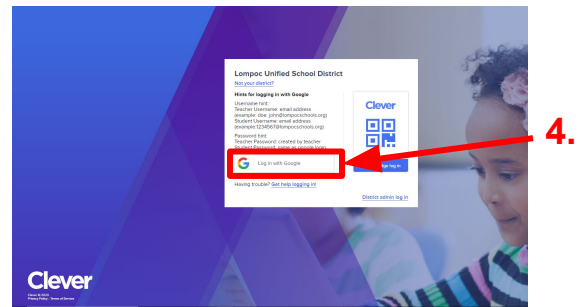

# LUSD Clever Login Information

Clever provides access to multiple educational products such as MyON, Reading Plus, Lexia, McGraw Hill Wonders, Study Sync and MyMath, and Renaissance Place. All students can sign onto Clever by using their SIDnumber@lompocschools.org and using their MMDDMMDD password to sign on. The products available vary by school site.

Navigate to [www.lusd.org](http://www.lusd.org)

1. Select the **Teaching Materials** tab
2. Select **Students**
3. Select **Clever (Login and Status)**

4. Select **Login in with Google**

5. Students sign in using their google login information: **SIDnumber@lompocschools.org** and password: **MMDDMMDD** Example: Student's username is [2010011@lompocschools.org](mailto:2010011@lompocschools.org) Student with a birthday of August 9th, password is: 08090809