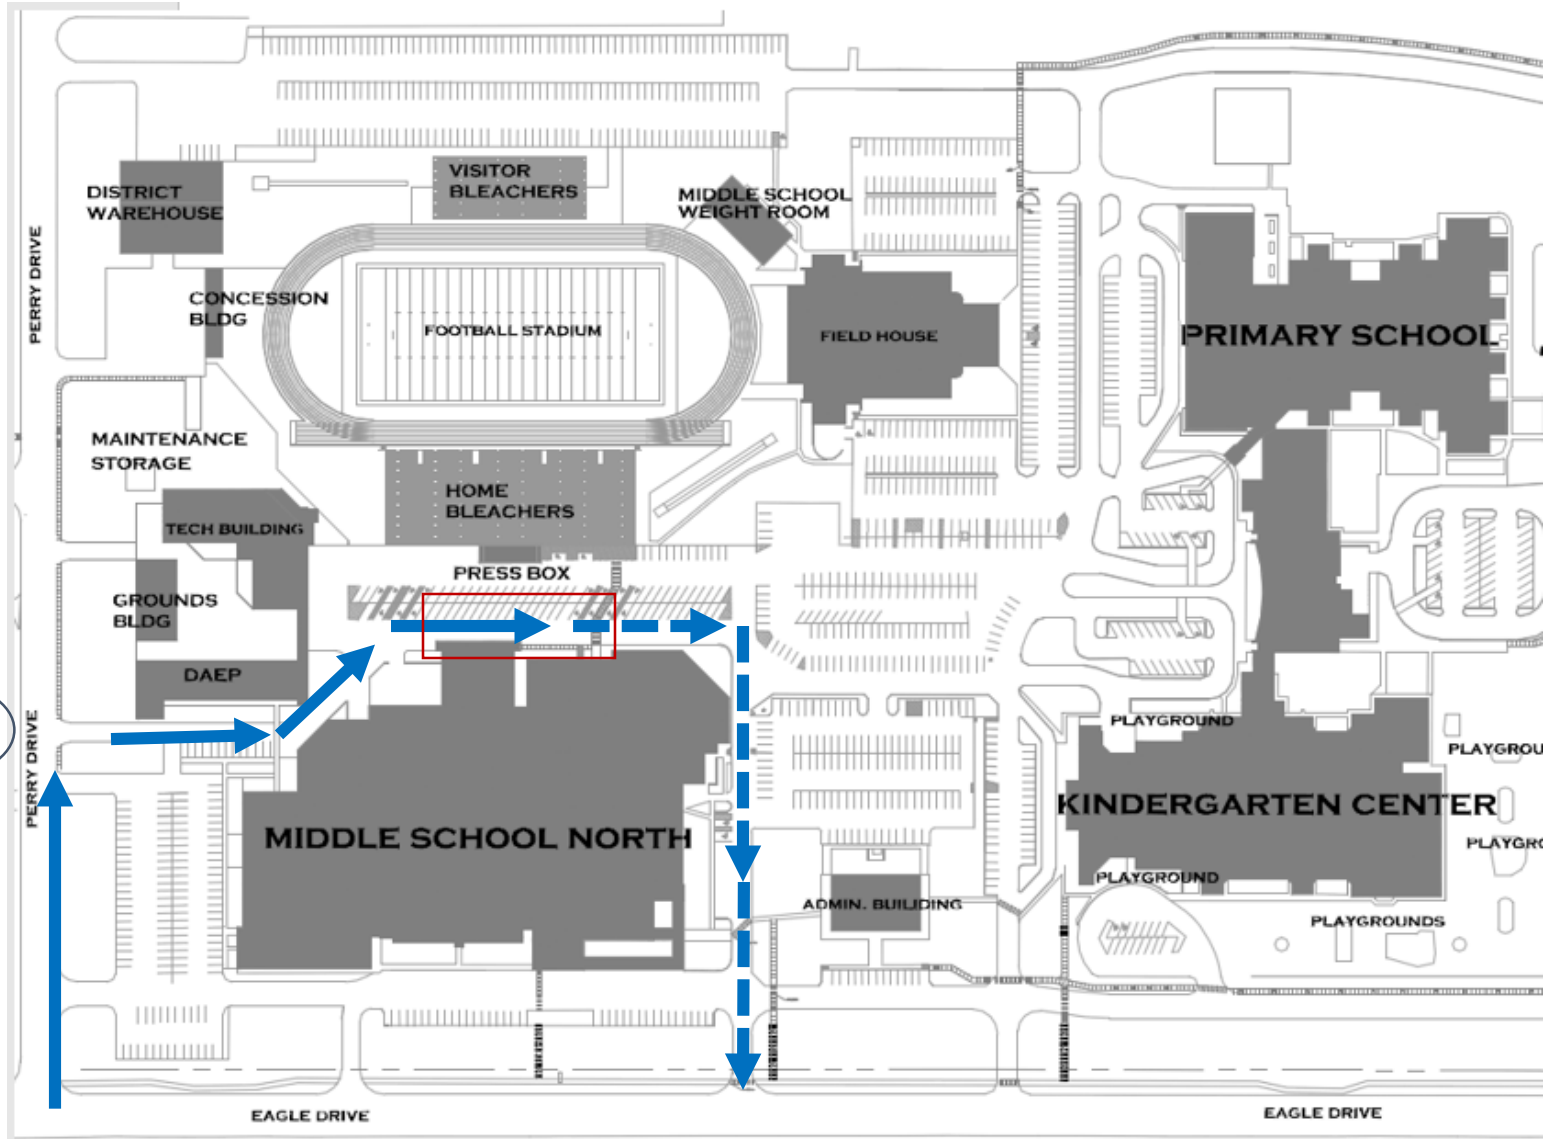

GATE 11

GATE 8

**2020-2021 MIDDLE SCHOOL NORTH CAR-RIDER
A.M. ARRIVAL TRAFFIC ROUTE**