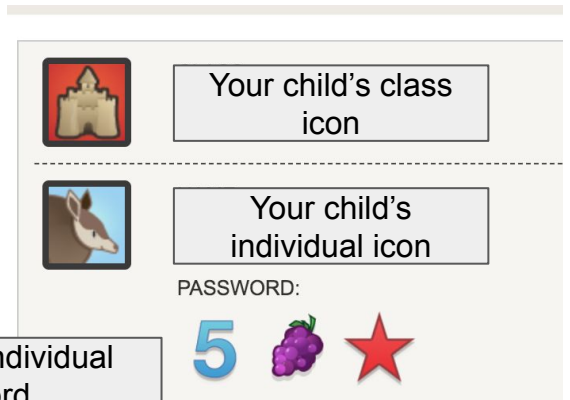

Wonders Student Login Instructions

Contact your child's teacher for their unique 3-picture password card

Access Your School's Unique Site:

- Go to: <http://tinyurl.com/Wonders-LESD>
- Select your school's logo

Litchfield Elementary School District #79

Quick Links

Home
District Events
District News
Employee Information
Governing Board
Intranet
Mission Believe Rock-its
Superintendent's Message

Wonders School logins

Access Your Child's Account:

- Select the icon that matches your child's class icon on their password card.
- Select your child's name or their individual icon.
- Enter your child's individual password.