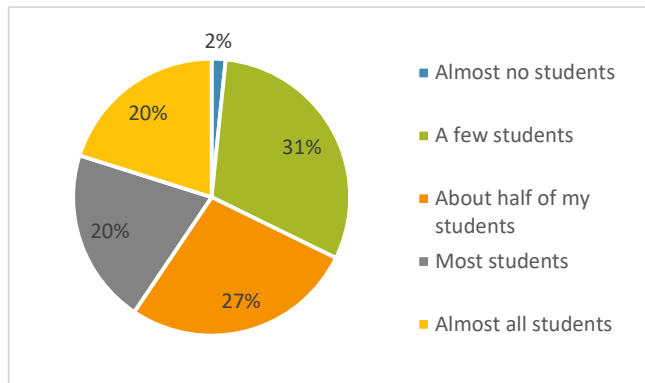

Certified Staff Teaching Subjects/Content

In the past week, how many students have you communicated with?

	Frequency	Percent
Almost no students	21	1.6%
A few students	394	30.6%
About half of my students	350	27.2%
Most students	263	20.4%
Almost all students	259	20.1%
Total	1287