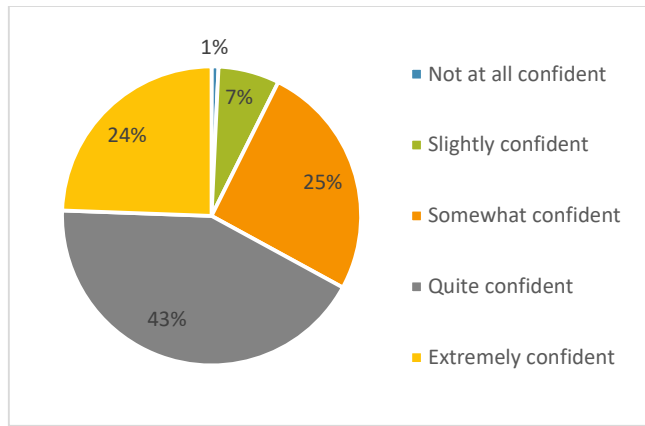

2020 BSD Certified Staff Survey -- Remote Learning

How confident do you feel using the technology tools your school has to support remote learning?

	Frequency	Percent
Not at all confident	11	0.8%
Slightly confident	97	6.6%
Somewhat confident	375	25.6%
Quite confident	625	42.6%
Extremely confident	358	24.4%
Total	1466