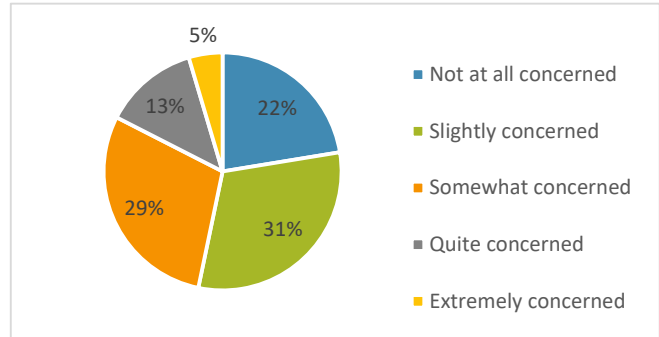

2020 BSD Certified Staff Survey -- Remote Learning

2020 BSD Certified Staff Survey -- Remote Teaching and Learning
1,487 responses

How concerned are you about your social emotional wellbeing?

	Frequency	Percent
Not at all concerned	332	22.4%
Slightly concerned	457	30.9%
Somewhat concerned	433	29.2%
Quite concerned	191	12.9%
Extremely concerned	68	4.6%
Total	1481	