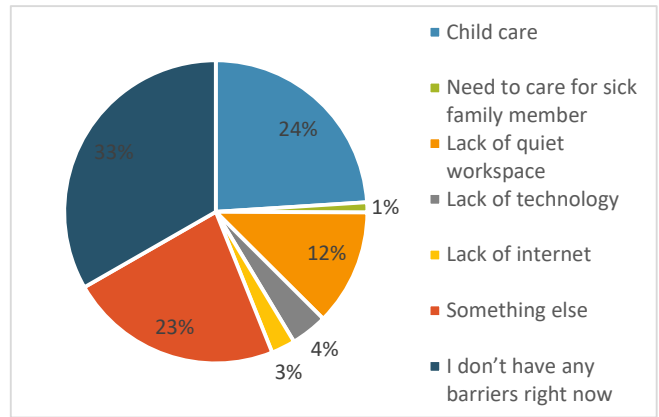

2020 BSD Certified Staff Survey -- Remote Learning

2020 BSD Certified Staff Survey -- Remote Teaching and Learning
1,487 responses

How concerned are you about your social emotional wellbeing?

	Frequency	Percent
Not at all concerned	332	22.4%
Slightly concerned	457	30.9%
Somewhat concerned	433	29.2%
Quite concerned	191	12.9%
Extremely concerned	68	4.6%
Total	1481	

What is your biggest barrier in effectively working from home?

	Frequency	Percent
Child care	356	24.0%
Need to care for sick family member	16	1.1%
Lack of quiet workspace	184	12.4%
Lack of technology	58	3.9%
Lack of internet	38	2.6%
Something else	338	22.8%
I don't have any barriers right now	494	33.3%
Total	1484	