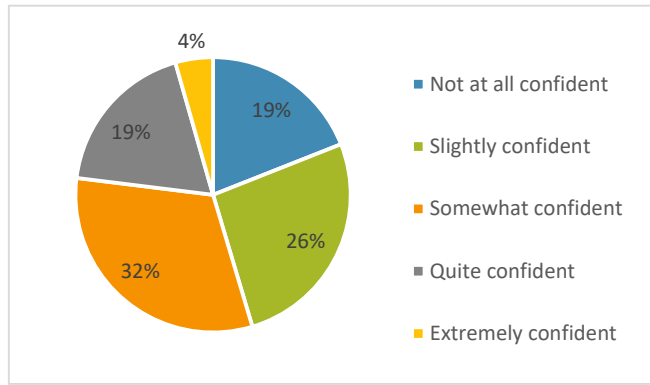

2020 BSD Certified Staff Survey -- Remote Learning

How confident do you feel that you can provide rigorous distance instruction?

	Frequency	Percent
Not at all confident	245	19.0%
Slightly confident	340	26.4%
Somewhat confident	407	31.6%
Quite confident	240	18.6%
Extremely confident	57	4.4%
Total	1289