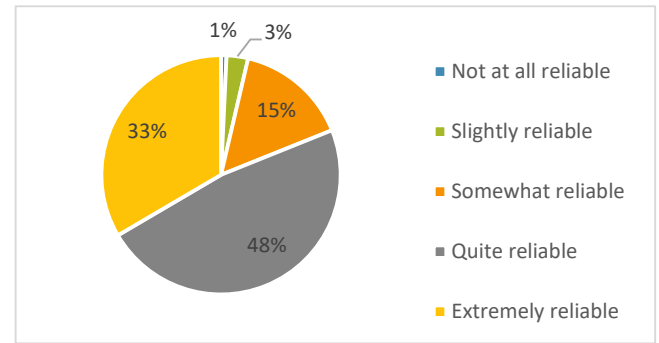

In the past week, how reliable has your home internet access been?

	Frequency	Percent
Not at all reliable	11	0.7%
Slightly reliable	43	2.9%
Somewhat reliable	226	15.3%
Quite reliable	705	47.6%
Extremely reliable	495	33.4%
Total	1480