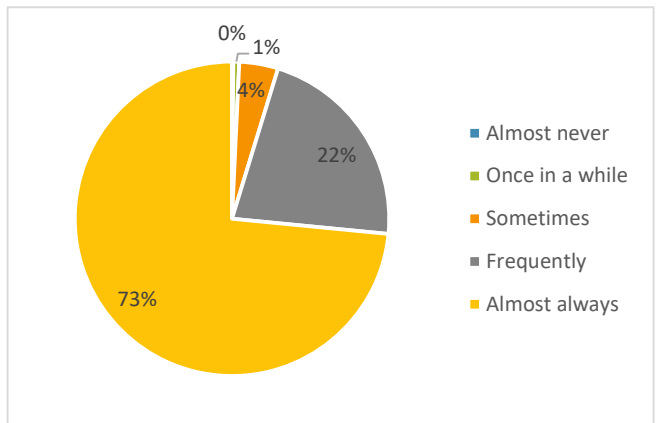

In the past week, how often have you had access to the technology you need to complete your work?

	Frequency	Percent
Almost never	2	0.1%
Once in a while	9	0.6%
Sometimes	59	4.0%
Frequently	322	21.8%
Almost always	1085	73.5%
Total	1477