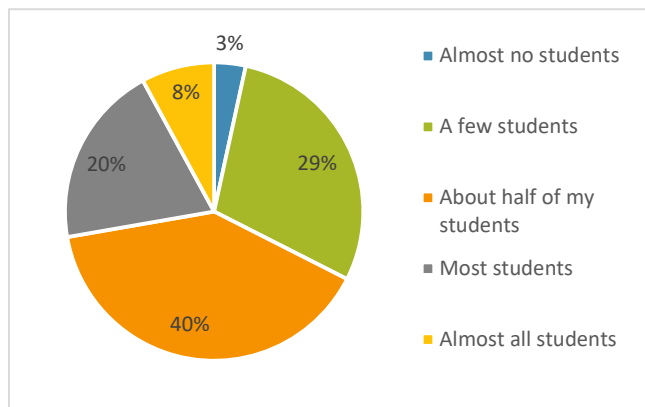

In the past week, how many of your students consistently participated in remote learning?

	Frequency	Percent
Almost no students	44	3.4%
A few students	374	29.1%
About half of my students	512	39.8%
Most students	255	19.8%
Almost all students	102	7.9%
Total	1287