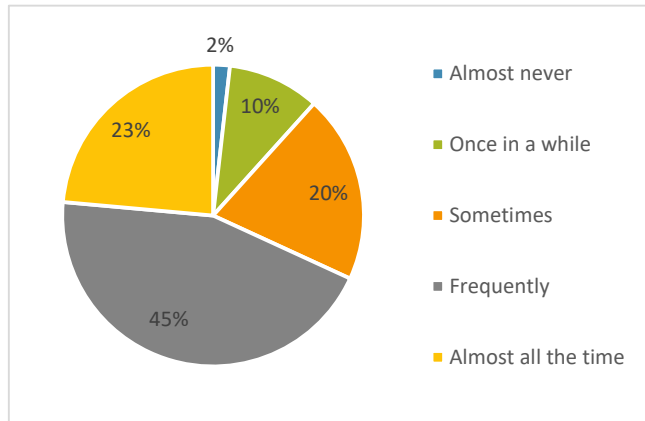

In the past week, how often have you interacted with colleagues through telecommunication?

	Frequency	Percent
Almost never	26	1.8%
Once in a while	143	9.9%
Sometimes	292	20.2%
Frequently	645	44.6%
Almost all the time	341	23.6%
Total	1447