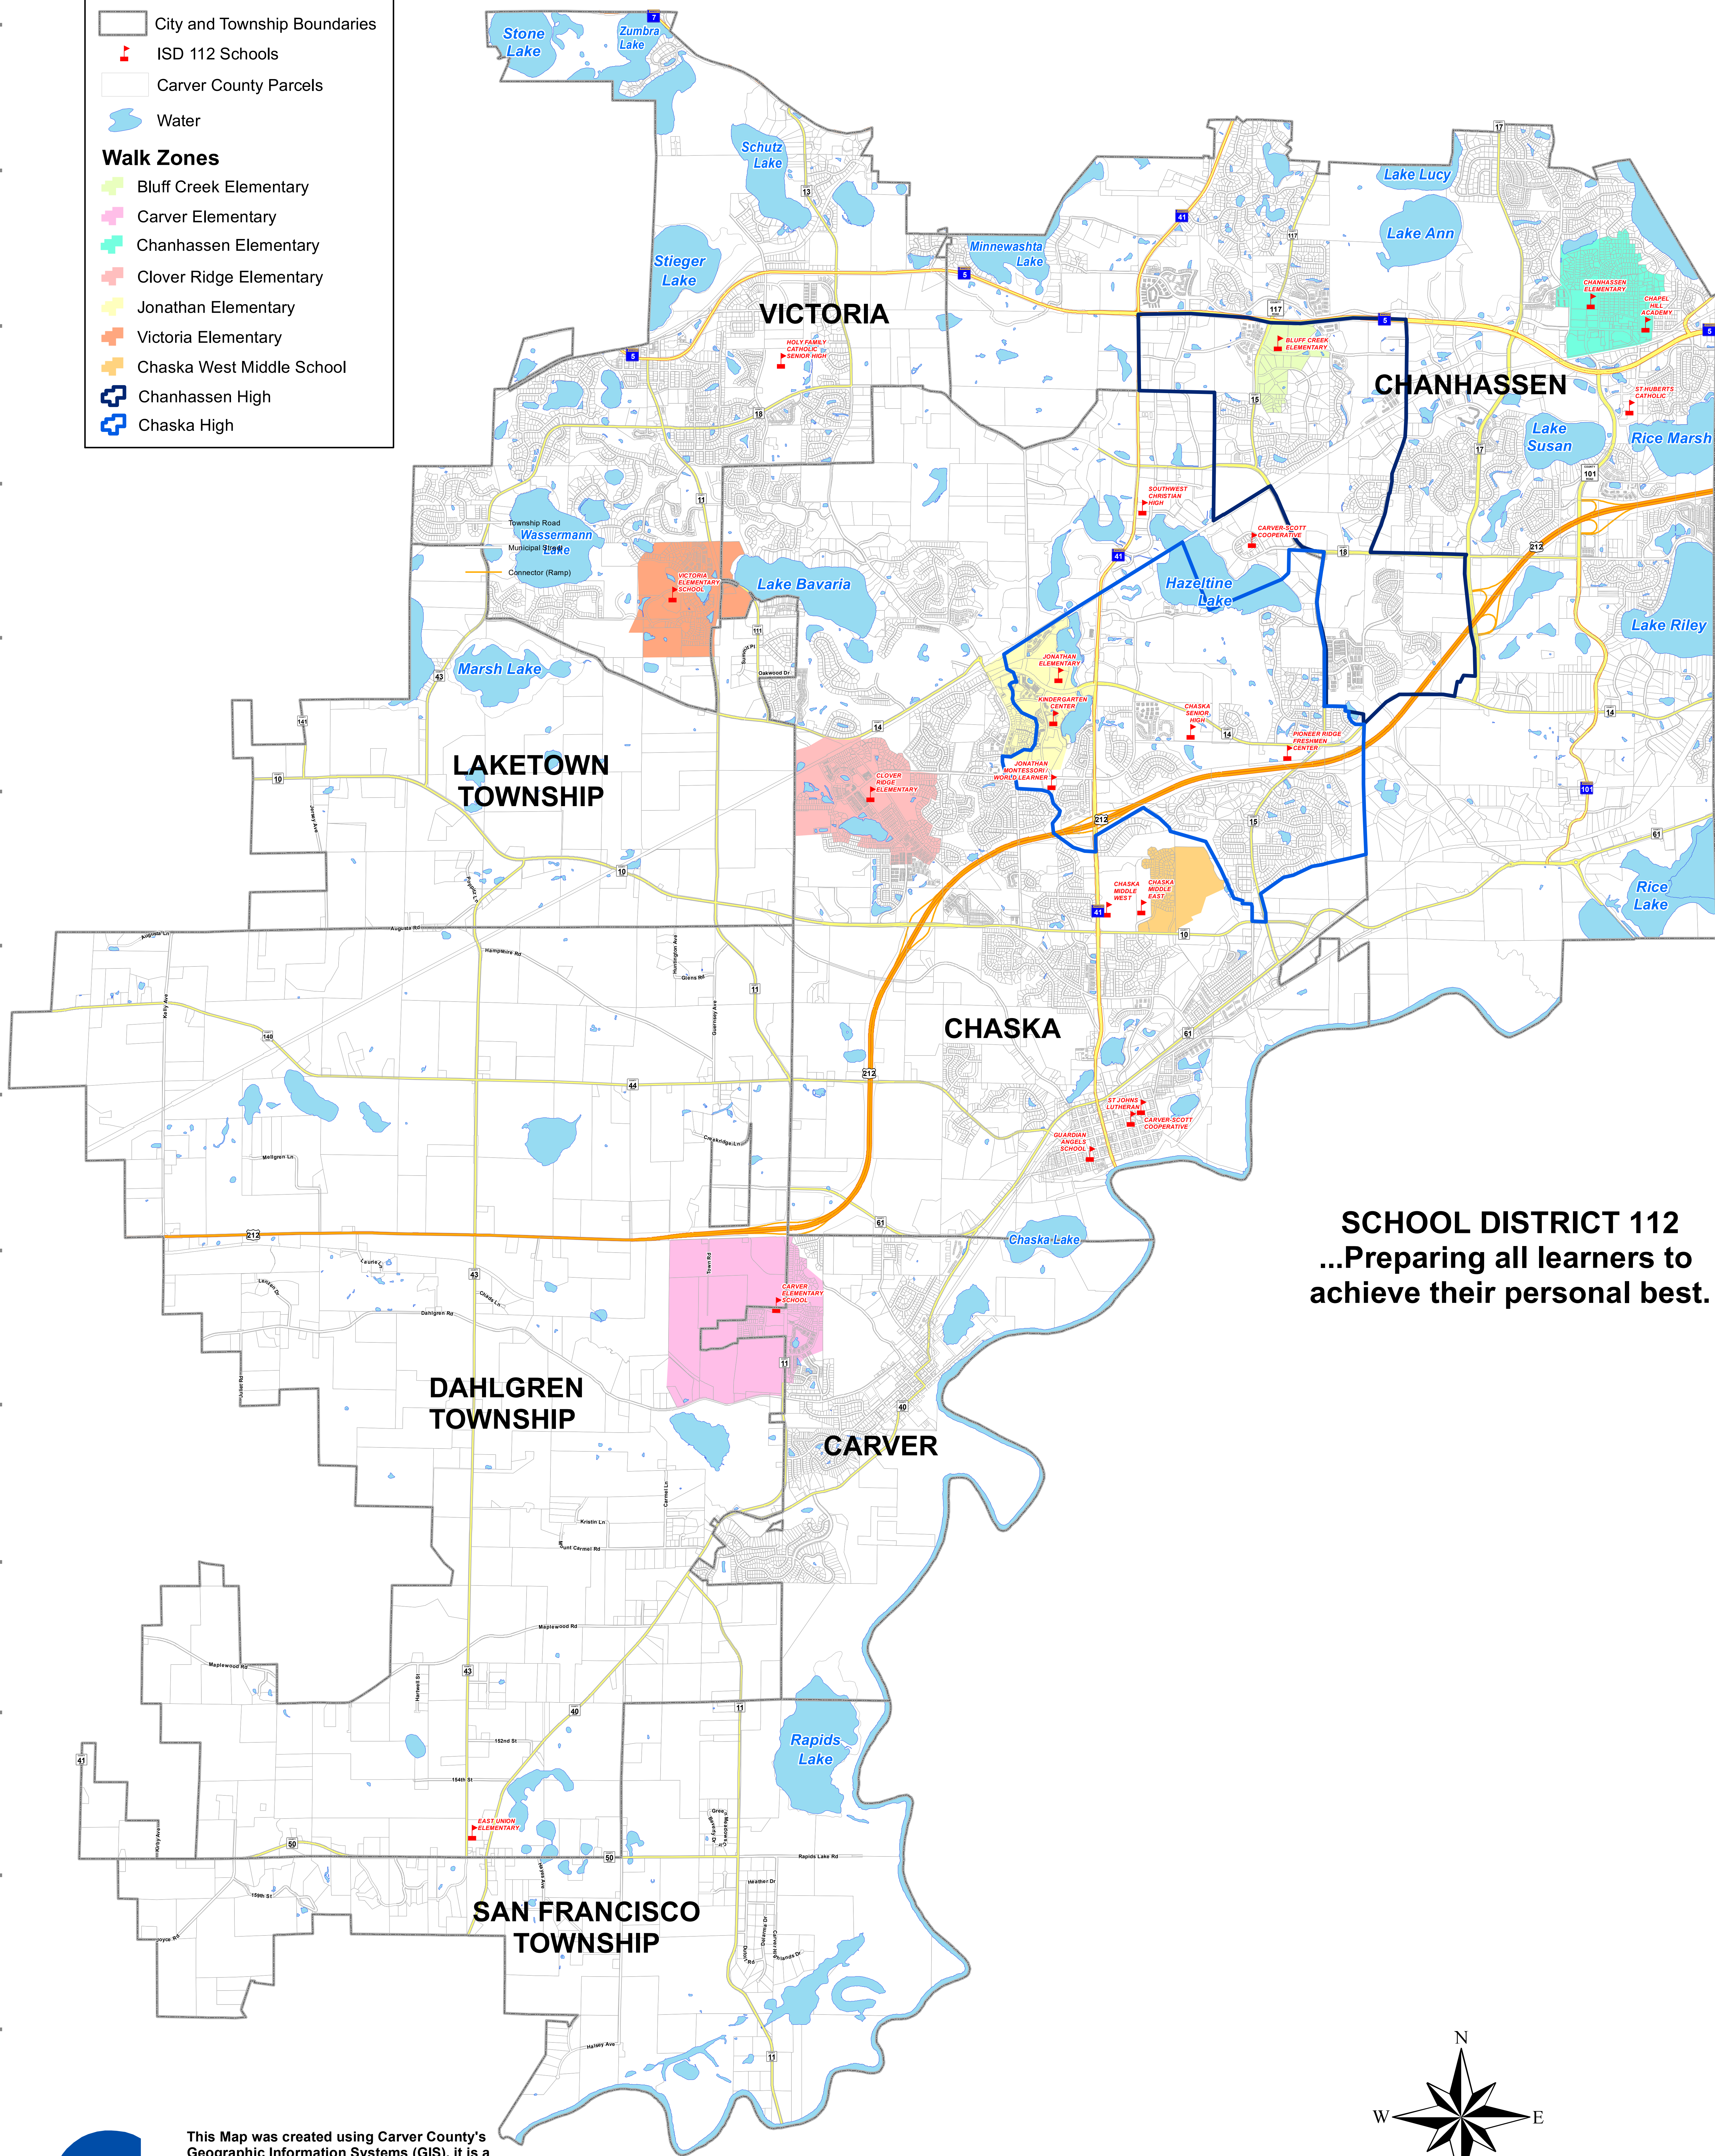

A

B

C

D

E

F

G

H

I

J

K

1

2

3

4

5

6

7

8

9

10

11

12

13

14

1

2

3

4

5

6

7

8

9

10

11

12

13

14

Legend

- City and Township Boundaries
- ISD 112 Schools
- Carver County Parcels
- Water

Walk Zones

- Bluff Creek Elementary
- Carver Elementary
- Chanhassen Elementary
- Clover Ridge Elementary
- Jonathan Elementary
- Victoria Elementary
- Chaska West Middle School
- Chanhassen High
- Chaska High

SCHOOL DISTRICT 112
...Preparing all learners to
achieve their personal best.

This Map was created using Carver County's Geographic Information Systems (GIS), it is a compilation of information and data from various City, County, State, and Federal offices. This Map is not a surveyed or legally recorded document and is intended to be used as a reference. Carver County is not responsible for any inaccuracies contained herein. SOURCE: CARVER COUNTY GIS JULY 2017