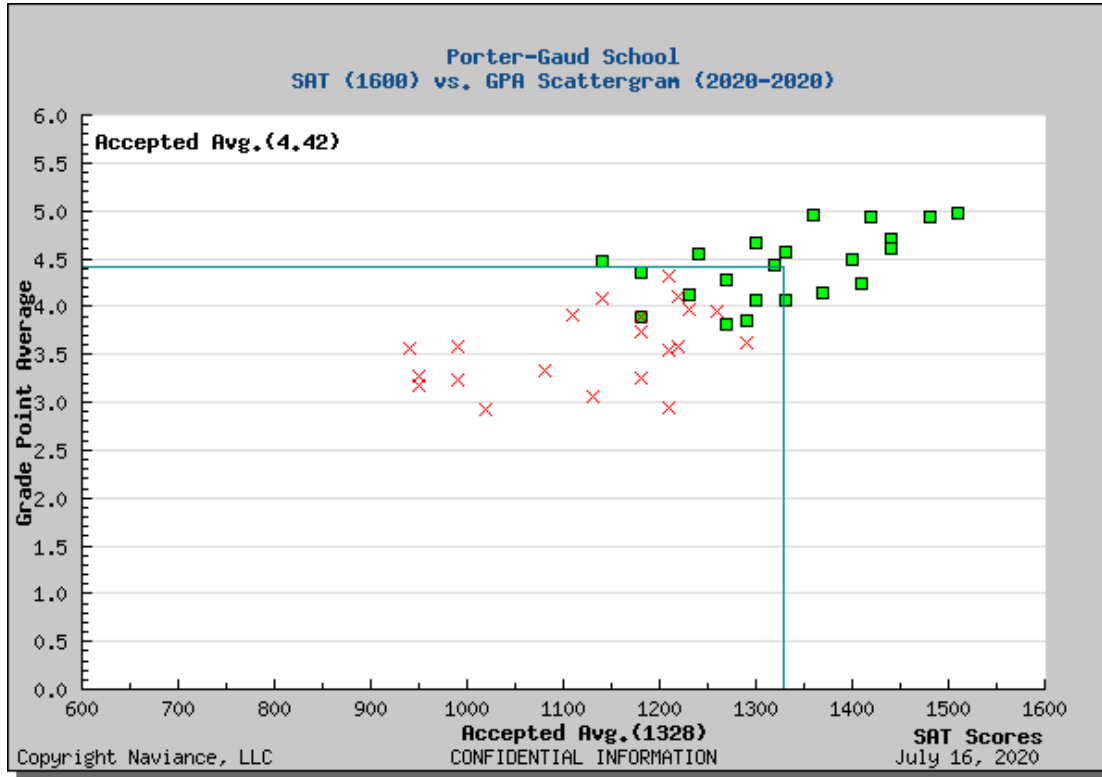

Porter-Gaud School
 July 16, 2020

Clemson University :: Clemson, SC :: U.S.

Graph Legend

- Accepted
- × Denied
- ◆ Waitlisted or Deferred
- ◆ Waitlisted or Deferred (Accepted)
- ◆ Waitlisted or Deferred (Denied)