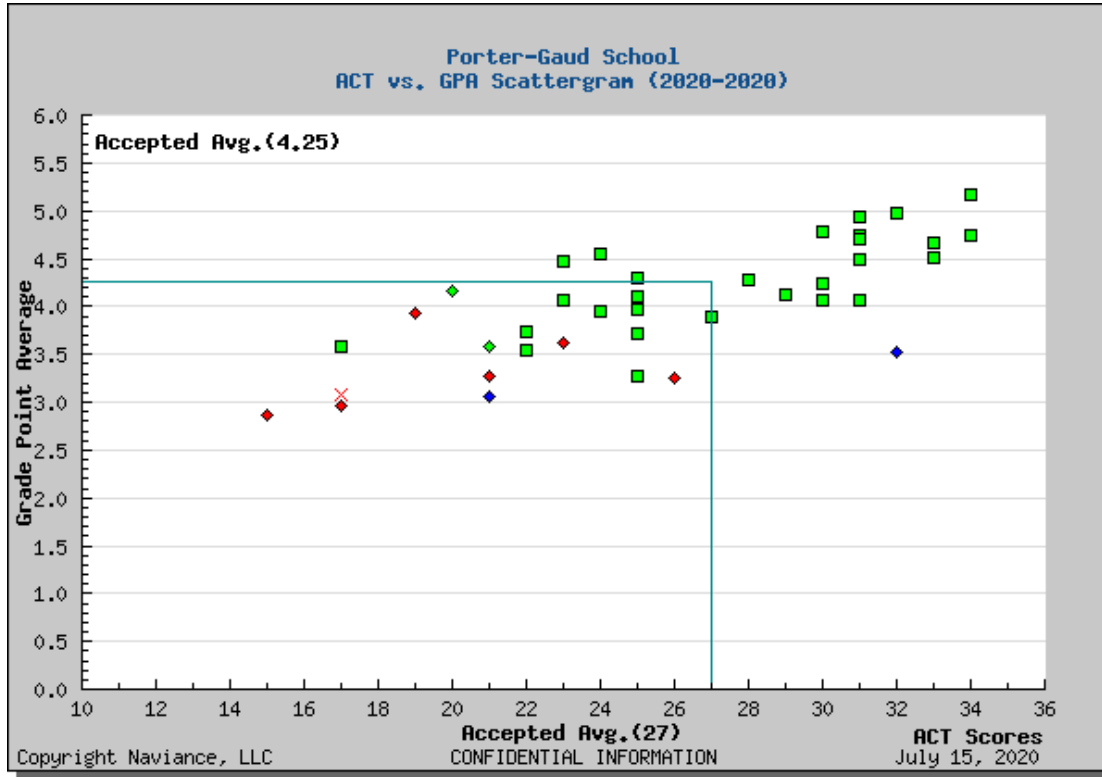

Porter-Gaud School  
 July 15, 2020

University of South Carolina Columbia :: Columbia, SC :: U.S.

**Graph Legend**

- Accepted
- ✗ Denied
- ◆ Waitlisted or Deferred
- ◆ Waitlisted or Deferred (Accepted)
- ◆ Waitlisted or Deferred (Denied)